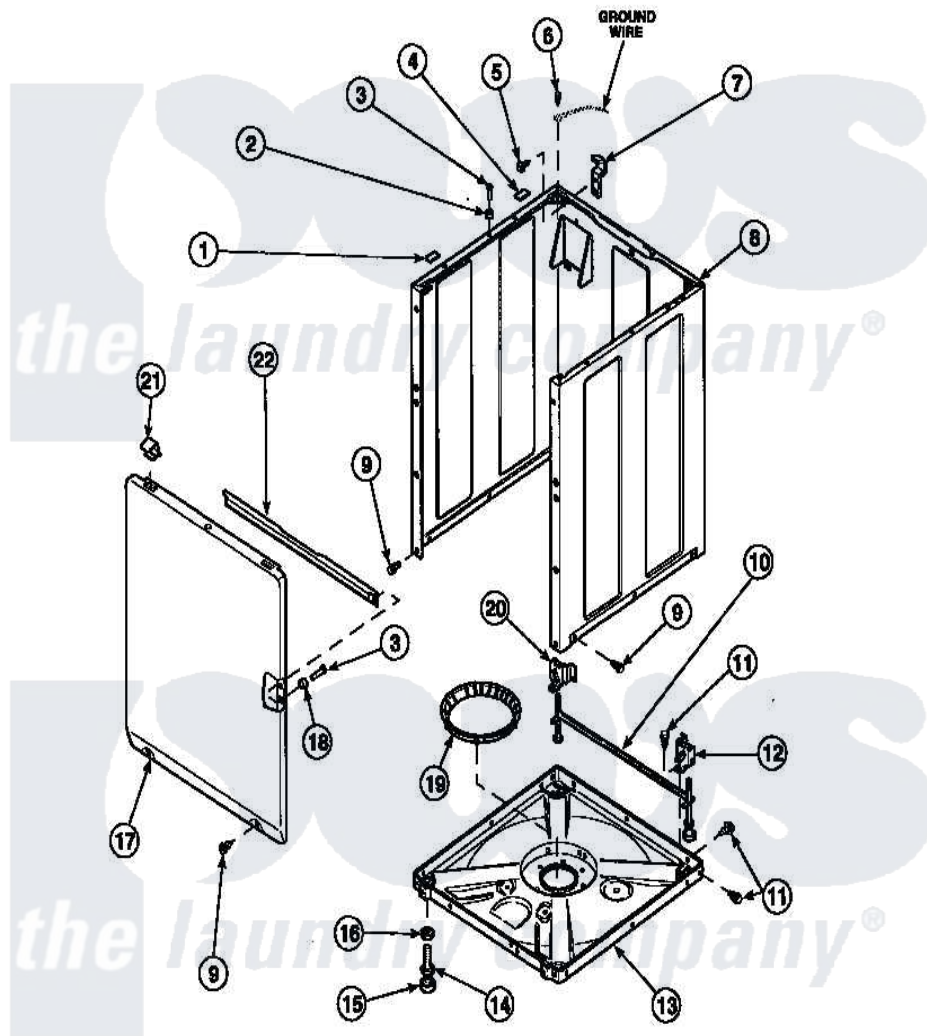

Amana LW2001W2 (BOM: PLW2001W2 B) 08 - FRONT PANEL, BASE ASSY AND CABINET ASSY

Amana Residential Amana LW2001W2 (BOM: PLW2001W2 B) Washer Parts Parts Diagram 08 - FRONT PANEL, BASE ASSY AND CABINET ASSY
 Click on the part number to view part

Item	Original Part Number	Replaced By	Status	Part Description
1	Y56128			Pad, Bumper
2	56079	505187		Locator, Panel
3	32671	Y014874		Screw, Idler Arm And Sleeve
4	36226			Pad, Bumper .25
5	34499		Not Available	SCREW, No.10B X 1/4 TAP IN HX
6	23962	W10116760		Screw
7	Y27103			Hinge, Hold-Down Lug
8	34475P		Not Available	CABINET
9	27196	27001200		Screw
10	34443			Assembly, Leg And Stabilier
11	35148		Not Available	SCREW, 1/4-14 X 3/8 HX HD
12	36036		Not Available	BRACKET, SLL-RIGHT
13	36599P			Assembly Nut/ Leg Base
"	34434P			Assembly Nut/Leg Base

14	Y34319	22003428	Leg, Adjustable
15	34318	40016001	Foot, Rubber
16	Y21899	40038101	Nut, Leg
17	34656P	Not Available	NOT GOOD No. SEE NOTE PNL, FRONT
18	28102		Locator, Panel
19	36108	Not Available	SNUBBER PAD & ISOLATOR
20	36037		Bracket, SII-Left
21	35865		Clip, Hold-Down Front Panel
22	Y35097	Not Available	BRACE, FRT PNL