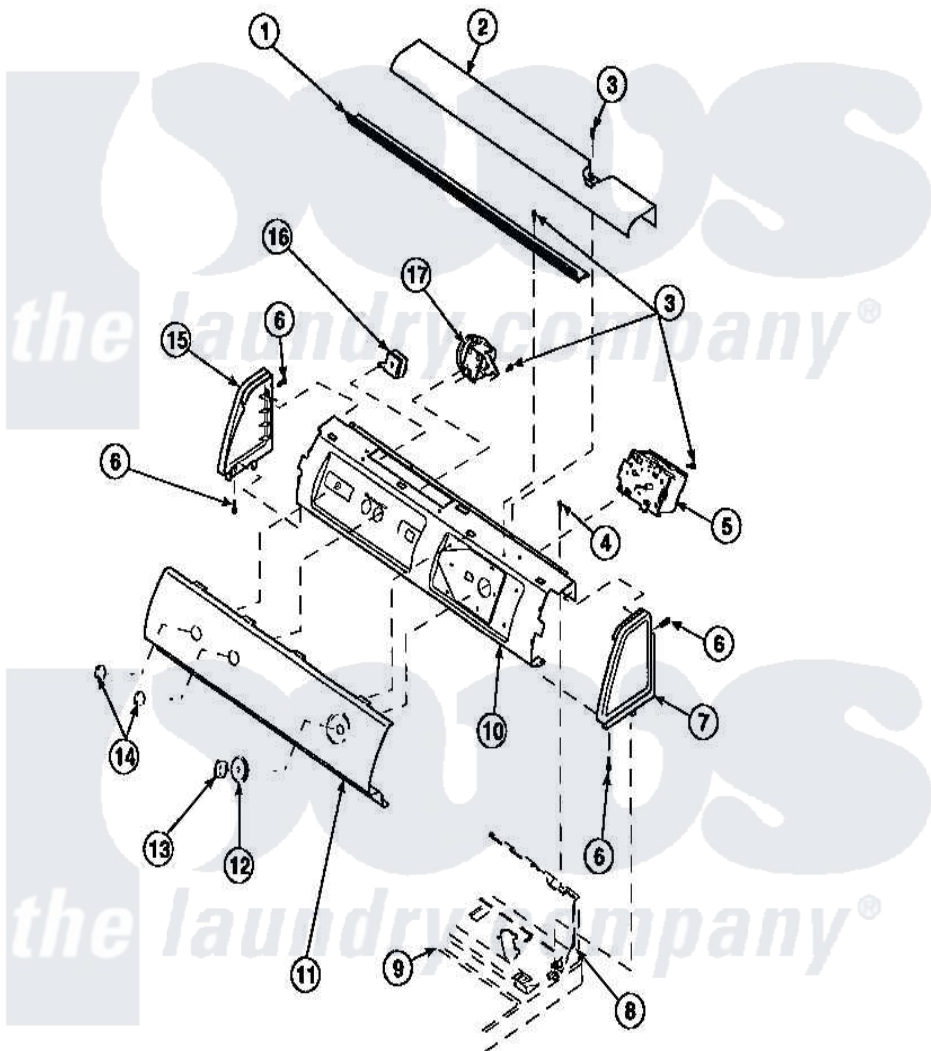

**Amana LW2001W2 (BOM: PLW2001W2 B) 09 - GRAPHIC PANEL, CTRL
MTG PLATE AND CTRLS**

Amana Residential Amana LW2001W2 (BOM: PLW2001W2 B) Washer Parts Parts Diagram 09 - GRAPHIC PANEL, CTRL MTG PLATE AND CTRLS
Click on the part number to view part

Item	Original Part Number	Replaced By	Status	Part Description
1	Y34826		Not Available	DIFFUSER,LAMP-CLEAR
2	34823		Not Available	COVER, TOP
3	23962	W10116760		Screw
4	34904	489355		Screw, 8 X 1/2
5	31239	31239P		Timer 3 Cycle Package
6	501086	90767		Screw, 8A X 3/8 HeX Washer Head Tapping
7	34815		Not Available	PANEL, END R.H. (BLK)
8	34903		Not Available	PANEL, BACK HOOD (USE 37782)
9	34902P		Not Available	TOP
10	34821		Not Available	CONTROL MOUNTING PLATE
11	Y36614		Not Available	PANEL, GRAPHICS
12	34848			Assembly, Timer Skirt
13	34844		Not Available	KNOB,TIMER

14 [34847](#)
15 [34816](#)
16 [35115](#)
17 36045

[40055101](#)

Assembly, Knob-Rotary
Panel, End
Switch, TemPerature 3 P
Switch, Pressure