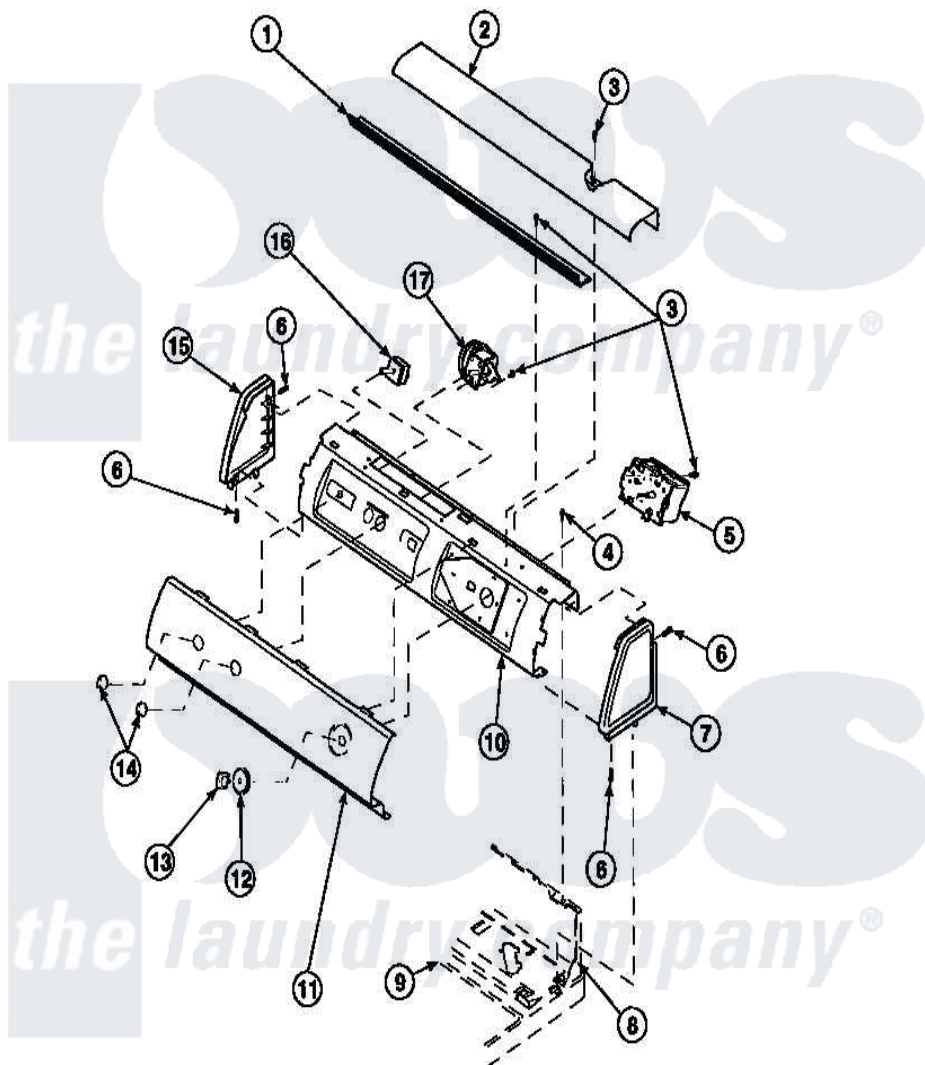

**Amana LW2001W2 (BOM: PLW2001W2 B) 10 - GRAPHIC PANEL, CTRL
MTG PLATE AND CTRLS**

Amana Residential Amana LW2001W2 (BOM: PLW2001W2 B) Washer Parts Parts Diagram 10 - GRAPHIC PANEL, CTRL MTG PLATE AND CTRLS
Click on the part number to view part

Item	Original Part Number	Replaced By	Status	Part Description
1	Y34826		Not Available	DIFFUSER,LAMP-CLEAR
3	23962	W10116760		Screw
4	34904	489355		Screw, 8 X 1/2
5	31239	31239P		Timer 3 Cycle Package
6	501086	90767		Screw, 8A X 3/8 HeX Washer Head Tapping
8	34903		Not Available	PANEL, BACK HOOD (USE 37782)
9	34902P		Not Available	TOP
10	34821		Not Available	CONTROL MOUNTING PLATE
16	35115			Switch, TemPerature 3 P
17	36045	40055101		Switch, Pressure