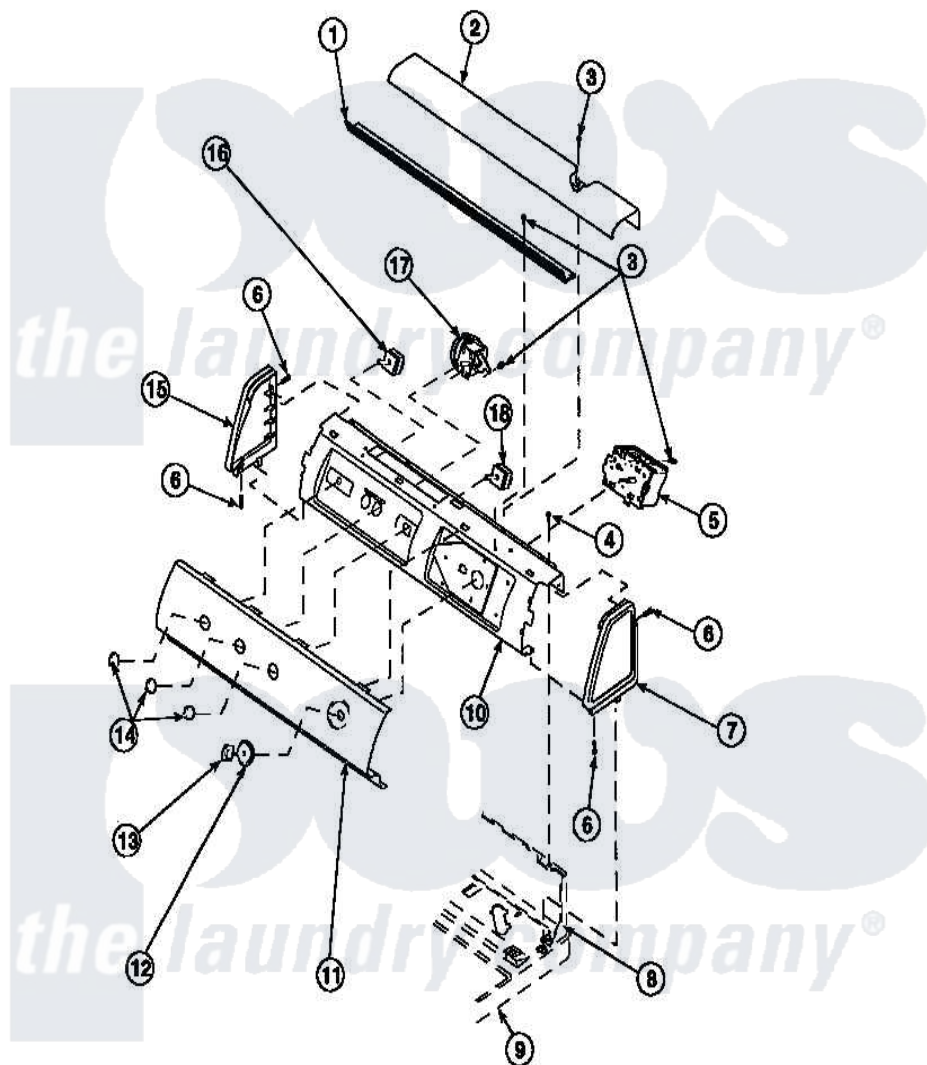

**Amana LW2001W2 (BOM: PLW2001W2 B) 11 - GRAPHIC PANEL, CTRL  
MTG PLATE AND CTRLS**

Amana Residential Amana LW2001W2 (BOM: PLW2001W2 B) Washer Parts Parts Diagram 11 - GRAPHIC PANEL, CTRL MTG PLATE AND CTRLS  
Click on the part number to view part

Item	Original Part Number	Replaced By	Status	Part Description
1	Y34826		Not Available	DIFFUSER,LAMP-CLEAR
3	23962	<a href="#">W10116760</a>		Screw
4	34904	<a href="#">489355</a>		Screw, 8 X 1/2
6	501086	<a href="#">90767</a>		Screw, 8A X 3/8 HeX Washer Head Tapping
8	34903		Not Available	PANEL, BACK HOOD (USE 37782)
9	34902P		Not Available	TOP
10	34821		Not Available	CONTROL MOUNTING PLATE
18	36045	<a href="#">40055101</a>		Switch, Pressure