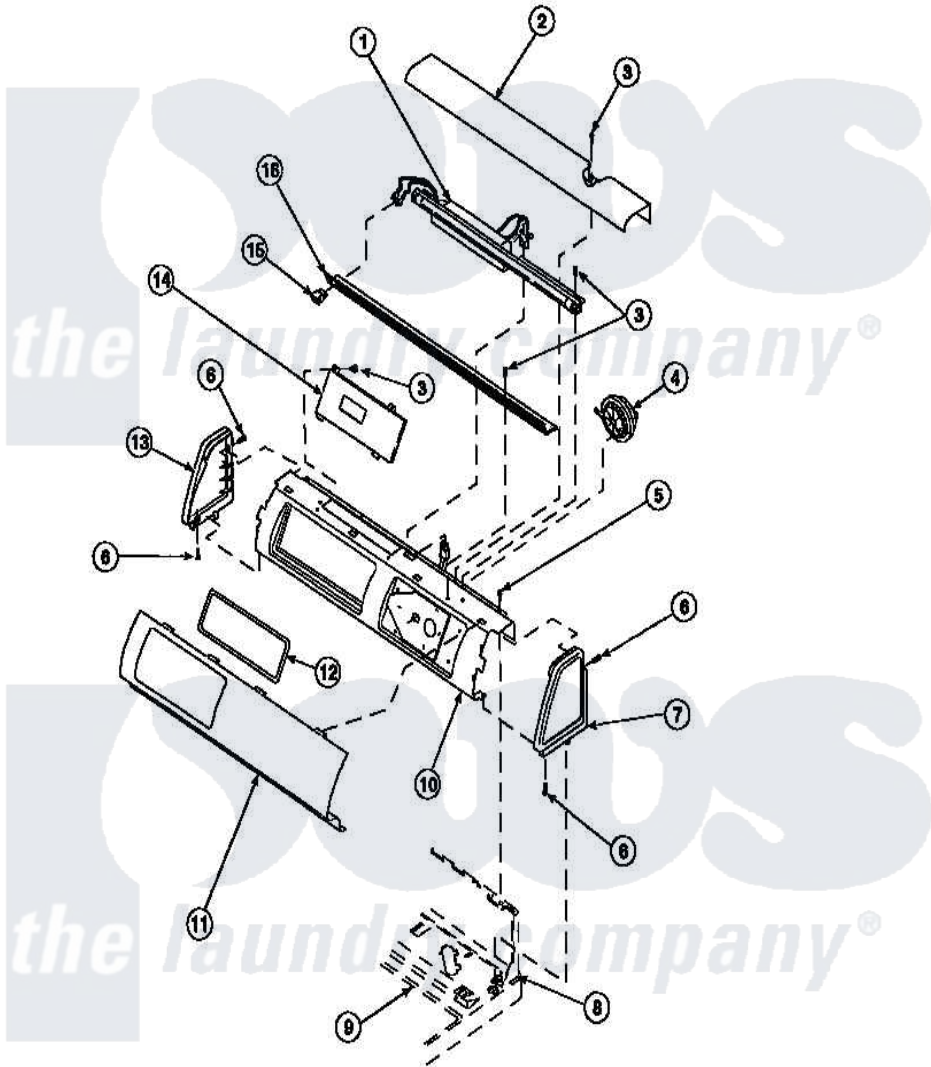

**Amana LW2001W2 (BOM: PLW2001W2 B) 12 - GRAPHIC PANEL, CTRL
MTG PLATE AND CTRLS**

Amana Residential Amana LW2001W2 (BOM: PLW2001W2 B) Washer Parts Parts Diagram 12 - GRAPHIC PANEL, CTRL MTG PLATE AND CTRLS
Click on the part number to view part

Item	Original Part Number	Replaced By	Status	Part Description
3	23962	W10116760		Screw
5	34904	489355		Screw, 8 X 1/2
6	501086	90767		Screw, 8A X 3/8 HeX Washer Head Tapping
8	34903		Not Available	PANEL, BACK HOOD (USE 37782)
9	34902P		Not Available	TOP