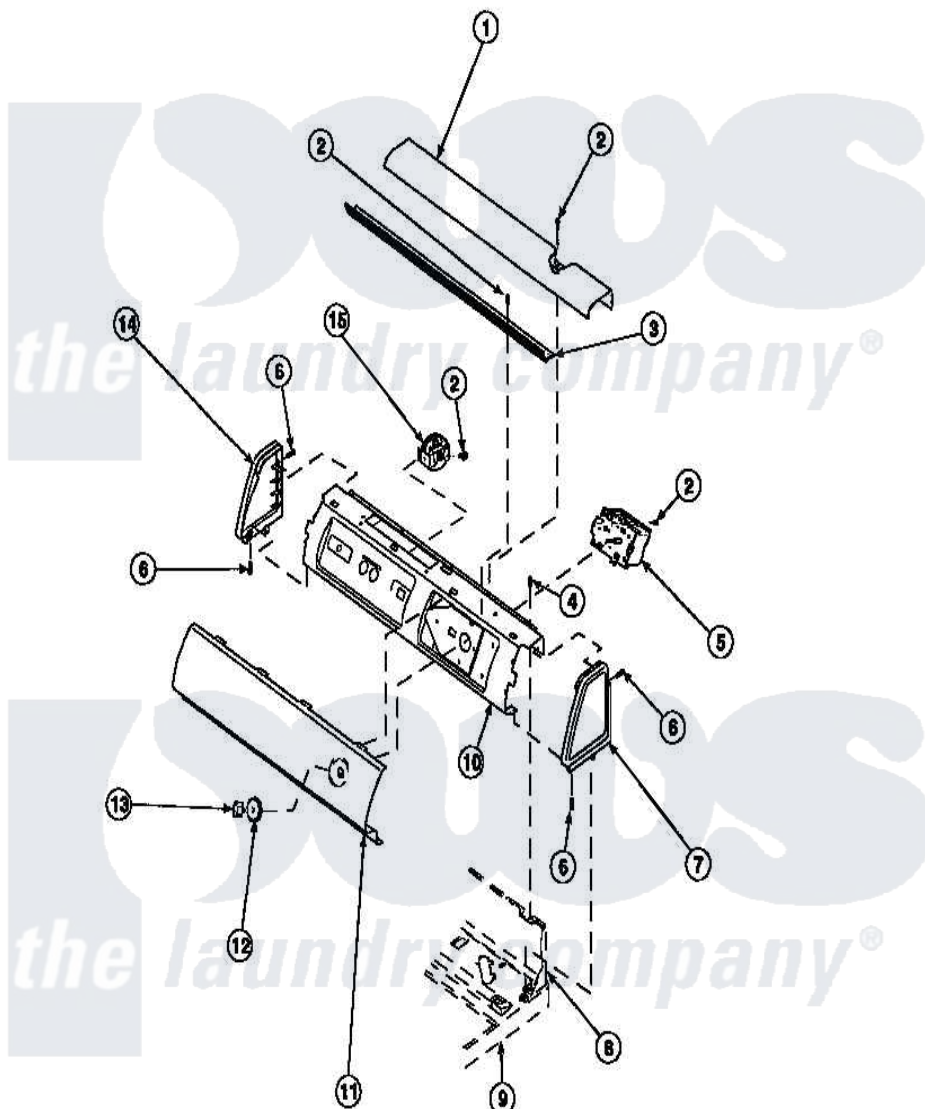

Amana LW2001W2 (BOM: PLW2001W2 B) 13 - GRAPHIC PANEL, CTRL
MTG PLATE AND CTRLS

Amana Residential Amana LW2001W2 (BOM: PLW2001W2 B) Washer Parts Parts Diagram 13 - GRAPHIC PANEL,
CTRL MTG PLATE AND CTRLS
Click on the part number to view part

Item	Original Part Number	Replaced By	Status	Part Description
1	34823		Not Available	COVER, TOP
2	23962	W10116760		Screw
3	Y34826		Not Available	DIFFUSER,LAMP-CLEAR
4	34904	489355		Screw, 8 X 1/2
6	501086	90767		Screw, 8A X 3/8 HeX Washer Head Tapping
7	34815		Not Available	PANEL, END R.H. (BLK)
8	34903		Not Available	PANEL, BACK HOOD (USE 37782)
9	34902P		Not Available	TOP
10	34821		Not Available	CONTROL MOUNTING PLATE
12	33817		Not Available	ASSY,TIMER SKIRT-BLACK
13	33897			Knob, Timer-Washer-Blac
14	34816			Panel, End