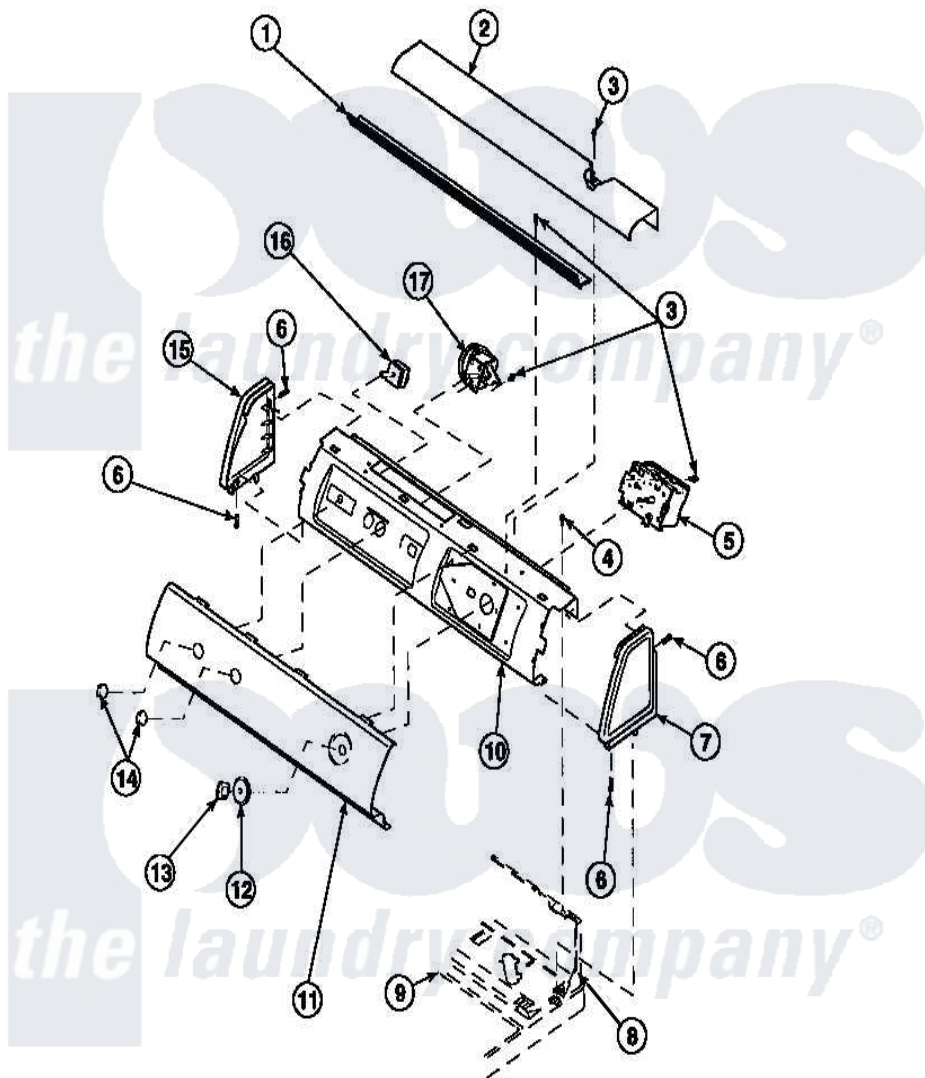

**Amana LW2001W2 (BOM: PLW2001W2 B) 14 - GRAPHIC PANEL, CTRL
MTG PLATE AND CTRLS**

Amana Residential Amana LW2001W2 (BOM: PLW2001W2 B) Washer Parts Parts Diagram 14 - GRAPHIC PANEL, CTRL MTG PLATE AND CTRLS
Click on the part number to view part

Item	Original Part Number	Replaced By	Status	Part Description
1	Y34826		Not Available	DIFFUSER,LAMP-CLEAR
3	23962	W10116760		Screw
4	31239	31239P		Timer 3 Cycle Package
5	34904	489355		Screw, 8 X 1/2
6	501086	90767		Screw, 8A X 3/8 HeX Washer Head Tapping
8	34903		Not Available	PANEL, BACK HOOD (USE 37782)
9	34902P		Not Available	TOP
11	34821		Not Available	CONTROL MOUNTING PLATE
16	35115			Switch, TemPerature 3 P
17	36045	40055101		Switch, Pressure