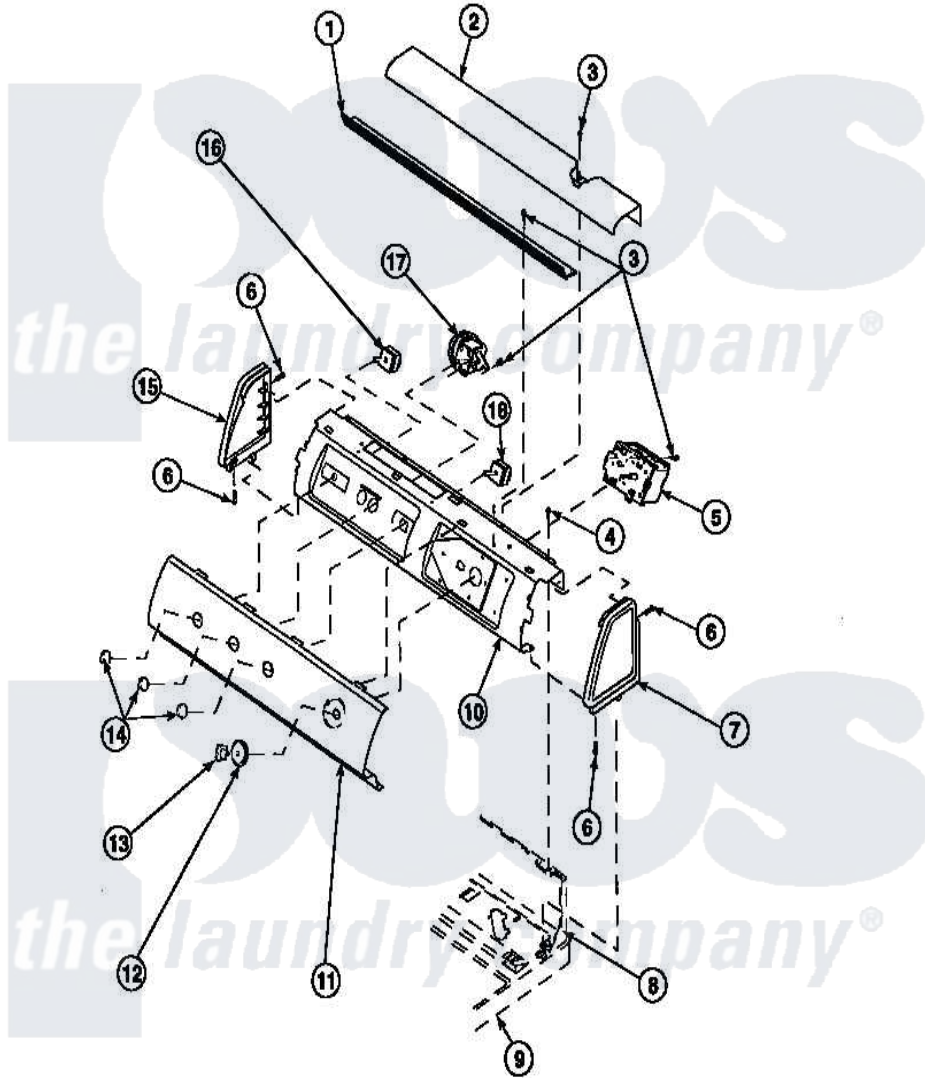

**Amana LW2001W2 (BOM: PLW2001W2 B) 15 - GRAPHIC PANEL, CTRL
MTG PLATE AND CTRLS**

Amana Residential Amana LW2001W2 (BOM: PLW2001W2 B) Washer Parts Parts Diagram 15 - GRAPHIC PANEL, CTRL MTG PLATE AND CTRLS
Click on the part number to view part

Item	Original Part Number	Replaced By	Status	Part Description
1	Y34826		Not Available	DIFFUSER,LAMP-CLEAR
2	34823		Not Available	COVER, TOP
3	23962	W10116760		Screw
4	34904	489355		Screw, 8 X 1/2
6	501086	90767		Screw, 8A X 3/8 HeX Washer Head Tapping
7	34815		Not Available	PANEL, END R.H. (BLK)
8	34903		Not Available	PANEL, BACK HOOD (USE 37782)
9	34902P		Not Available	TOP
10	34821		Not Available	CONTROL MOUNTING PLATE
12	34848			Assembly, Timer Skirt
13	34844		Not Available	KNOB,TIMER
14	34847			Assembly, Knob-Rotary
15	34816			Panel, End