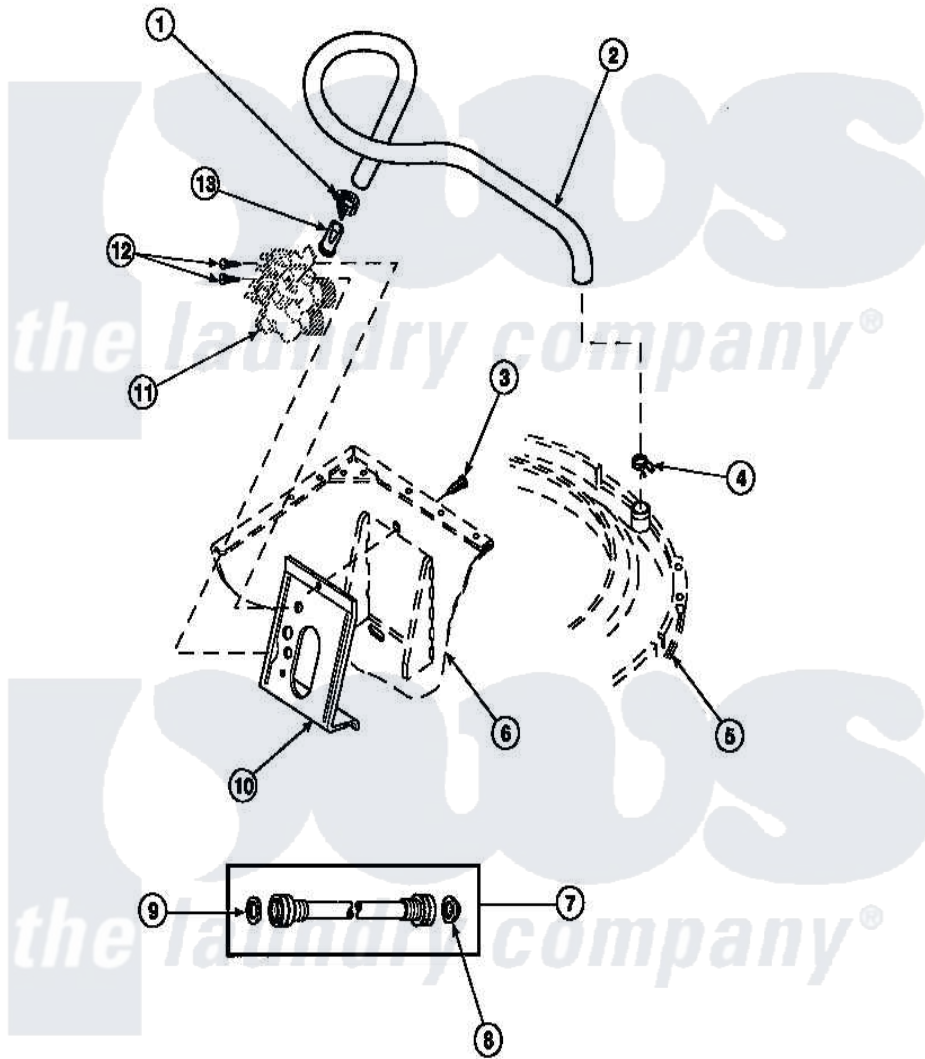

**Amana LW2001W2 (BOM: PLW2001W2 B) 17 - INLET/FILL HOSE & MIXING VLV MTG BRKT**

Amana [Residential Amana LW2001W2 \(BOM: PLW2001W2 B\) Washer Parts](#) Parts Diagram 17 - INLET/FILL HOSE & MIXING VLV MTG BRKT  
 Click on the part number to view part

Item	Original Part Number	Replaced By	Status	Part Description
1	36801	<a href="#">596669</a>		Clamp, Manifold
2	35874	<a href="#">38155</a>		Hose, Mix Valve To TU
3	33562	<a href="#">27001200</a>		Screw
4	<a href="#">29210</a>			Hose Clamp
5	<a href="#">36025P</a>			Assembly, Tub Coverand Gasket
6	34475P		Not Available	CABINET
7	20618	<a href="#">21001467</a>		Hose- 10'
"	20617		Not Available	HOSE, INLET (8 FT)
"	28330P	<a href="#">202860</a>		Inlet Hose Assembly
8	28605	<a href="#">22002960</a>		Strainer, Washer Inlet
9	20290	<a href="#">Y013783</a>		Washer, Inlet Hose
10	34972	<a href="#">39407</a>		Bracket, Valve
11	34963	<a href="#">34963P</a>		Valve Mixing Package
12	501086	<a href="#">00767</a>		Screw, 8A X 3/8 HeX Washer