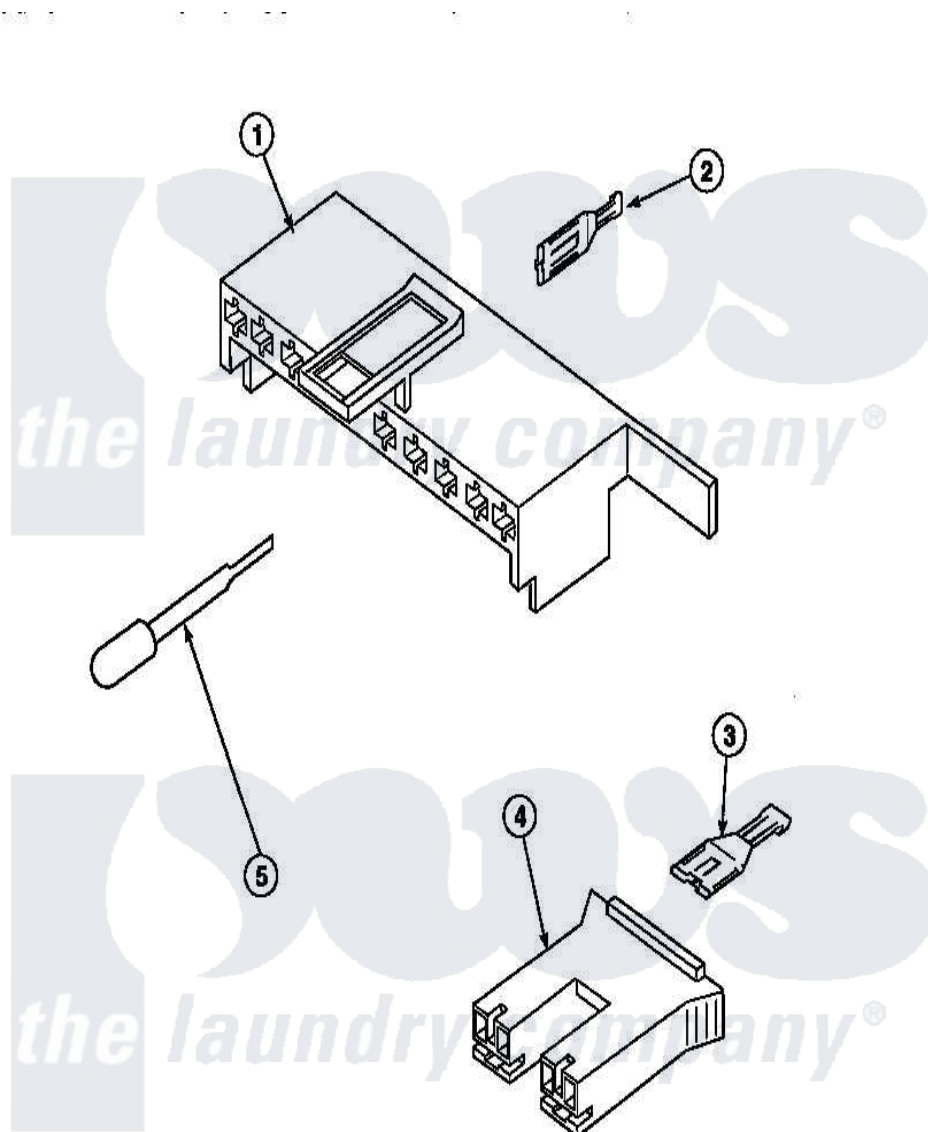

# Amana LW2001W2 (BOM: PLW2001W2 B) 19 - MIXING VALVE & MOTOR CONN BLOCKS, TERM

Amana Residential Amana LW2001W2 (BOM: PLW2001W2 B) Washer Parts Parts Diagram 19 - MIXING VALVE & MOTOR CONN BLOCKS, TERM  
Click on the part number to view part

Item	Original Part Number	Replaced By	Status	Part Description
1	<a href="#">34677</a>			10 Circuit Plug
2	<a href="#">Y00188</a>			Molex Terminal
3	Y00121		Not Available	SPADE TERMINAL(12 GAUGE) (1/4 INCH-(2) 18 GAUGE WIRES O
4	<a href="#">34676</a>			Plug
"	34675		Not Available	PLUG
5	<a href="#">283P4</a>			Terminal Extractor Tool