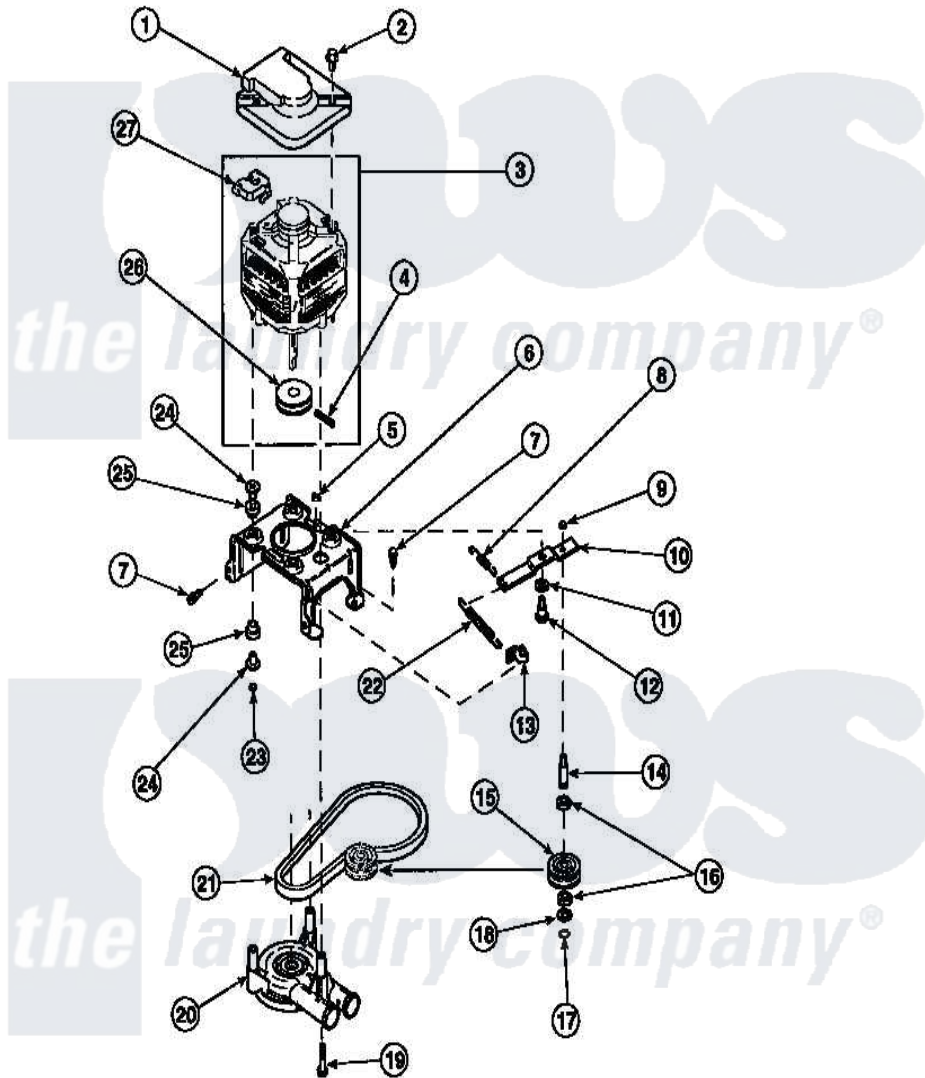

Amana LW2001W2 (BOM: PLW2001W2 B) 20 - MOTOR, MTG BRKT, BELT, PUMP & IDLER ASSY

Amana Residential Amana LW2001W2 (BOM: PLW2001W2 B) Washer Parts Parts Diagram 20 - MOTOR, MTG BRKT, BELT, PUMP & IDLER ASSY
 Click on the part number to view part

Item	Original Part Number	Replaced By	Status	Part Description
1	34754	40112301		Shield, Motor
2	36639	4312464		Screw
3	34910P	27001215		Motor W/Pulley
4	23750			Pin, Roll
5	52566	27001225		Nut, Jam Mid Lock 1/4-20
6	34890		Not Available	BRACKET,MOTOR MOUNT
"	37415P			Kit, Motor Brkt
"	37415	37415P		Kit, Motor Brkt
7	Y31645	27001200		Screw
8	30620		Not Available	SPRING,IDLER LEVER HEL
9	28803	2221070		Clamp, Nylon
10	31054	40041002		Lever, Idler
"	37443	40041002		Lever, Idler
11	81392	40054701		Washer
12	27229	40038901		Screw, 1/4-20

13	28849		Clip, Spring
14	28802		Shaft, Idler
15	28800	Not Available	WHEEL, IDLER
16	Y29443		Washer, Felt
17	23748		Ring, Retaining
18	52549		Washer, 501 ID X3/4 Odx
19	Y34565	40063701	Screw, 10-16 x 1.75
20	36863P	27001233	Pump
21	28808		Belt, Agitate And Spin
22	37366		Spring, Idler
"	37606		Spring, Idler Lever
23	35423	3400029	Nut, Adapter Plate
24	34791		Post, Mount-Motor
25	34788		Mount, Motor
26	27171	Not Available	PULLEY, MOTOR
27	35632	Not Available	SWITCH, MOTOR