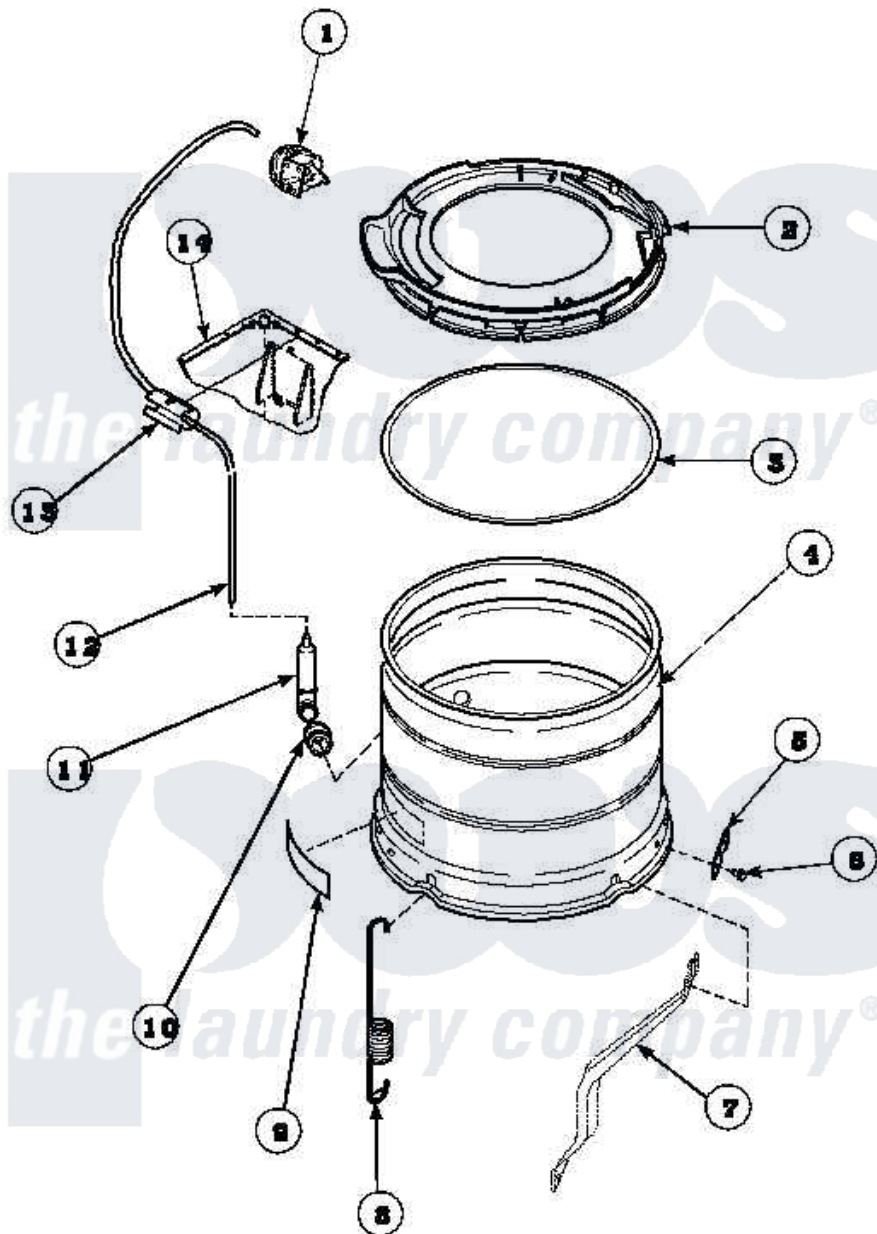

# Amana LW2001W2 (BOM: PLW2001W2 B) 21 - OUTER TUB, COVER AND PRESSURE HOSE

Amana Residential Amana LW2001W2 (BOM: PLW2001W2 B) Washer Parts Parts Diagram 21 - OUTER TUB, COVER AND PRESSURE HOSE

Click on the part number to view part

Item	Original Part Number	Replaced By	Status	Part Description
1	36045	<a href="#">40055101</a>		Switch, Pressure
2	<a href="#">36025P</a>			Assembly, Tub Cover and Gasket
3	<a href="#">32857</a>			Gasket, Tub Cover Small
4	<a href="#">34438P</a>			Assembly, Outer Tub
5	<a href="#">27926</a>			Plate, Leg .063
6	35369	<a href="#">40128701</a>		Screw, 5/16-18 X .50
7	34471		Not Available	LEG,SUPPORT
8	<a href="#">35948</a>			Spring, Leg-Large Tub
9	500049		Not Available	STICKER
10	29175	<a href="#">40037801</a>		Grommet
11	30907	<a href="#">40008501</a>		Assembly, Pressure Bulb
12	29213	<a href="#">39125</a>		Tubing 31
13	36985		Not Available	CLIP, HOSE
14	34475P		Not Available	CABINET