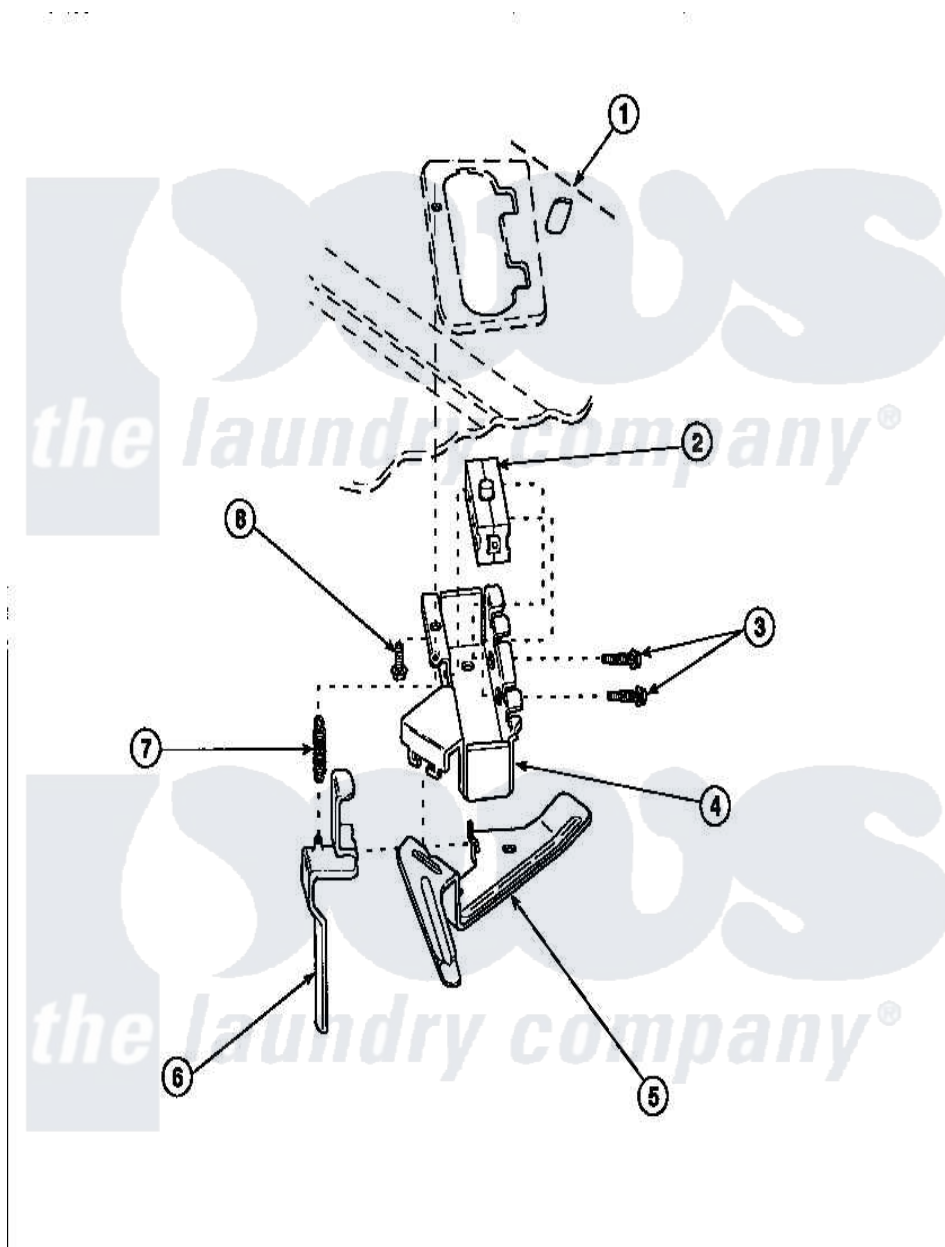

Amana LW2001W2 (BOM: PLW2001W2 B) 22 - OUT-OF-BALANCE SWITCH

Amana Residential Amana LW2001W2 (BOM: PLW2001W2 B) Washer Parts Parts Diagram 22 - OUT-OF-BALANCE SWITCH

[Click on the part number to view part](#)

Item	Original Part Number	Replaced By	Status	Part Description
1	34902P		Not Available	TOP
2	33445	27001095		Switch, Lid
3	36510			Screw
4	36497P			Kit, Switch Holder
5	33441			Arm, Actuator
6	33442			Lever, Unbalanced Load
7	33443			Spring
8	23962	W10116760		Screw