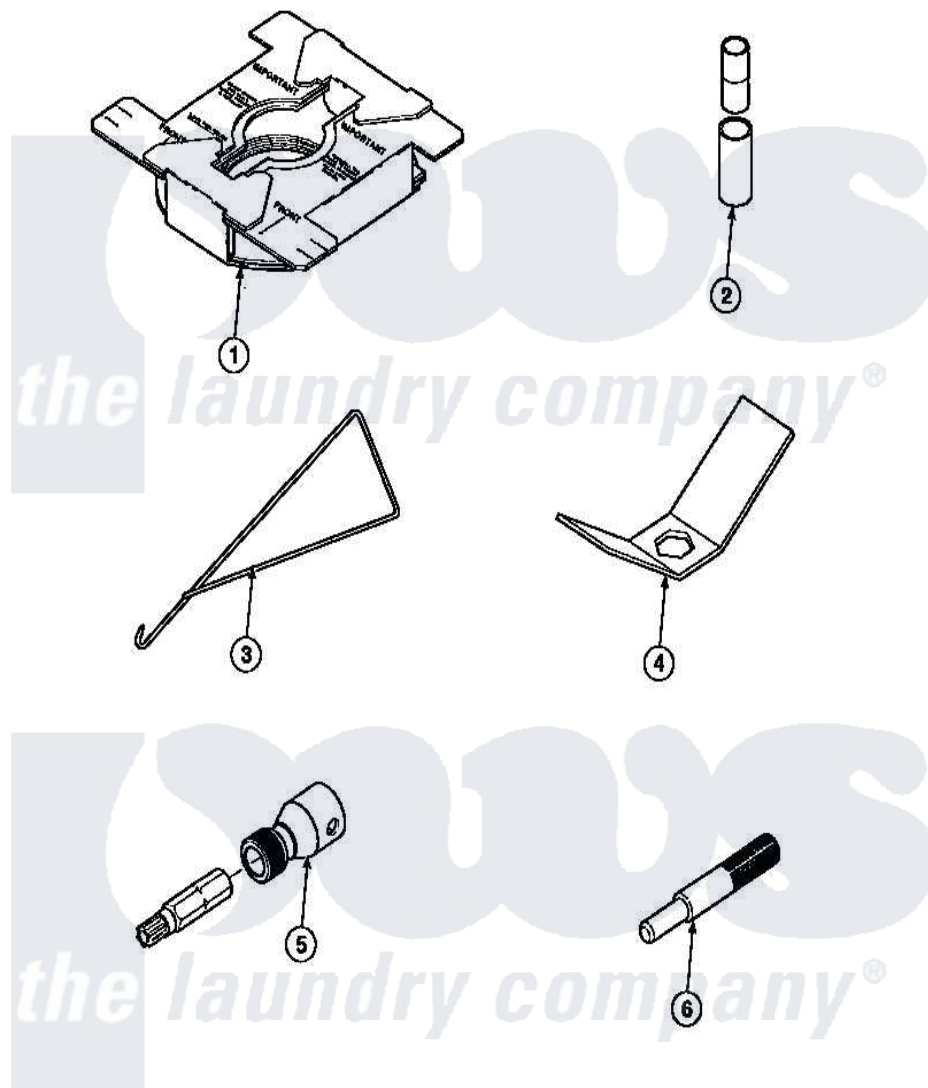

Amana LW2001W2 (BOM: PLW2001W2 B) 24 - SPECIAL TOOLS

Amana Residential Amana LW2001W2 (BOM: PLW2001W2 B) Washer Parts Parts Diagram 24 - SPECIAL TOOLS
 Click on the part number to view part

| Item | Original Part Number | Replaced By | Status | Part Description |
|------|-----------------------|-----------------------|---------------|--------------------------|
| 1 | 36926 | | Not Available | BRACE, SHIPPING |
| 2 | 242P4 | | | Installer, Spring |
| 3 | 289P4 | 321P4 | | Hook, Spring |
| 4 | 237P4 | 306P4 | | Hex Wrench |
| 5 | 282P4 | | | T25 Tamper Resistant Bit |
| " | 24161 | | | Torx Bit Holder |
| 6 | 305P4 | | Not Available | TOOL, TRANSMISSION PI |
| NI | 555P3 | 725P3 | | Kit |