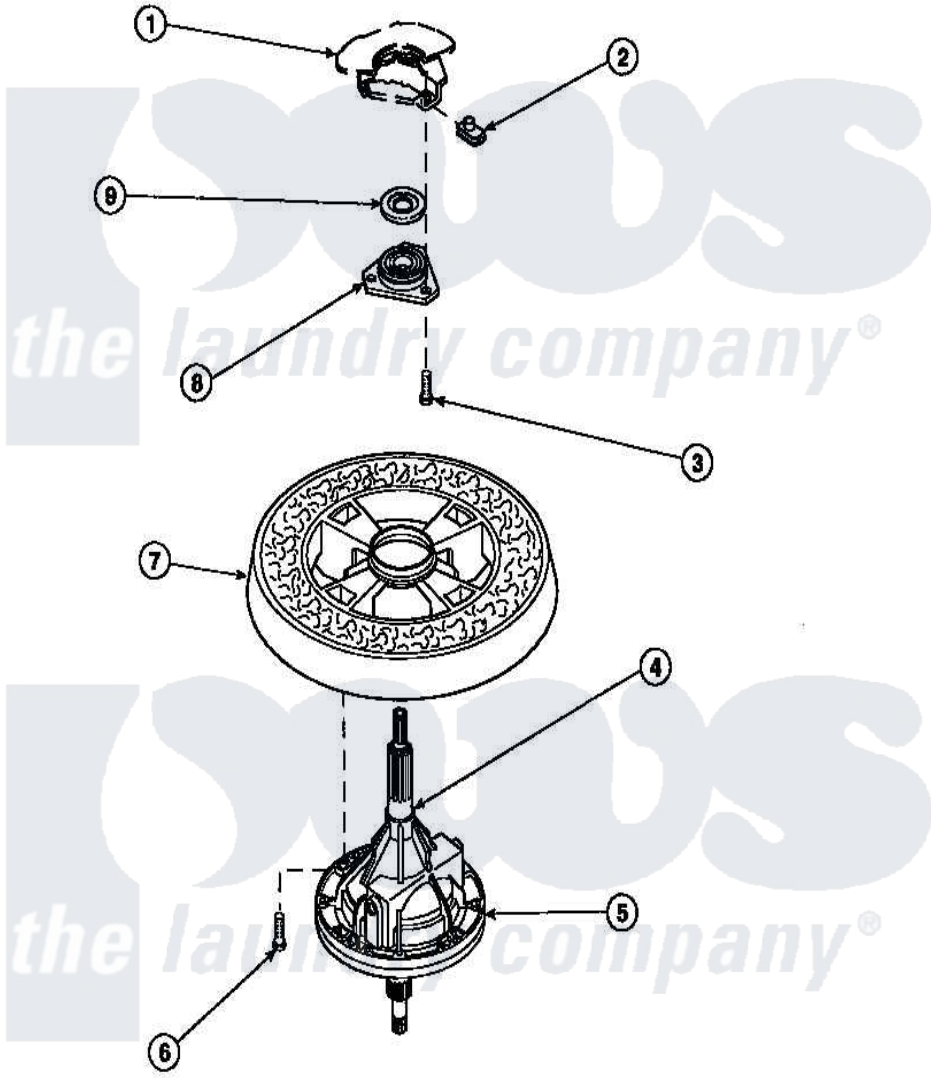

Amana LW2001W2 (BOM: PLW2001W2 B) 27 - TRANSMISSION ASSY AND BALANCE RING

Amana Residential Amana LW2001W2 (BOM: PLW2001W2 B) Washer Parts Parts Diagram 27 - TRANSMISSION ASSY AND BALANCE RING
 Click on the part number to view part

Item	Original Part Number	Replaced By	Status	Part Description
1	34438P			Assembly, Outer Tub
2	27222			Nut, Retainer 5/16-18
3	36991	3400500		Bolt, 3405245 5/16-18 X 3/4
4	27604P			Never-Seeze 1 Oz Tube
5	34526P			Assembly, Transmission
6	37047		Not Available	SCREW, CAP
7	34731		Not Available	ASSY,BALANCE RING-COMPL
8	27182	40004201P		Main Bearing Assembly
9	27187			Flinger