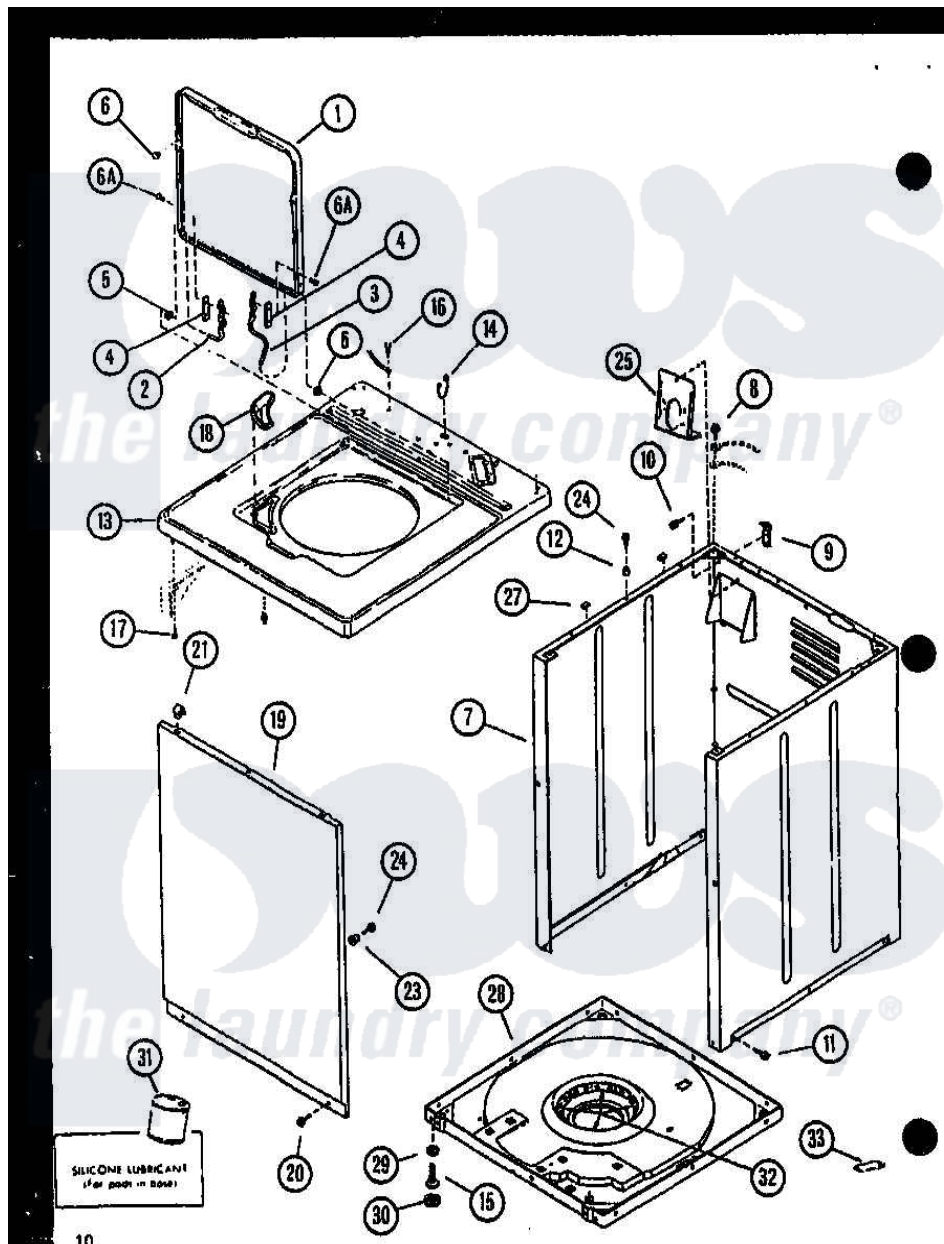

Amana LW2201G (BOM: P1118402W G) 01 - FRONT PANEL. CABINET AND BASE

Amana Residential Amana LW2201G (BOM: P1118402W G) Washer Parts Parts Diagram 01 - FRONT PANEL. CABINET AND BASE

Click on the part number to view part

Item	Original Part Number	Replaced By	Status	Part Description
1	R0603232	33541WP		Lid, W/Instructions
"	R0603233	33541LP		Lid, W/Instructions
"	R0603234		Not Available	DOOR LOADING G
2	R0605724	36438		Hinge, Lid Left
3	R0605725	36437		Hinge, Lid R
4	R0604522		Not Available	GASKET
5	R0603609	40008201		Bushing, Hinge
6	R0600107	W10119828		Screw, Lid Hinge Mounting
"	R0606555	40038001		Bumper
7	R0603090	38612LP		Kit Service Cabinet
"	R0603091	38612WP		Kit-Servic
"	R0603102		Not Available	CABINET-GOLD
8	R0600009		Not Available	SCREW
9	R0605528	Y27103		Hinge, Hold-Down Lug
10	R0600032	3390631		Screw, 10-16 X 3/8

11	R0600029	27001200	Screw
12	R0603524	505187	Locator, Panel
13	R0603236	Not Available	TOP CABINET L
"	R0603235	Not Available	TOP CABINET W
"	R0603237	Not Available	TOP CABINET G
14	R0601502	211881	Grommet, Cord Part Not Used- Gas Models Only
15	R0600030	22003428	Leg, Adjustable
16	R0600040	Not Available	SCREW
17	R0600096	Not Available	SCREW
18	R0603610	Not Available	DISPENSER, BLEACH
19	R0603052	32708LP	Panel, Front
"	R0603116	32708WP	Panel Front
"	R0603051	Not Available	FRONT PANEL H GOLD
20	R0600029	27001200	Screw
21	R0601520	22001650	Fastener, Spring
23	R0603525	Not Available	LOCATER LUG
24	R0600102	Y014874	Screw, Idler Arm And Sleeve
25	R0605726	39407	Bracket, Valve
27	R0606519	Y56128	Pad, Bumper
28	R0603107	31653P	Assembly, Base-Complete- G90
29	R0601016	40038101	Nut, Leg
30	R0606518	40016001	Foot, Rubber
31	R0608002	26594P	Grease, Silicone - 2 Oz Tube
32	R0610052	Not Available	SNUBBER PAD
33	R0608012	511637P	Adh Dow 737 Clr 3 Oz Tube