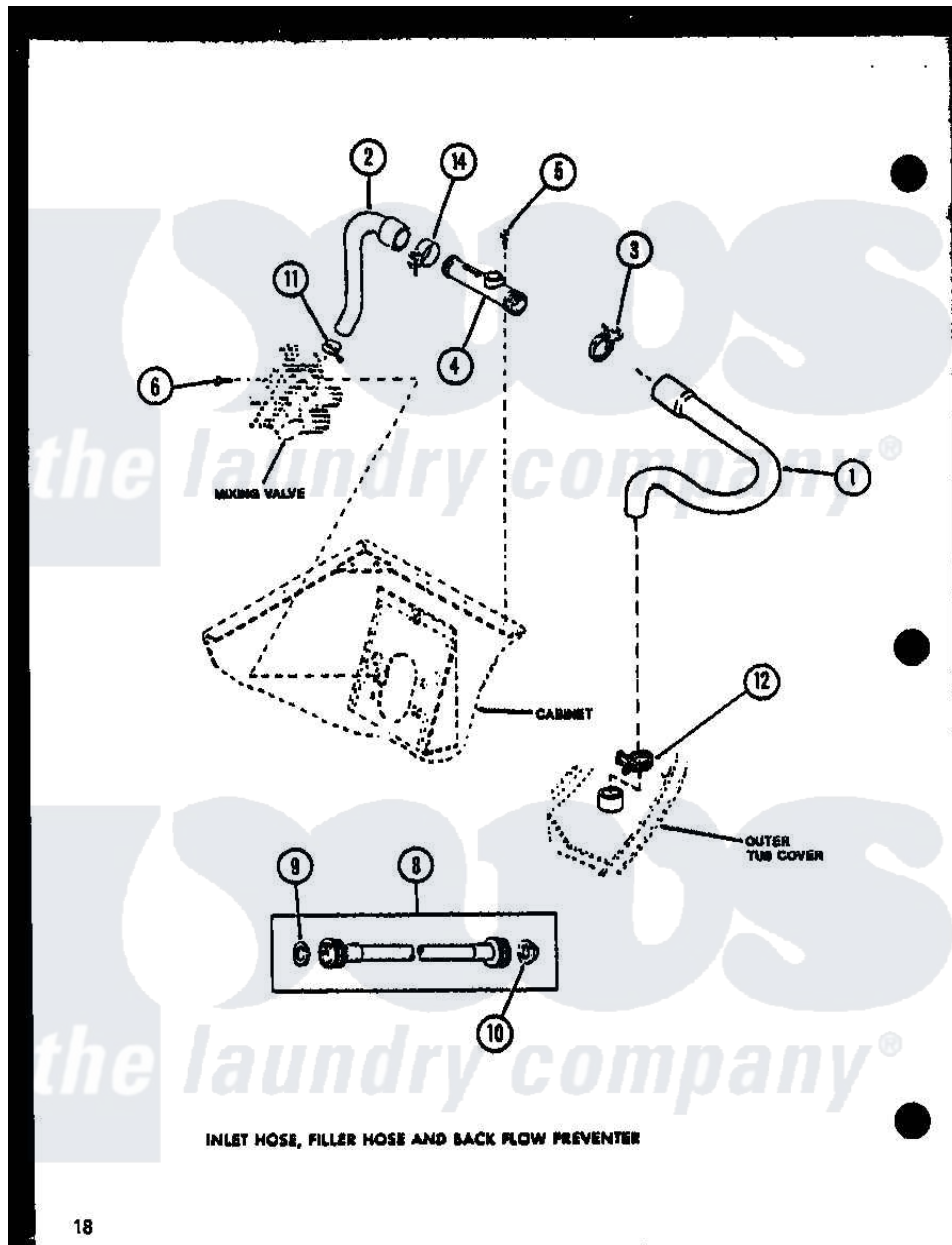

Amana LW2201G (BOM: P1118402W G) 02 - INLET HOSE

18

Amana Residential Amana LW2201G (BOM: P1118402W G) Washer Parts Parts Diagram 02 - INLET HOSE
 Click on the part number to view part

Item	Original Part Number	Replaced By	Status	Part Description
1	R0606556	33186		Hose, Water Inlet
2	R0606503	27183		Hose, Mixing Valve
3	R0601541	285655		Clamp, Hose
4	R0605507	34280		Assembly, Backflow Prevento
5	R0600004	W10116760		Screw
6	R0600009		Not Available	SCREW
8	R0606504	202860		Inlet Hose Assembly
9	R0600505	Y013783		Washer, Inlet Hose
10	R0600504	22002960		Strainer, Washer Inlet
11	R0601505	285655		Clamp, Hose
12	R0601542	29210		Hose Clamp
14	R0601505	285655		Clamp, Hose