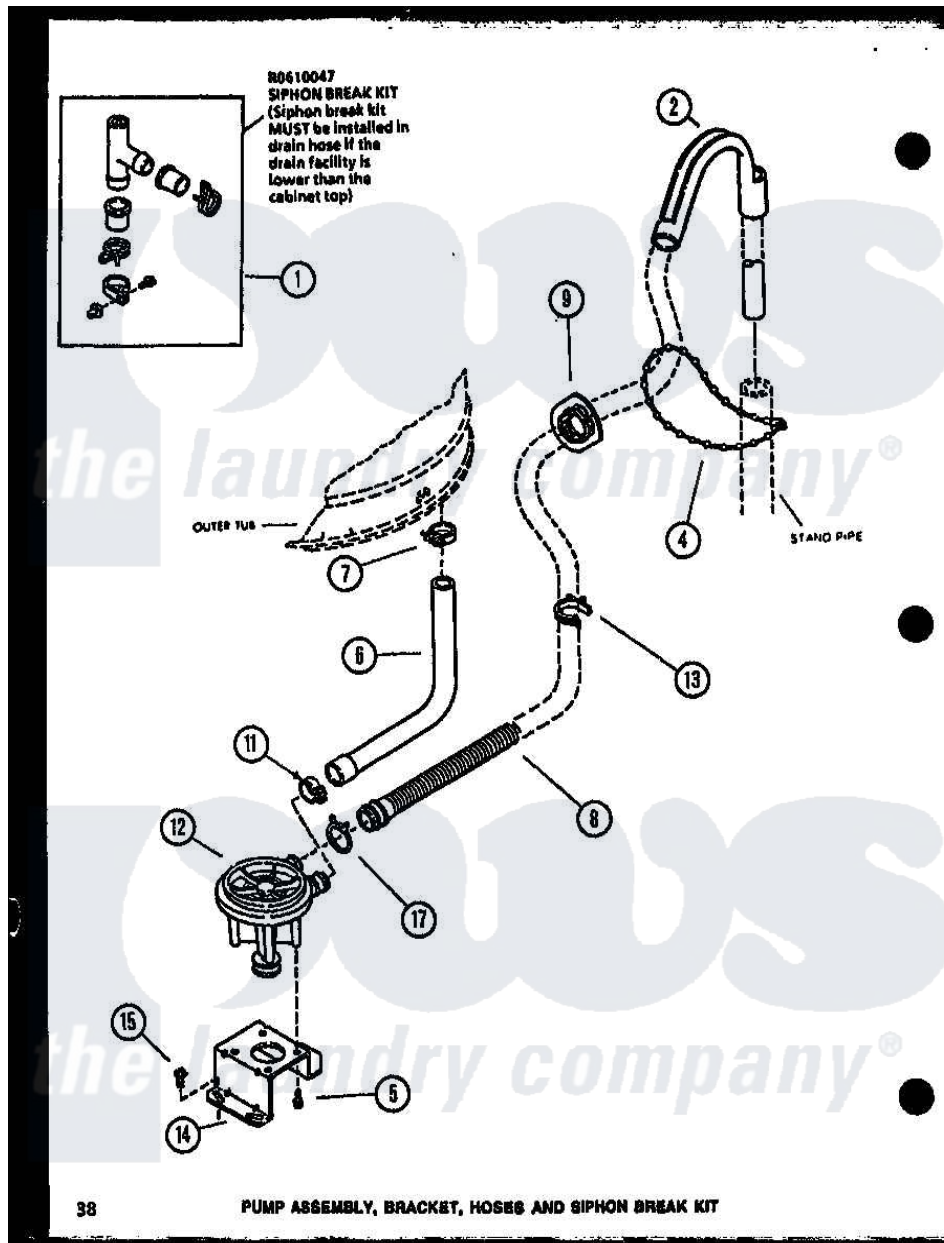

Amana LW2201G (BOM: P1118402W G) 10 - PUMP ASSY

Amana Residential Amana LW2201G (BOM: P1118402W G) Washer Parts Diagram 10 - PUMP ASSY  
Click on the part number to view part

Item	Original Part Number	Replaced By	Status	Part Description
1	R0610047	<a href="#">76660</a>		Break-Sphn
2	R0603615	<a href="#">22003814</a>		Retainer, Drain Hose
4	R0603616	<a href="#">8539404</a>		Tie-Wire
5	R0600109	<a href="#">31098</a>		Screw, 10-10 5/8 Unslot
6	R0606514		Not Available	HOSE
7	R0601549	<a href="#">285655</a>		Clamp, Hose
8	R0606558	<a href="#">39953</a>		Hose- Drai
9	R0603617	<a href="#">32219</a>		Relief, Strain
11	R0601516	<a href="#">285655</a>		Clamp, Hose
12	R0610503	<a href="#">31969</a>		Assembly, Pump NA
13	R0601550		Not Available	CLAMP HOSE RETAINER
14	R0605524	<a href="#">27105</a>		Bracket, Pump Mounting
15	R0600098	<a href="#">27001200</a>		Screw
17	R0601551	<a href="#">285655</a>		Clamp, Hose