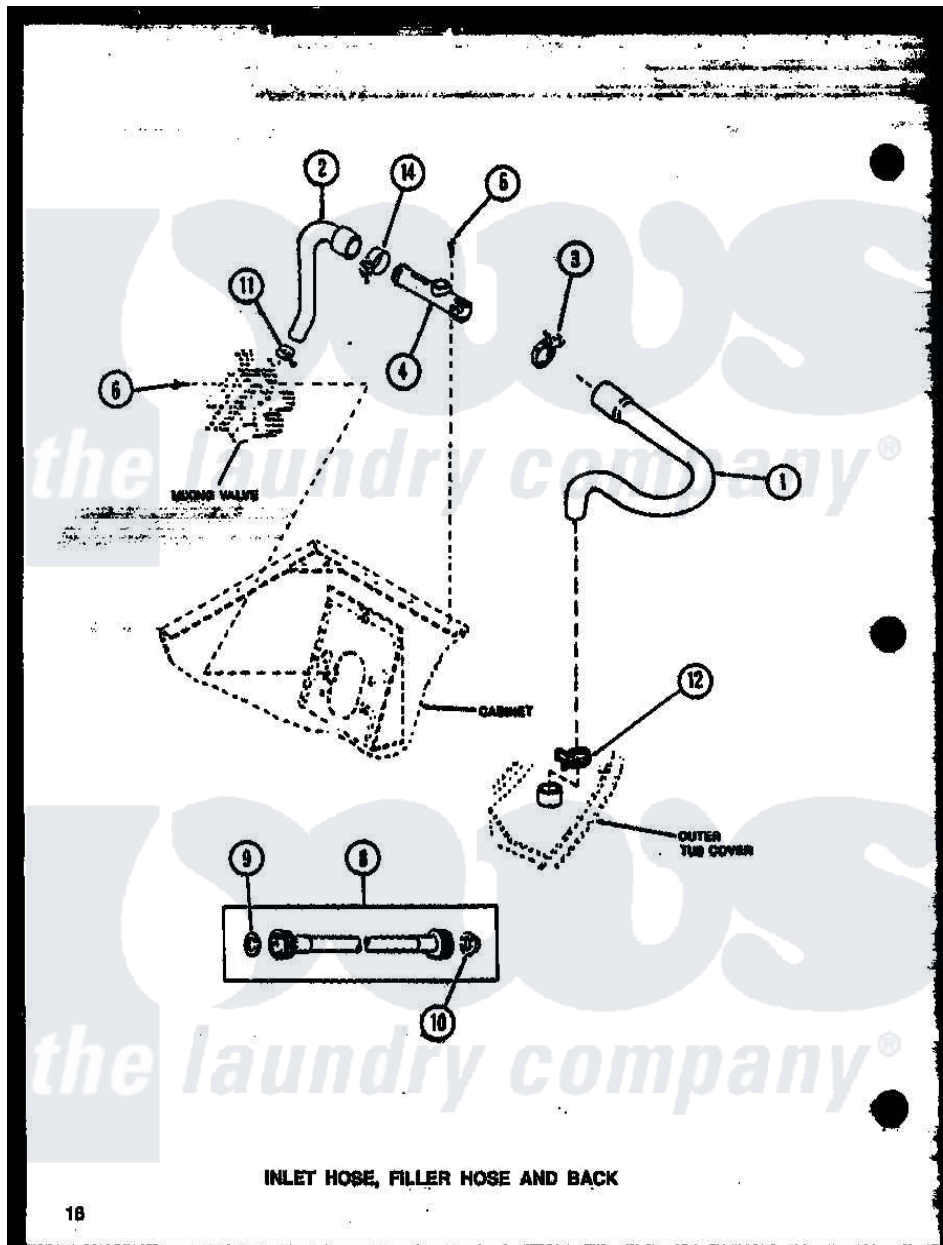

Amana LW2201G (BOM: P1164302W G) 02 - INLET HOSE

Amana Residential Amana LW2201G (BOM: P1164302W G) Washer Parts Parts Diagram 02 - INLET HOSE  
 Click on the part number to view part

Item	Original Part Number	Replaced By	Status	Part Description
1	<a href="#">33186</a>			Hose, Water Inlet
2	<a href="#">27183</a>			Hose, Mixing Valve
3	29176	<a href="#">285655</a>		Clamp, Hose
4	27118	<a href="#">34280</a>		Assembly, Backflow Prevento
5	23962	<a href="#">W10116760</a>		Screw
6	56392		Not Available	SCREW,8-18 X 3/8 TAPPI
8	28330P	<a href="#">202860</a>		Inlet Hose Assembly
9	20290	<a href="#">Y013783</a>		Washer, Inlet Hose
10	28605	<a href="#">22002960</a>		Strainer, Washer Inlet
11	27152		Not Available	CLAMP HOSE
12	<a href="#">29210</a>			Hose Clamp
14	27152		Not Available	CLAMP HOSE