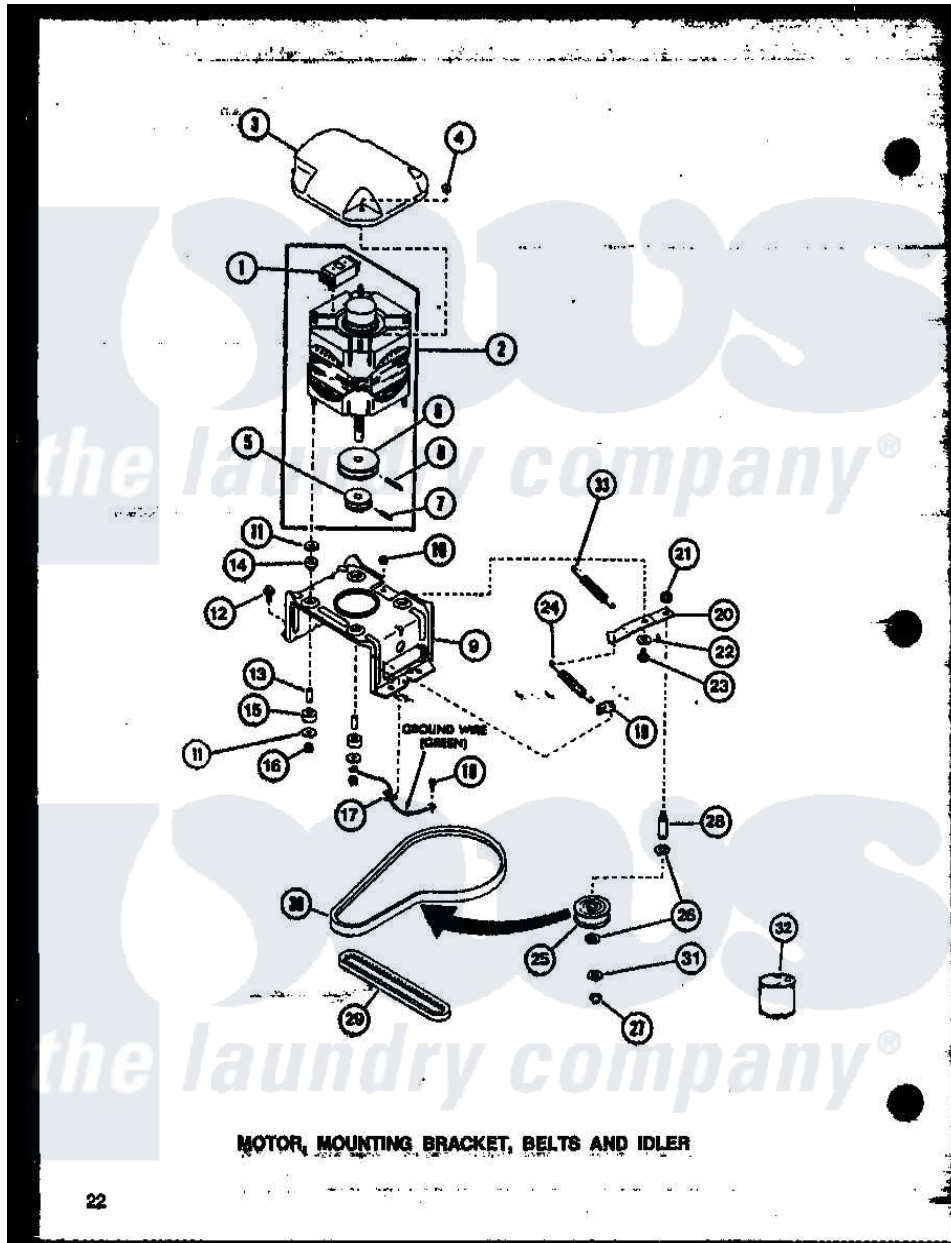

Amana LW2201G (BOM: P1164302W G) 04 - MOTOR

Amana Residential Amana LW2201G (BOM: P1164302W G) Washer Parts Diagram 04 - MOTOR
 Click on the part number to view part

Item	Original Part Number	Replaced By	Status	Part Description
1	Y24149			Switch, Motor
"	24140		Not Available	SWITCH,MOTOR
2	27658	27179P		Motor-Drve
3	27136			Shield, Motor
4	27201			Locknut
5	Y27104		Not Available	PULLEY,MOTOR
6	27171		Not Available	PULLEY,MOTOR
7	10416			Pin, Roll
8	23750			Pin, Roll
9	28791			Bracket, Motor Mount
10	52566	27001225		Nut, Jam Mid Lock 1/4-20
11	03888		Not Available	WASHER
12	Y31645	27001200		Screw
13	27181		Not Available	SPACER,MOTOR
14	01952A			Mounting, Rubber
15	01953		Not Available	WASHER,LOWER MOTOR MOU

16	23604		Nut, Hex 10-32 Lock
17	Y00161	B5733302	Clip, Ground
18	26592		Not Available
19	28849		HEX HEAD SCREW
20	31054	40041002	Clip, Spring
21	28803	2221070	Lever, Idler
22	81392	40054701	Clamp, Nylon
23	27229	40038901	Washer
24	28807	37366	Screw, 1/4-20
25	28800		Spring, Idler
26	Y29443		Not Available
27	23748		WHEEL, IDLER
28	28802		Washer, Felt
29	27155		Ring, Retaining
30	28808		Shaft, Idler
31	52549		Belt, Pump
32	20605		Belt, Agitate And Spin
33	30620		Washer, 501 ID X3/4 Odx
			Not Available
			LUBE, HI TEMPERATURE-56
			Not Available
			SPRING, IDLER LEVER HEL