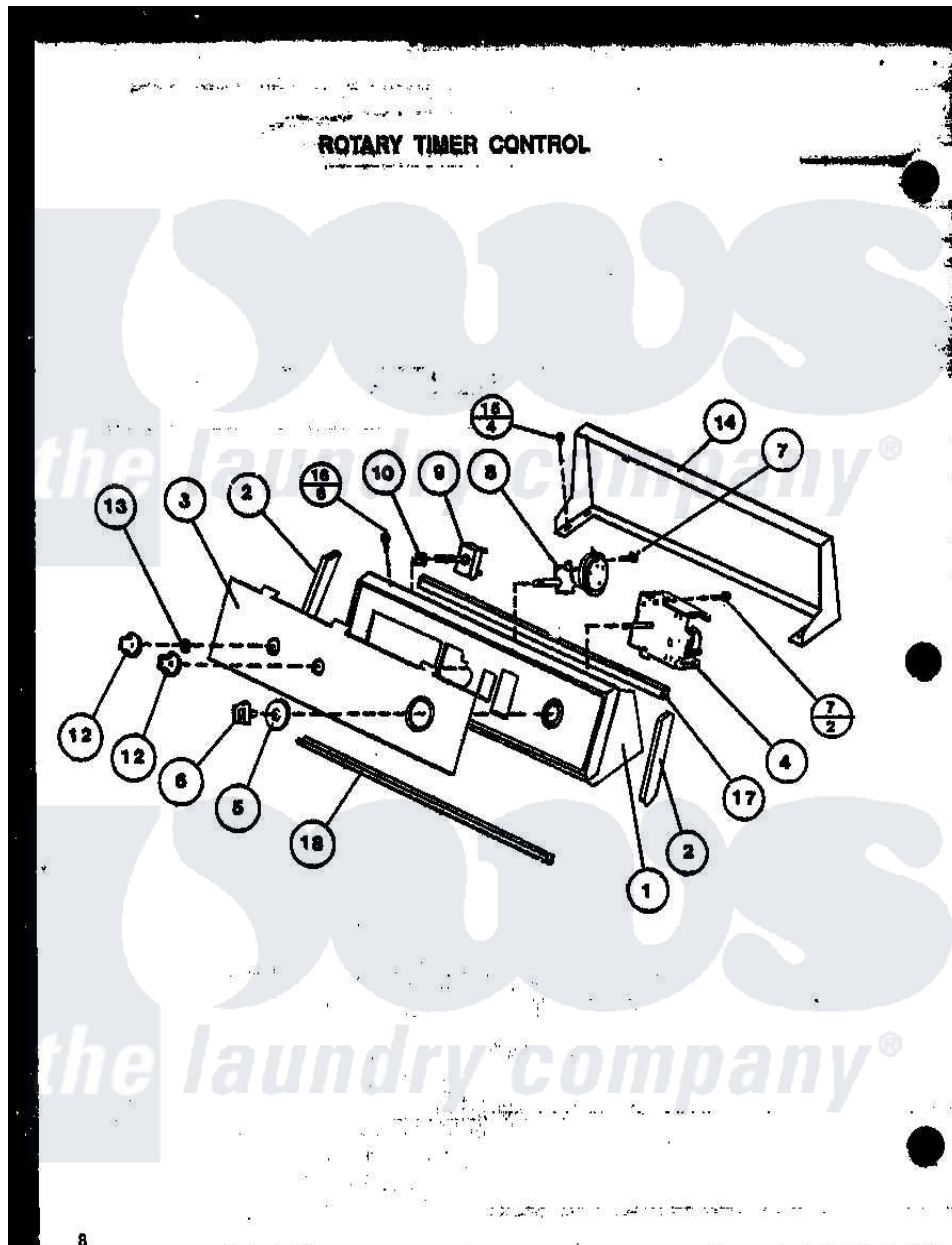

Amana LW2201G (BOM: P1164302W G) 10 - PUMP ASSY

Amana Residential Amana LW2201G (BOM: P1164302W G) Washer Parts Parts Diagram 10 - PUMP ASSY
 Click on the part number to view part

Item	Original Part Number	Replaced By	Status	Part Description
1	33122			Hood And Mounting Plate
2	31249		Not Available	CAP,END-L.H.-CHROME
"	31248			Cap, End-RH-Chrome
3	32889		Not Available	NO LONGER AVAILABLE
4	31239	31239P		Timer 3 Cycle Package
5	33127		Not Available	ASSY,TIMER SKIRT & RIN
6	33126		Not Available	KNOB, TIMER
7	31260			Screw, No.8 X 3/8 Ind H
9	21300		Not Available	SWITCH,TEMPERATURE
10	57584		Not Available	NUT
11	23962	W10116760		Screw
12	33117		Not Available	ASSY,KNOB-ROTARY-GRAY
13	10519		Not Available	RETAINER
14	33619		Not Available	CONTROL HOOD REAR PANEL
15	23962	W10116760		Screw
				SCREW, No. 8 X 3/8