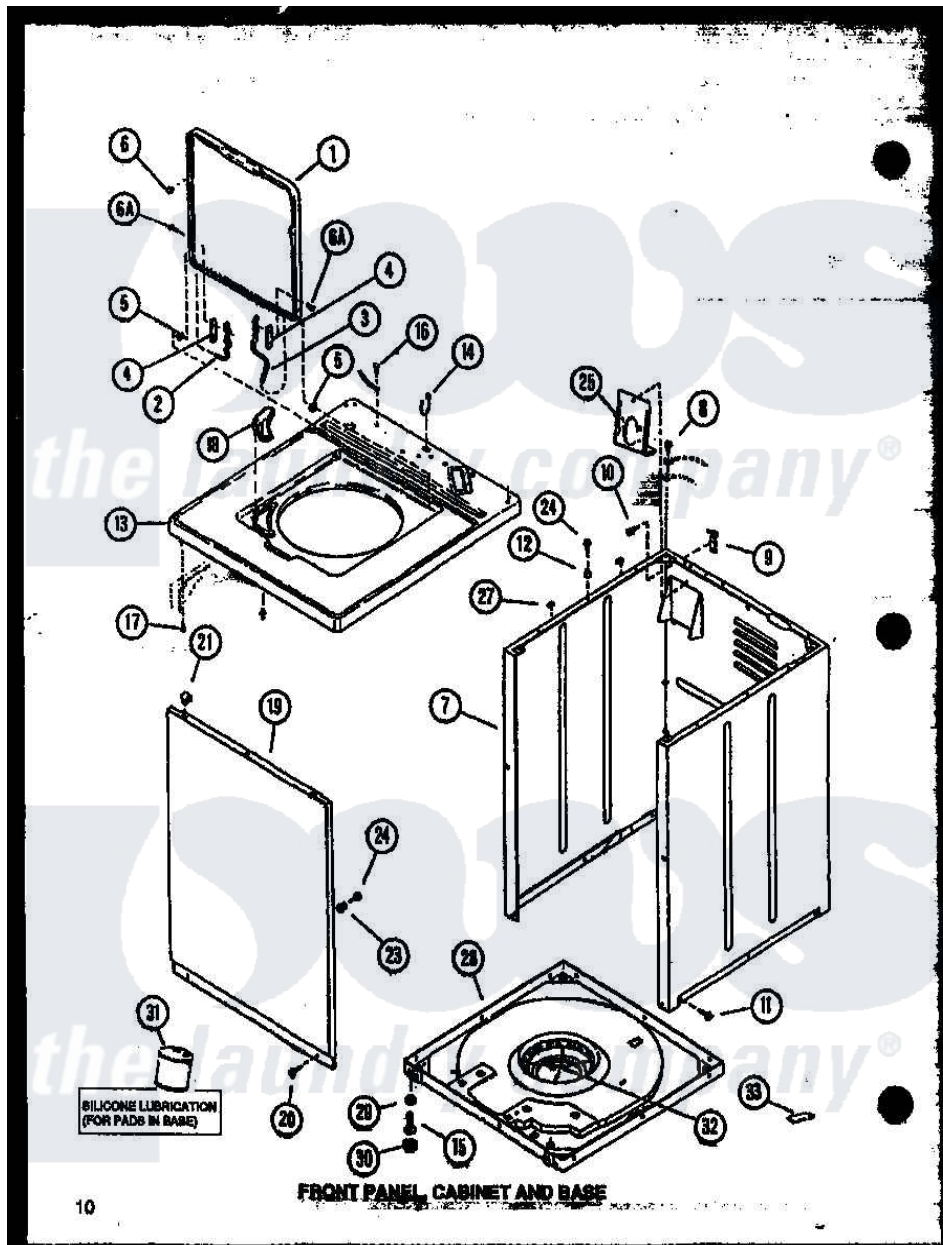

Amana LW2201L (BOM: P1164303W L) 01 - FRONT PANEL

Amana Residential Amana LW2201L (BOM: P1164303W L) Washer Parts Parts Diagram 01 - FRONT PANEL  
 Click on the part number to view part

Item	Original Part Number	Replaced By	Status	Part Description
1	33541HP		Not Available	LID,W/INSTRUCTIONS
"	<a href="#">33541WP</a>			Lid, W/Instructions
"	33541L	<a href="#">33541LP</a>		Lid, W/Instructions
2	34326	<a href="#">36438</a>		Hinge, Lid Left
3	34325	<a href="#">36437</a>		Hinge, Lid R
4	33583		Not Available	TERMINAL
5	33446	<a href="#">40008201</a>		Bushing, Hinge
6	33449	<a href="#">W10119828</a>		Screw, Lid Hinge Mounting
"	32507	<a href="#">40038001</a>		Bumper
7	31669WP	<a href="#">38612WP</a>		Kit-Service
"	31669LP	<a href="#">38612LP</a>		Kit Service Cabinet
"	31669HP		Not Available	REPL BY 34475HP
8	56392		Not Available	SCREW,8-18 X 3/8 TAPPI
9	<a href="#">Y27103</a>			Hinge, Hold-Down Lug
10	51780	<a href="#">3390631</a>		Screw, 10-16 X 3/8
11	27196	<a href="#">27001200</a>		Screw