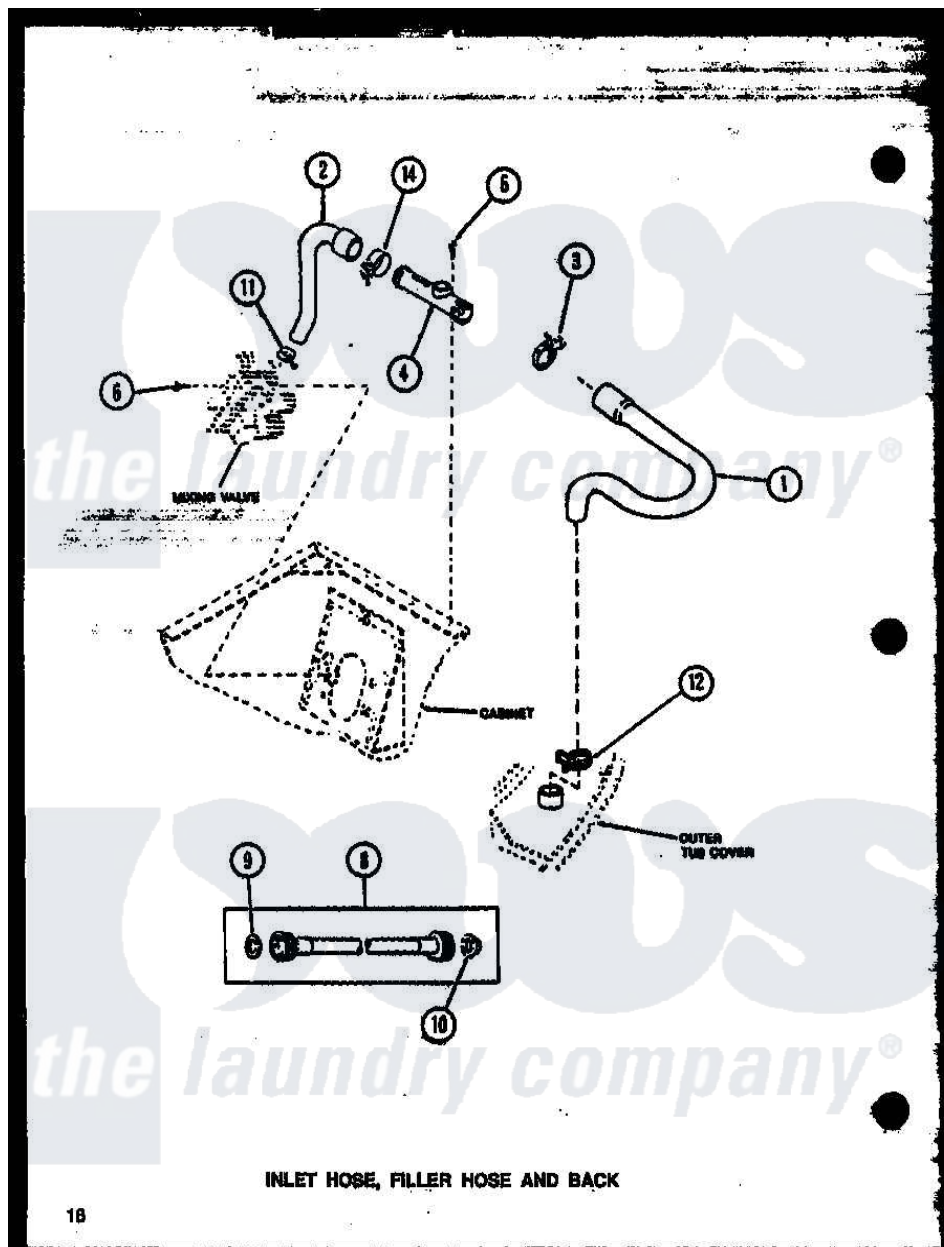

Amana LW2201L (BOM: P1164303W L) 02 - INLET HOSE

INLET HOSE, FILLER HOSE AND BACK

18

Amana Residential Amana LW2201L (BOM: P1164303W L) Washer Parts Parts Diagram 02 - INLET HOSE
 Click on the part number to view part

Item	Original Part Number	Replaced By	Status	Part Description
1	33186			Hose, Water Inlet
2	27183			Hose, Mixing Valve
3	29176	285655		Clamp, Hose
4	27118	34280		Assembly, Backflow Prevento
5	23962	W10116760		Screw
6	56392		Not Available	SCREW,8-18 X 3/8 TAPPI
8	28330P	202860		Inlet Hose Assembly
9	20290	Y013783		Washer, Inlet Hose
10	28605	22002960		Strainer, Washer Inlet
11	27152		Not Available	CLAMP HOSE
12	29210			Hose Clamp
14	27152		Not Available	CLAMP HOSE