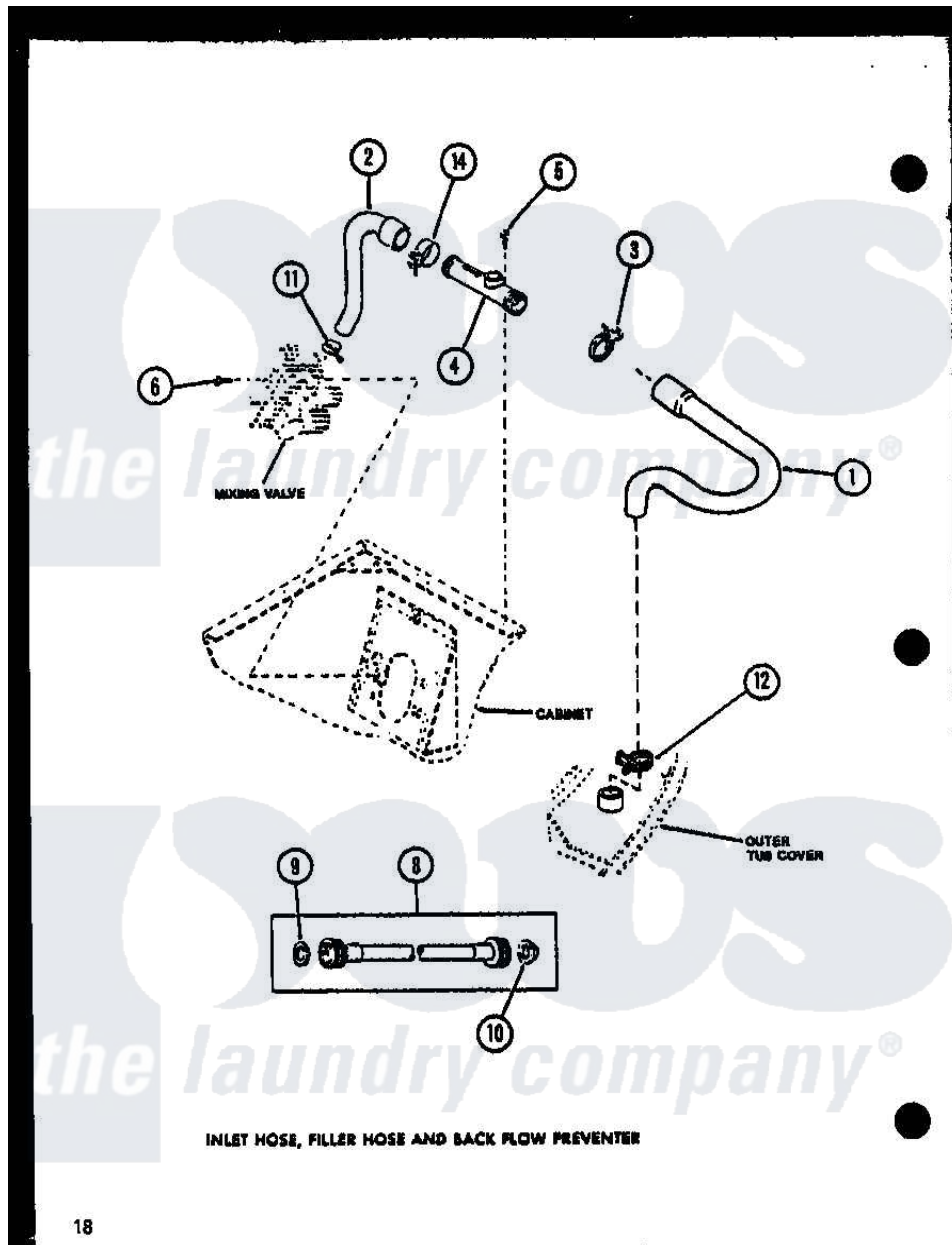

Amana LW2201W (BOM: P1118401W W) 02 - INLET HOSE

18

Amana Residential Amana LW2201W (BOM: P1118401W W) Washer Parts Parts Diagram 02 - INLET HOSE
 Click on the part number to view part

Item	Original Part Number	Replaced By	Status	Part Description
1	R0606556	33186		Hose, Water Inlet
2	R0606503	27183		Hose, Mixing Valve
3	R0601541	285655		Clamp, Hose
4	R0605507	34280		Assembly, Backflow Prevento
5	R0600004	W10116760		Screw
6	R0600009		Not Available	SCREW
8	R0606504	202860		Inlet Hose Assembly
9	R0600505	Y013783		Washer, Inlet Hose
10	R0600504	22002960		Strainer, Washer Inlet
11	R0601505	285655		Clamp, Hose
12	R0601542	29210		Hose Clamp
14	R0601505	285655		Clamp, Hose