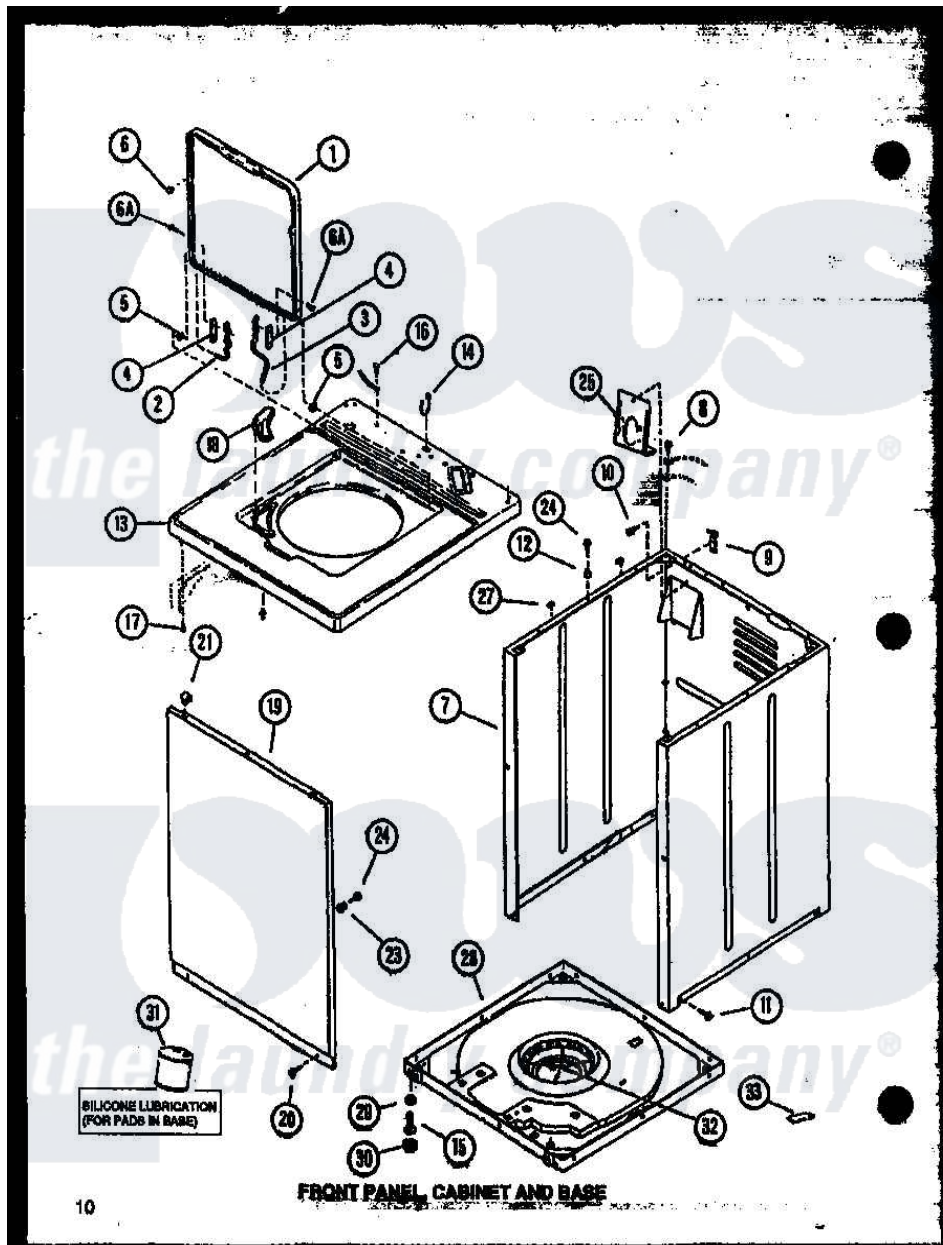

Amana LW2201W (BOM: P1164301W W) 01 - FRONT PANEL

Amana Residential Amana LW2201W (BOM: P1164301W W) Washer Parts Parts Diagram 01 - FRONT PANEL
 Click on the part number to view part

Item	Original Part Number	Replaced By	Status	Part Description
1	33541HP		Not Available	LID,W/INSTRUCTIONS
"	33541WP			Lid, W/Instructions
"	33541L	33541LP		Lid, W/Instructions
2	34326	36438		Hinge, Lid Left
3	34325	36437		Hinge, Lid R
4	33583		Not Available	TERMINAL
5	33446	40008201		Bushing, Hinge
6	33449	W10119828		Screw, Lid Hinge Mounting
"	32507	40038001		Bumper
7	31669WP	38612WP		Kit-Service
"	31669LP	38612LP		Kit Service Cabinet
"	31669HP		Not Available	REPL BY 34475HP
8	56392		Not Available	SCREW,8-18 X 3/8 TAPPI
9	Y27103			Hinge, Hold-Down Lug
10	51780	3390631		Screw, 10-16 X 3/8
11	27196	27001200		Screw

12	56079	505187		Locator, Panel
13	33451HP		Not Available	ASSY, TOP-DOMESTIC W/BLEACH
"	33451WP		Not Available	REPL BY 34902WP
"	33451L		Not Available	CABINET TOP, ALMOND
14	21903	211881		Grommet, Cord Part Not Used-Gas Models Only
15	Y34319	22003428		Leg, Adjustable
16	52909			Screw, 10B-16 X 1/2 HeX
17	Y31644	27001200		Screw
18	33516		Not Available	USE 34776
19	32708LP			Panel, Front
"	32708H		Not Available	PANEL,FRONT
"	32708W	32708WP		Panel Front
20	27196	27001200		Screw
21	28835	22001650		Fastener, Spring
23	28102			Locator, Panel
24	32671	Y014874		Screw, Idler Arm And Sleeve
25	32837	39407		Bracket, Valve
27	Y56128			Pad, Bumper
28	31653P			Assembly, Base-Complete-G90
29	Y21899	40038101		Nut, Leg
30	34318	40016001		Foot, Rubber
31	26594P			Grease, Silicone - 2 Oz Tube
32	434P3		Not Available	KIT,SNUBBER PAD
33	22506P	511637P		Adh Dow 737 Clr 3 Oz Tube