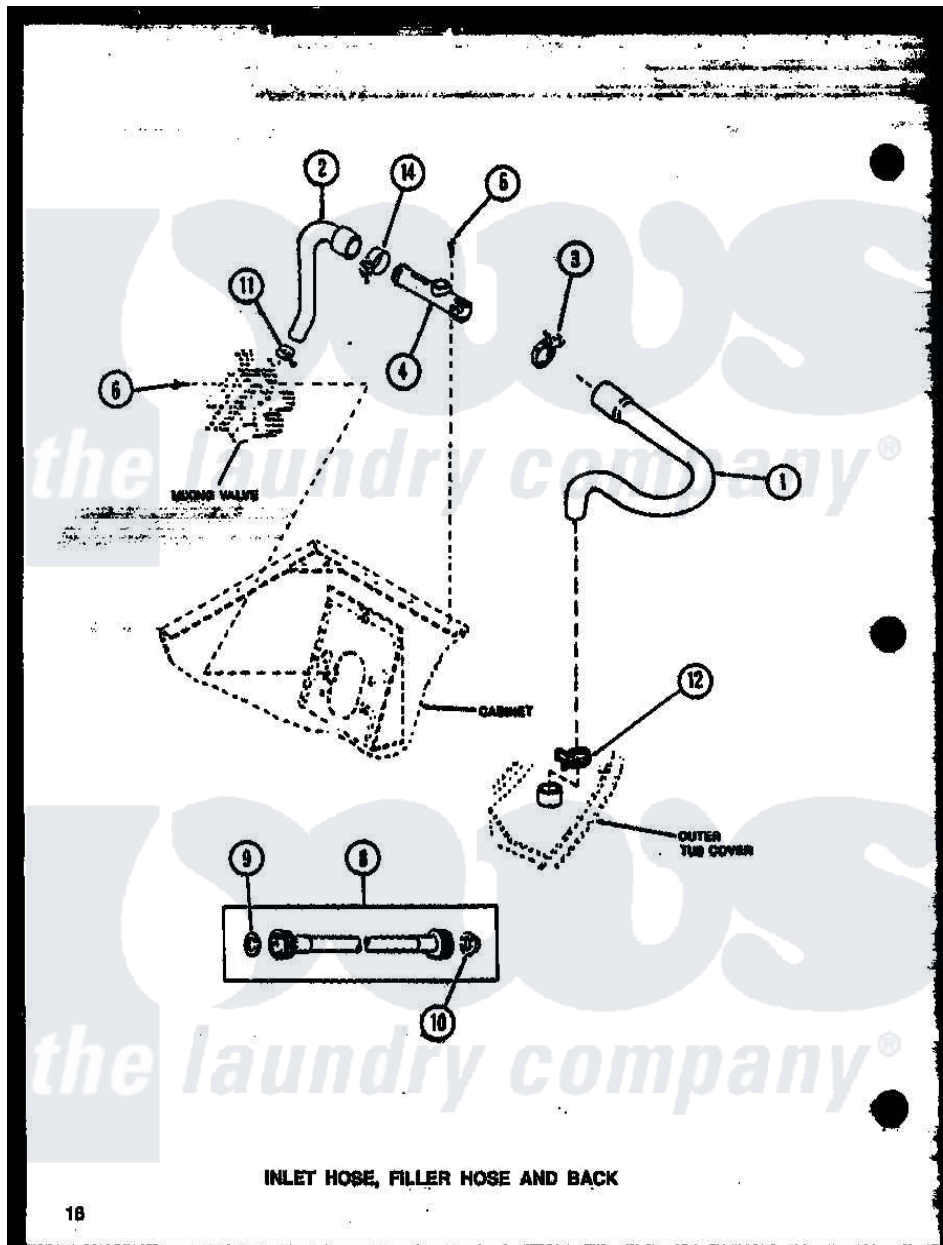

Amana LW2201W (BOM: P1164301W W) 02 - INLET HOSE

Amana Residential Amana LW2201W (BOM: P1164301W W) Washer Parts Parts Diagram 02 - INLET HOSE
 Click on the part number to view part

Item	Original Part Number	Replaced By	Status	Part Description
1	33186			Hose, Water Inlet
2	27183			Hose, Mixing Valve
3	29176	285655		Clamp, Hose
4	27118	34280		Assembly, Backflow Prevento
5	23962	W10116760		Screw
6	56392		Not Available	SCREW,8-18 X 3/8 TAPPI
8	28330P	202860		Inlet Hose Assembly
9	20290	Y013783		Washer, Inlet Hose
10	28605	22002960		Strainer, Washer Inlet
11	27152		Not Available	CLAMP HOSE
12	29210			Hose Clamp
14	27152		Not Available	CLAMP HOSE