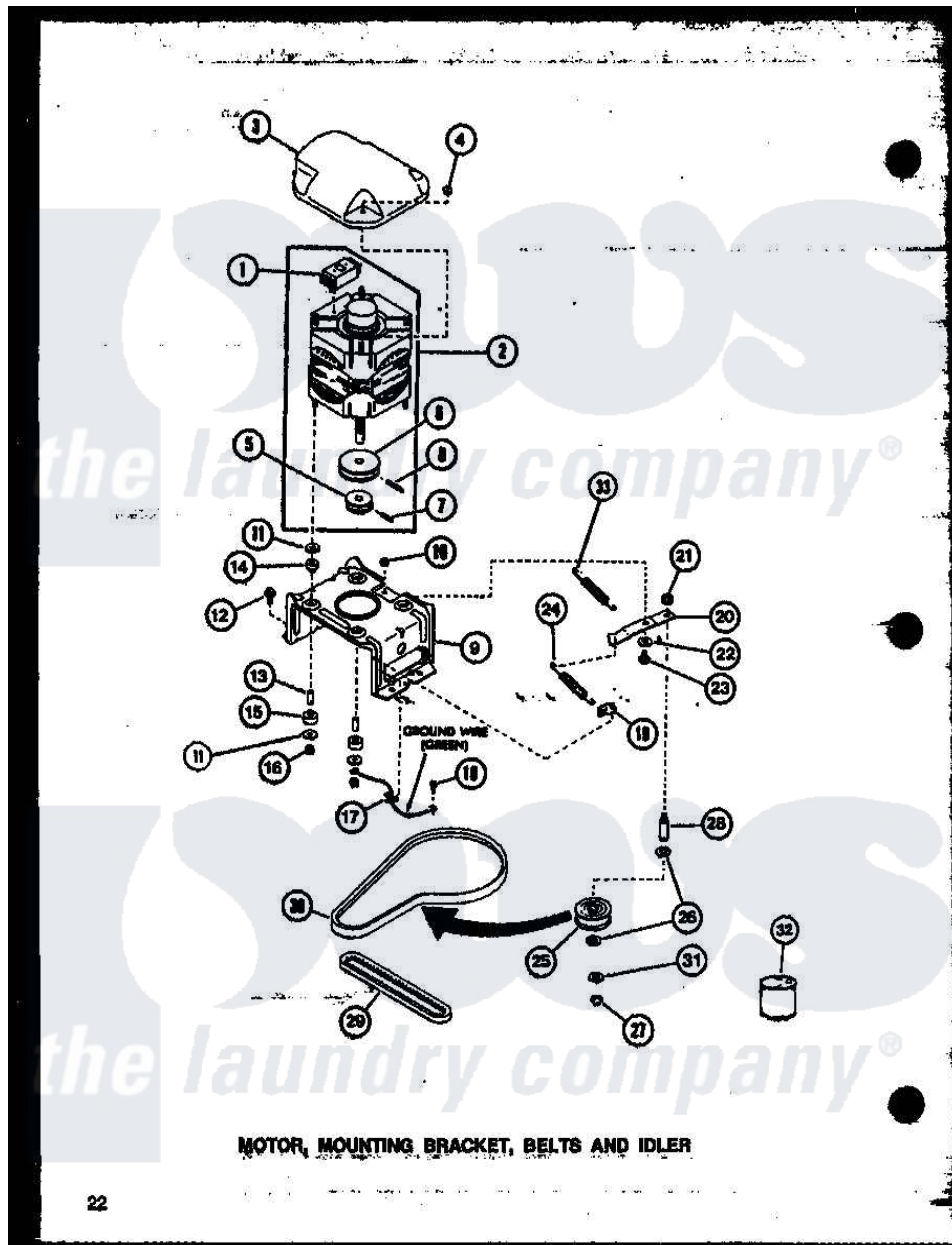

Amana LW2201W (BOM: P1164301W W) 04 - MOTOR

Amana Residential Amana LW2201W (BOM: P1164301W W) Washer Parts Parts Diagram 04 - MOTOR
 Click on the part number to view part

Item	Original Part Number	Replaced By	Status	Part Description
1	Y24149			Switch, Motor
"	24140		Not Available	SWITCH,MOTOR
2	27658	27179P		Motor-Drve
3	27136			Shield, Motor
4	27201			Locknut
5	Y27104		Not Available	PULLEY,MOTOR
6	27171		Not Available	PULLEY,MOTOR
7	10416			Pin, Roll
8	23750			Pin, Roll
9	28791			Bracket, Motor Mount
10	52566	27001225		Nut, Jam Mid Lock 1/4-20
11	03888		Not Available	WASHER
12	Y31645	27001200		Screw
13	27181		Not Available	SPACER,MOTOR
14	01952A			Mounting, Rubber
15	01953		Not Available	WASHER,LOWER MOTOR MOU

16	23604		Nut, Hex 10-32 Lock
17	Y00161	B5733302	Clip, Ground
18	26592		Not Available
19	28849		HEX HEAD SCREW
20	31054	40041002	Clip, Spring
21	28803	2221070	Lever, Idler
22	81392	40054701	Clamp, Nylon
23	27229	40038901	Washer
24	28807	37366	Screw, 1/4-20
25	28800		Spring, Idler
26	Y29443		Not Available
27	23748		WHEEL, IDLER
28	28802		Washer, Felt
29	27155		Ring, Retaining
30	28808		Shaft, Idler
31	52549		Belt, Pump
32	20605		Belt, Agitate And Spin
33	30620		Washer, 501 ID X3/4 Odx
			Not Available
			LUBE, HI TEMPERATURE-56
			Not Available
			SPRING, IDLER LEVER HEL