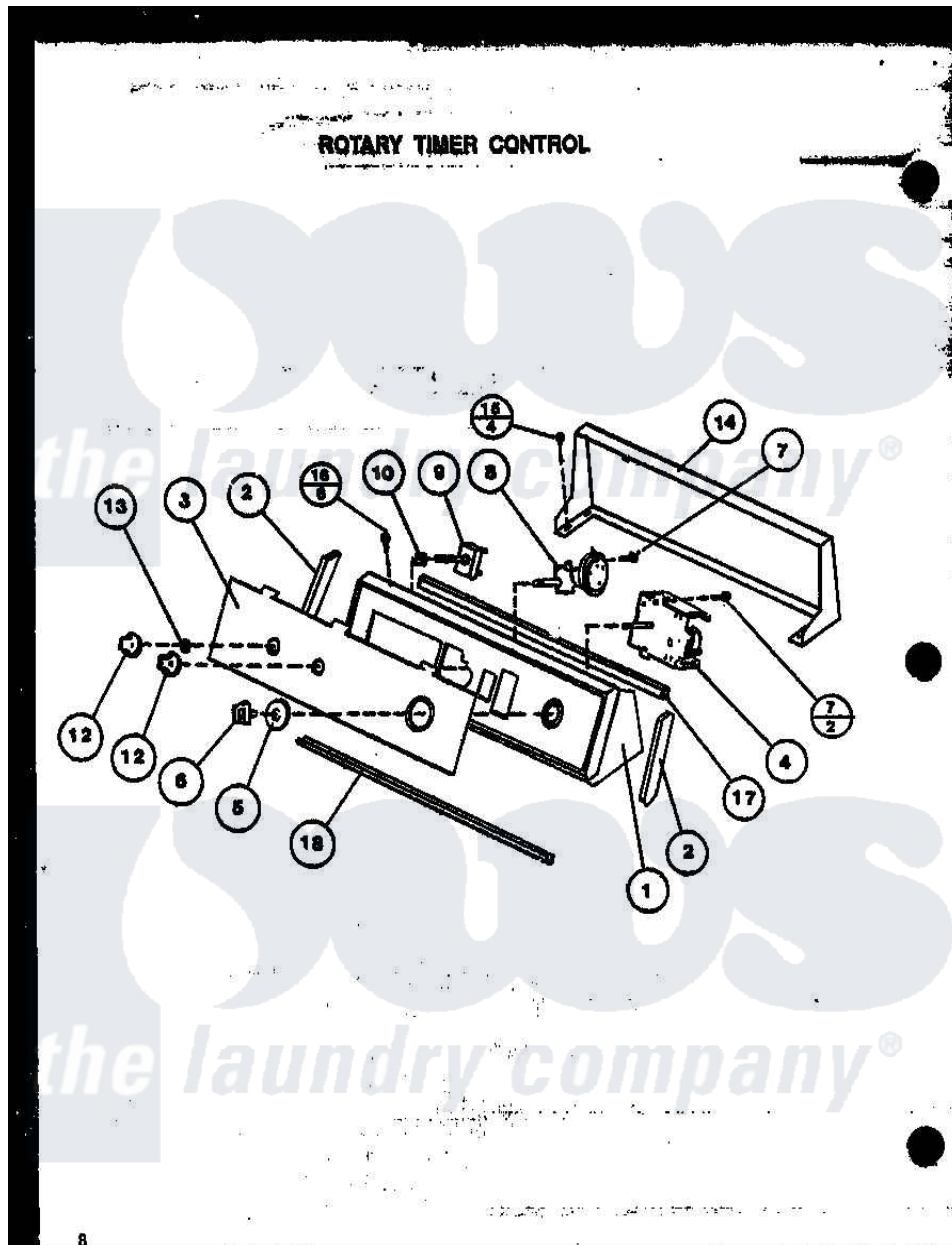

Amana LW2201W (BOM: P1164301W W) 10 - PUMP ASSY

Amana Residential Amana LW2201W (BOM: P1164301W W) Washer Parts Parts Diagram 10 - PUMP ASSY
 Click on the part number to view part

Item	Original Part Number	Replaced By	Status	Part Description
1	33122			Hood And Mounting Plate
2	31249		Not Available	CAP,END-L.H.-CHROME
"	31248			Cap, End-RH-Chrome
3	32889		Not Available	NO LONGER AVAILABLE
4	31239	31239P		Timer 3 Cycle Package
5	33127		Not Available	ASSY,TIMER SKIRT & RIN
6	33126		Not Available	KNOB, TIMER
7	31260			Screw, No.8 X 3/8 Ind H
9	21300		Not Available	SWITCH,TEMPERATURE
10	57584		Not Available	NUT
11	23962	W10116760		Screw
12	33117		Not Available	ASSY,KNOB-ROTARY-GRAY
13	10519		Not Available	RETAINER
14	33619		Not Available	CONTROL HOOD REAR PANEL
15	23962	W10116760		Screw