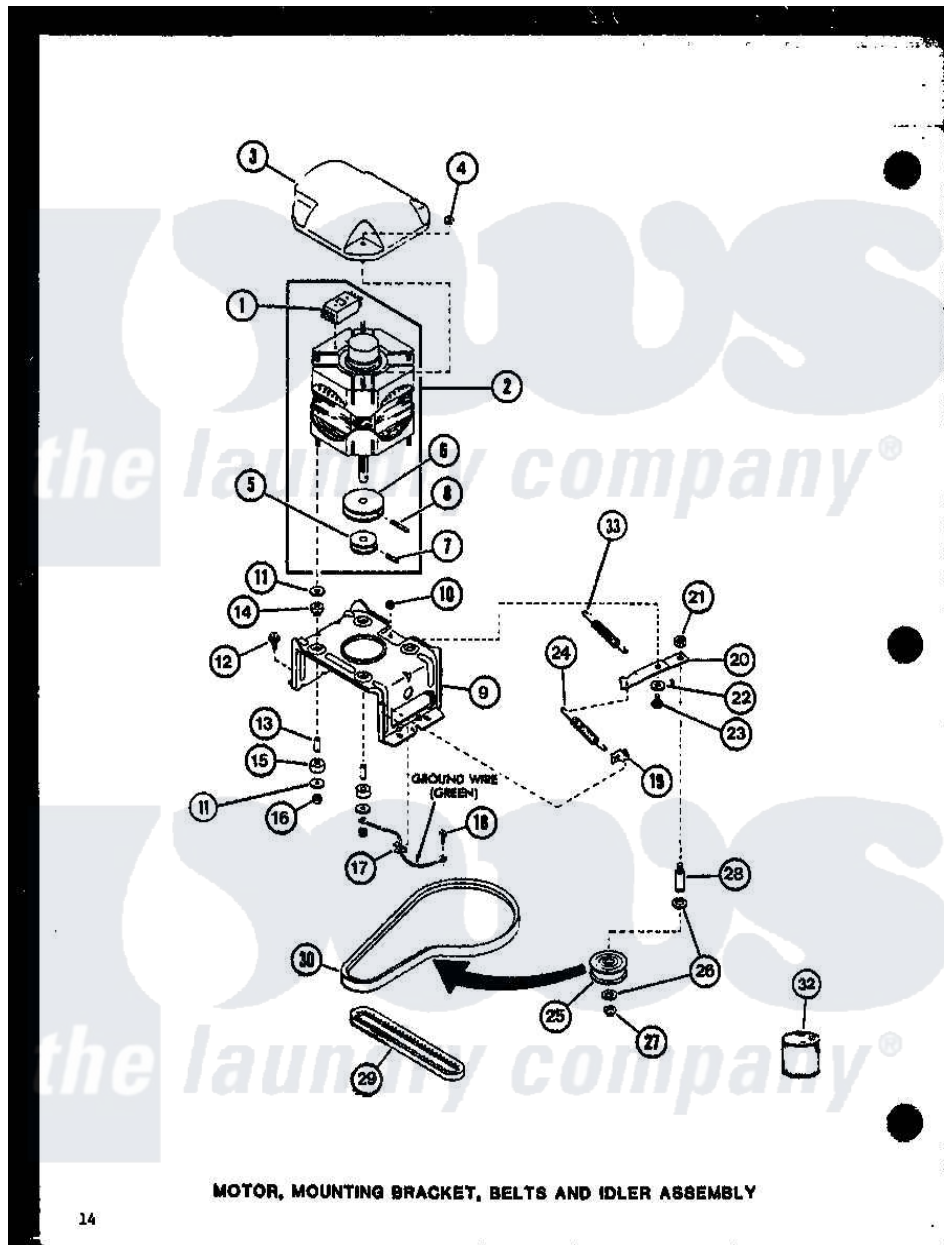

Amana LW2300 (BOM: P7762102W W) 04 - MOTOR

MOTOR, MOUNTING BRACKET, BELTS AND IDLER ASSEMBLY

Amana Residential Amana LW2300 (BOM: P7762102W W) Washer Parts Parts Diagram 04 - MOTOR
 Click on the part number to view part

Item	Original Part Number	Replaced By	Status	Part Description
1	R0602508		Not Available	24139 SWITCH
"	R0602510		Not Available	MOTOR SWITCH
2	R0607001	27179P		Motor-Drive
3	R0603011	27136		Shield, Motor
4	R0601008	27201		Locknut
5	R0609501		Not Available	PULLEY, MOTOR
6	R0609502		Not Available	PULLEY, MOTOR
7	R0601508	10416		Pin, Roll
8	R0601509		Not Available	ROLL PIN
9	R0605514		Not Available	MOTOR MTG BRACKET
10	R0601011	27001225		Nut, Jam Mid Lock 1/4-20
11	R0600510		Not Available	WASHER
12	R0600098	27001200		Screw
13	R0603511		Not Available	SPACER
14	R0606509		Not Available	RUBBER MTG
15	R0606510		Not Available	RUBBER MTG

16	YR0601010	23604	Nut, Hex 10-32 Lock
17	R0601507	B5733302	Clip, Ground
18	R0600017		Not Available SCREW
19	R0601539	28849	Clip, Spring
20	R0605684	40041002	Lever, Idler
21	R0601031	358160	Nut
22	R0600506	40054701	Washer
23	R0600016	40038901	Screw, 1/4-20
24	R0605539	37366	Spring, Idler
25	R0609508		Not Available PULLEY, IDLER
26	R0600552	Y29443	Washer, Felt
27	R0601527	23748	Ring, Retaining
28	R0605538	28802	Shaft, Idler
29	R0606507	27155	Belt, Pump
30	R0606539	28808	Belt, Agitate And Spin
31	R0600526	52549	Washer, 501 ID X3/4 Odx
32	R0608011		Not Available HI TEMP LUBE
33	R0605683		Not Available SPRING, HELPER