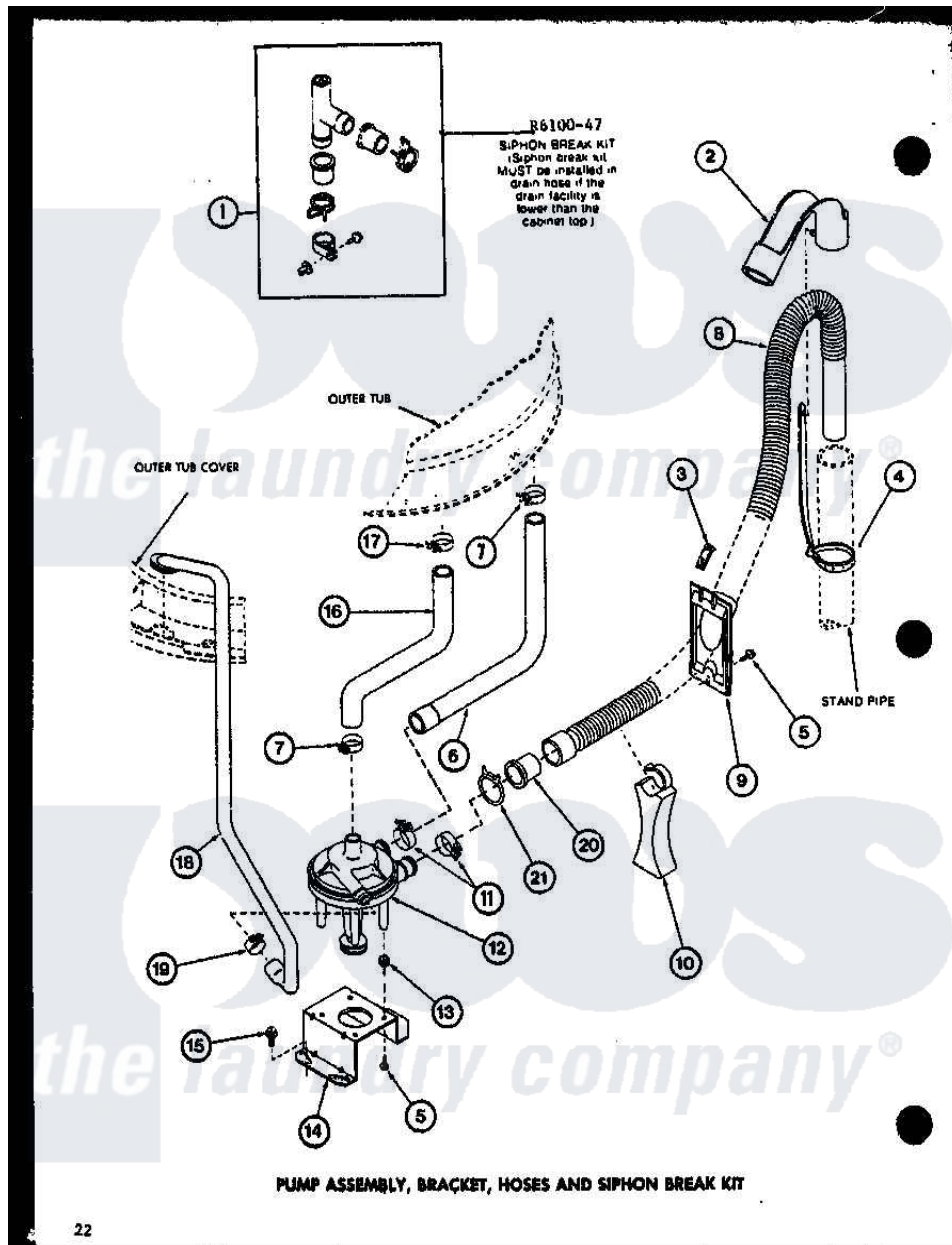

Amana LW2300 (BOM: P7762102W W) 09 - PUMP ASSY

22

Amana Residential Amana LW2300 (BOM: P7762102W W) Washer Parts Parts Diagram 09 - PUMP ASSY
 Click on the part number to view part

Item	Original Part Number	Replaced By	Status	Part Description
1	R0610047	76660		Break-Sphn
2	R0603546	22003814		Retainer, Drain Hose
3	R0601545		Not Available	CLIP, HOSE RETAINER
4	R0603548	8539404		Tie-Wire
5	R0600029	27001200		Screw
6	R0606514		Not Available	HOSE
7	R0601515	285655		Clamp, Hose
8	R0606547	39952		Hose- Drain
9	R0603544		Not Available	HOSE RETAINER
10	R0603547		Not Available	HOSE SUPPORT
11	R0601516	285655		Clamp, Hose
12	R0610501	31968		Assembly, Pump NA
13	R0601014	31098		Screw, 10-10 5/8 Unslot
14	R0605524	27105		Bracket, Pump Mounting
15	R0600098	27001200		Screw
16	R0606513		Not Available	HOSE

17	R0601505	285655	Clamp, Hose
18	R0606512		RECIRCULATING HOSE
19	R0601517	285655	Clamp, Hose
20	R0603545		HOSE ADAPTER
21	R0601544		HOSE CLAMP