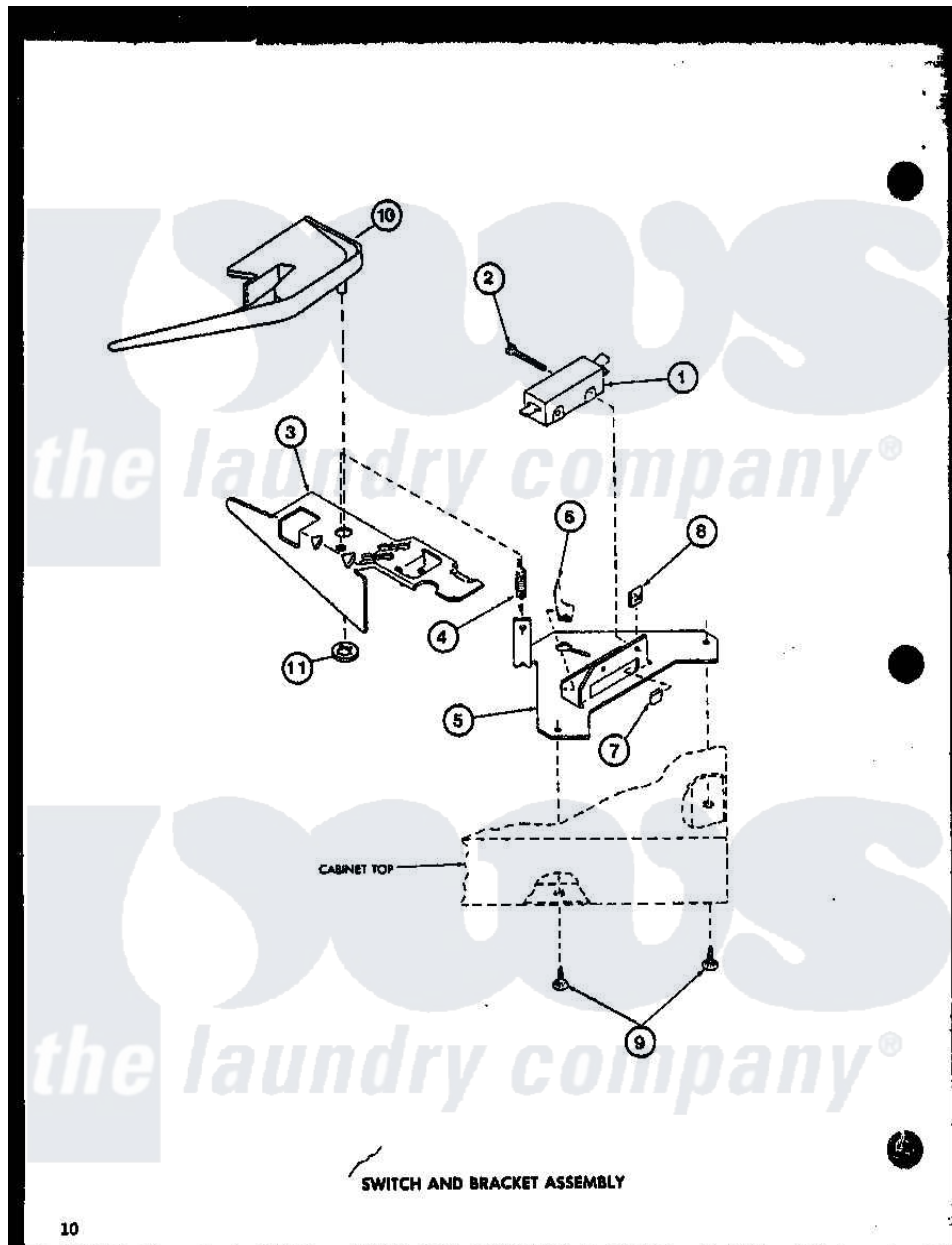

# Amana LW2300 (BOM: P7762102W W) 10 - SWITCH AND BRACKET ASSY

Amana Residential Amana LW2300 (BOM: P7762102W W) Washer Parts Parts Diagram 10 - SWITCH AND BRACKET ASSY

[Click on the part number to view part](#)

Item	Original Part Number	Replaced By	Status	Part Description
1	R0602507	<a href="#">27612</a>		Switch, Lid
2	R0600011		Not Available	SCREW
3	R0605504	<a href="#">27602</a>		Lever, Out-Of-Bal Switch
4	R0605506		Not Available	SPRING
5	R0605505		Not Available	BRACKET
6	R0601503		Not Available	U-CLIP
7	R0601504	<a href="#">27610</a>		Clip, U
8	R0601006		Not Available	NUT
9	R0600012	<a href="#">489464</a>		Screw
10	R0605671		Not Available	SWITCH SHIELD
11	R0601032	<a href="#">29043</a>		Nut, Push