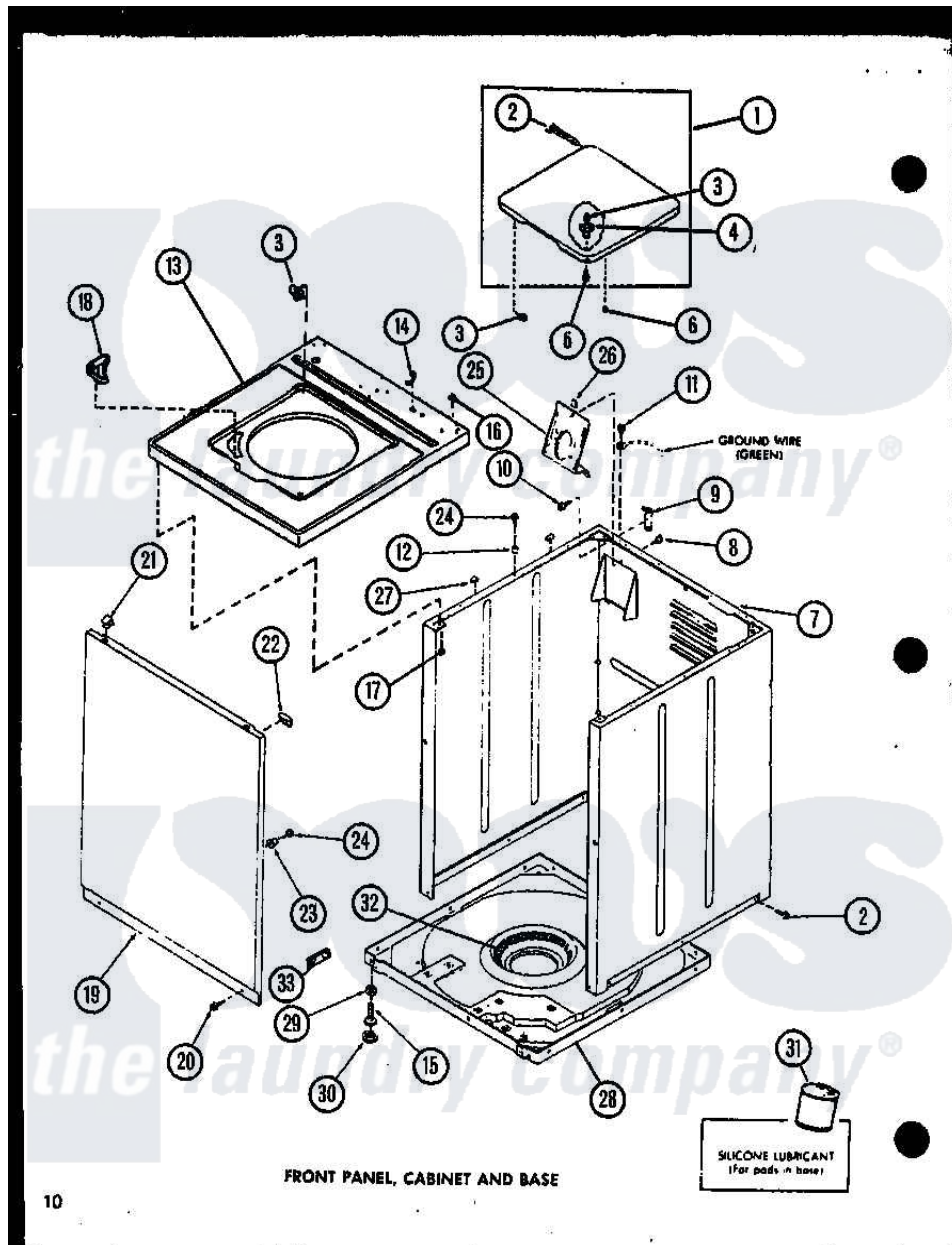

Amana LW2302 (BOM: P1110514W W) 01 - FRONT PANEL

Amana Residential Amana LW2302 (BOM: P1110514W W) Washer Parts Parts Diagram 01 - FRONT PANEL
 Click on the part number to view part

Item	Original Part Number	Replaced By	Status	Part Description
1	R0603146		Not Available	LID "L"
"	R0603208		Not Available	LID
"	R0603147		Not Available	LID "W"
2	R0605695		Not Available	HINGE
3	R0603579	27625		Bushing
4	R0603504			Actuator, Door Switch
5	R0600008	26769		Assembly, Screw And Washer
6	R0606501	40038001		Bumper
7	R0603215		Not Available	CABINET GOLD
"	R0603115	38612WP		Kit-Service
"	R0603090	38612LP		Kit Service Cabinet
8	R0600009		Not Available	SCREW
9	R0605528	Y27103		Hinge, Hold-Down Lug
10	R0600032	3390631		Screw, 10-16 X 3/8
11	R0600033	489464		Screw
12	R0603524	505187		Locator, Panel

13	R0603559		Not Available	TOP, W/BLEACH DESP
"	R0603142	32808LP		Assembly Top And Carton
"	R0603143	32808WP		Assembly Top And Carton
14	R0601502	211881		Grommet, Cord Part Not Used- Gas Models Only
15	R0600030	22003428		Leg, Adjustable
16	R0600040		Not Available	SCREW
17	R0600096		Not Available	SCREW
18	R0603603		Not Available	DISPENSER, BLEACH
19	R0603216		Not Available	PANEL, FRONT, GOLD
"	R0603116	32708WP		Panel Front
"	R0603052	32708LP		Panel, Front
20	R0600029	27001200		Screw
21	R0601520	22001650		Fastener, Spring
22	R0603526		Not Available	PROTECTOR
23	R0603525		Not Available	LOCATER LUG
24	R0600031	Y014874		Screw, Idler Arm And Sleeve
25	R0605527	39407		Bracket, Valve
26	R0601007	54038		NUt, Speed U-Type
27	R0606519	Y56128		Pad, Bumper
28	R0603107	31653P		Assembly, Base-Complete- G90
29	R0601016	40038101		Nut, Leg
30	R0606518	40016001		Foot, Rubber
31	R0608002	26594P		Grease, Silicone - 2 Oz Tube
32	R0610052		Not Available	SNUBBER PAD
33	R0608012	511637P		Adh Dow 737 Clr 3 Oz Tube
NI	R0603599		Not Available	ENCLOSURE, WIRE HARNES