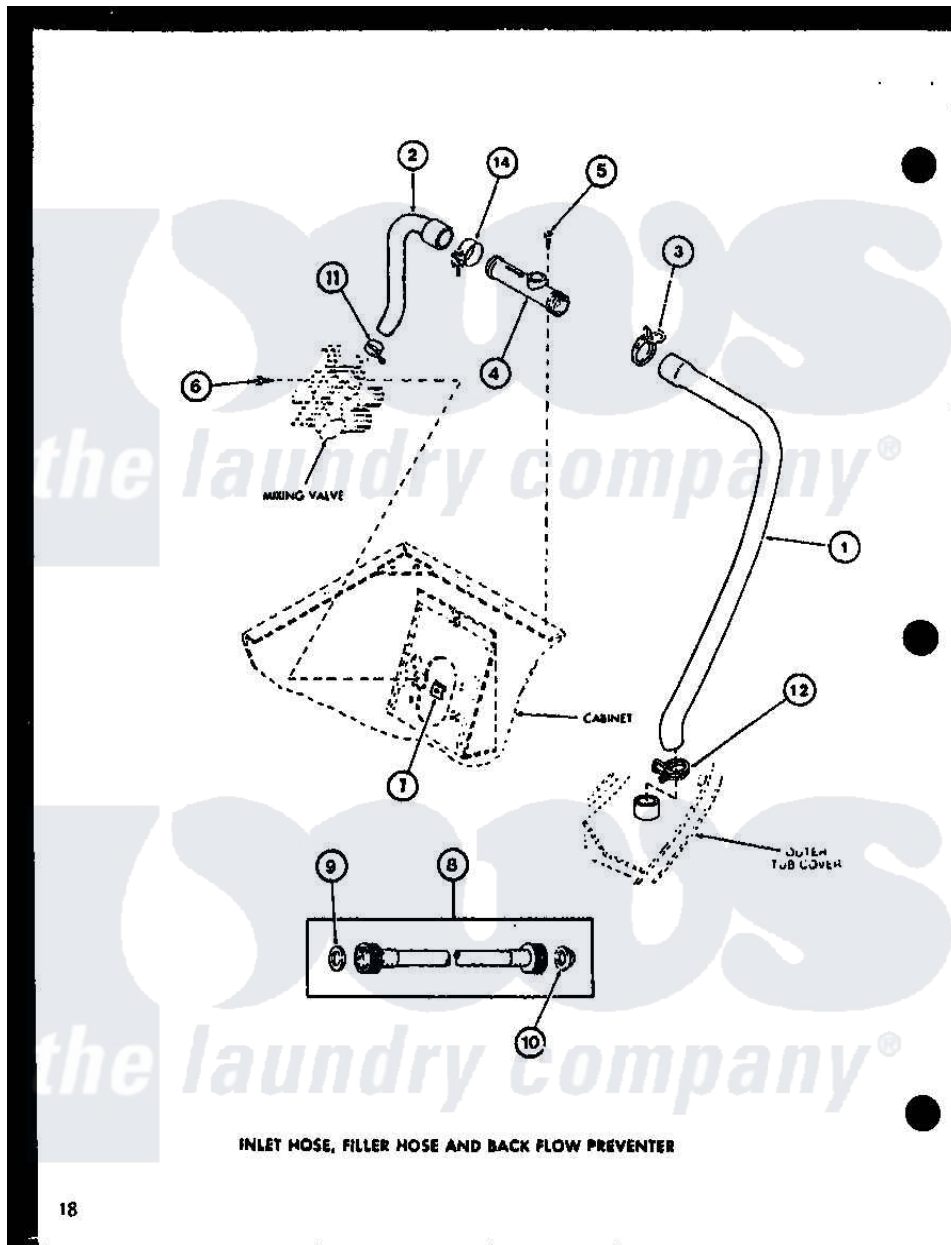

Amana LW2302 (BOM: P1110514W W) 02 - INLET HOSE

Amana Residential Amana LW2302 (BOM: P1110514W W) Washer Parts Parts Diagram 02 - INLET HOSE  
 Click on the part number to view part

Item	Original Part Number	Replaced By	Status	Part Description
1	R0606548	<a href="#">31140</a>		Hose, Water Inlet
2	R0606503	<a href="#">27183</a>		Hose, Mixing Valve
3	R0601541	<a href="#">285655</a>		Clamp, Hose
4	R0605507	<a href="#">34280</a>		Assembly, Backflow Prevento
5	R0600004	<a href="#">W10116760</a>		Screw
6	R0600009		Not Available	SCREW
7	R0601007	<a href="#">54038</a>		NUt, Speed U-Type
8	R0606504	<a href="#">202860</a>		Inlet Hose Assembly
9	R0600505	<a href="#">Y013783</a>		Washer, Inlet Hose
10	R0600504	<a href="#">22002960</a>		Strainer, Washer Inlet
11	R0601505	<a href="#">285655</a>		Clamp, Hose
12	R0601542	<a href="#">29210</a>		Hose Clamp
14	R0601505	<a href="#">285655</a>		Clamp, Hose