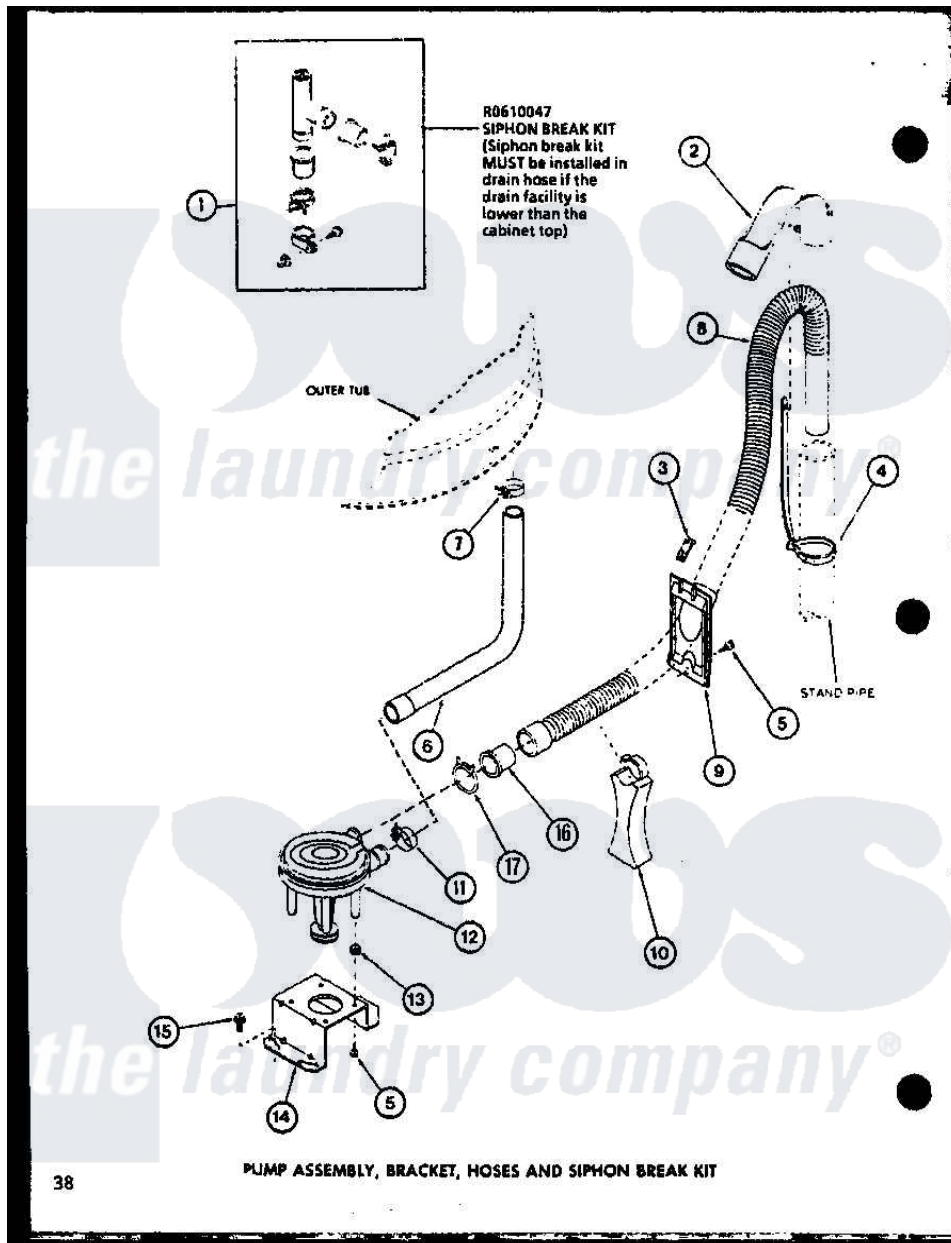

Amana LW2302 (BOM: P1110514W W) 09 - PUMP ASSY

Amana Residential Amana LW2302 (BOM: P1110514W W) Washer Parts Parts Diagram 09 - PUMP ASSY  
 Click on the part number to view part

Item	Original Part Number	Replaced By	Status	Part Description
1	R0610047	<a href="#">76660</a>		Break-Sphn
2	R0603546	<a href="#">22003814</a>		Retainer, Drain Hose
3	R0601545		Not Available	CLIP, HOSE RETAINER
4	R0603548	<a href="#">8539404</a>		Tie-Wire
5	R0600029	<a href="#">27001200</a>		Screw
6	R0606514		Not Available	HOSE
7	R0601515	<a href="#">285655</a>		Clamp, Hose
8	R0606547	<a href="#">39952</a>		Hose- Drain
9	R0603544		Not Available	HOSE RETAINER
10	R0603547		Not Available	HOSE SUPPORT
11	R0601516	<a href="#">285655</a>		Clamp, Hose
12	R0610503	<a href="#">31969</a>		Assembly, Pump NA
13	R0601014	<a href="#">31098</a>		Screw, 10-10 5/8 Unslot
14	R0605524	<a href="#">27105</a>		Bracket, Pump Mounting
15	R0600098	<a href="#">27001200</a>		Screw
16	R0603545		Not Available	HOSE ADAPTER