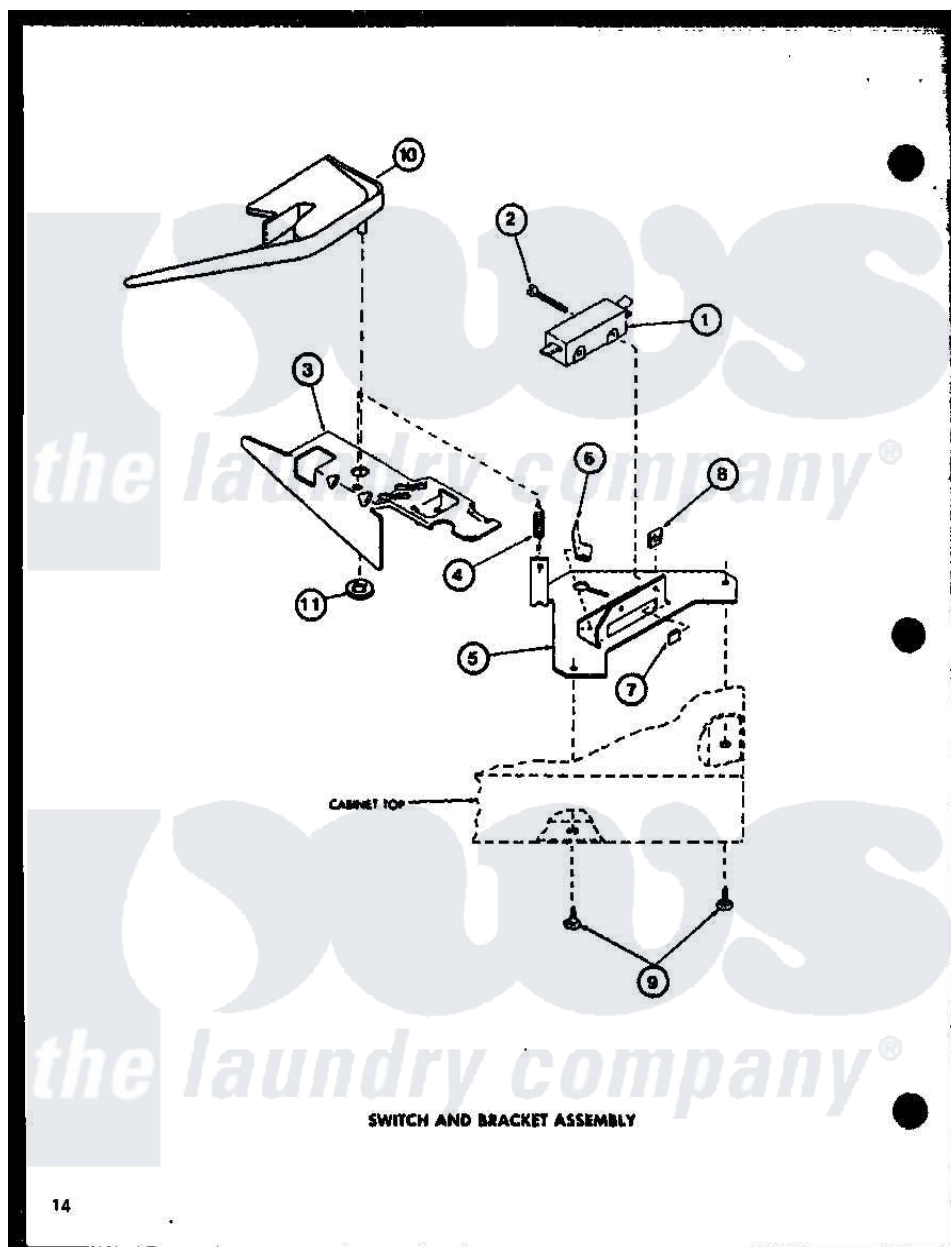

Amana LW2302 (BOM: P1110514W W) 10 - SWITCH AND BRACKET ASSY

Amana [Residential Amana LW2302 \(BOM: P1110514W W\) Washer Parts](#) Parts Diagram 10 - SWITCH AND BRACKET ASSY

[Click on the part number to view part](#)

Item	Original Part Number	Replaced By	Status	Part Description
1	R0602507	27612		Switch, Lid
2	R0600011		Not Available	SCREW
3	R0605504	27602		Lever, Out-Of-Bal Switch
4	R0605506		Not Available	SPRING
5	R0605505		Not Available	BRACKET
6	R0601503		Not Available	U-CLIP
7	R0601504	27610		Clip, U
8	R0601006		Not Available	NUT
9	R0600012	489464		Screw
10	R0605671		Not Available	SWITCH SHIELD
11	R0601032	29043		Nut, Push
NI	R0603601		Not Available	ENCLOSURE, LID SWITCH