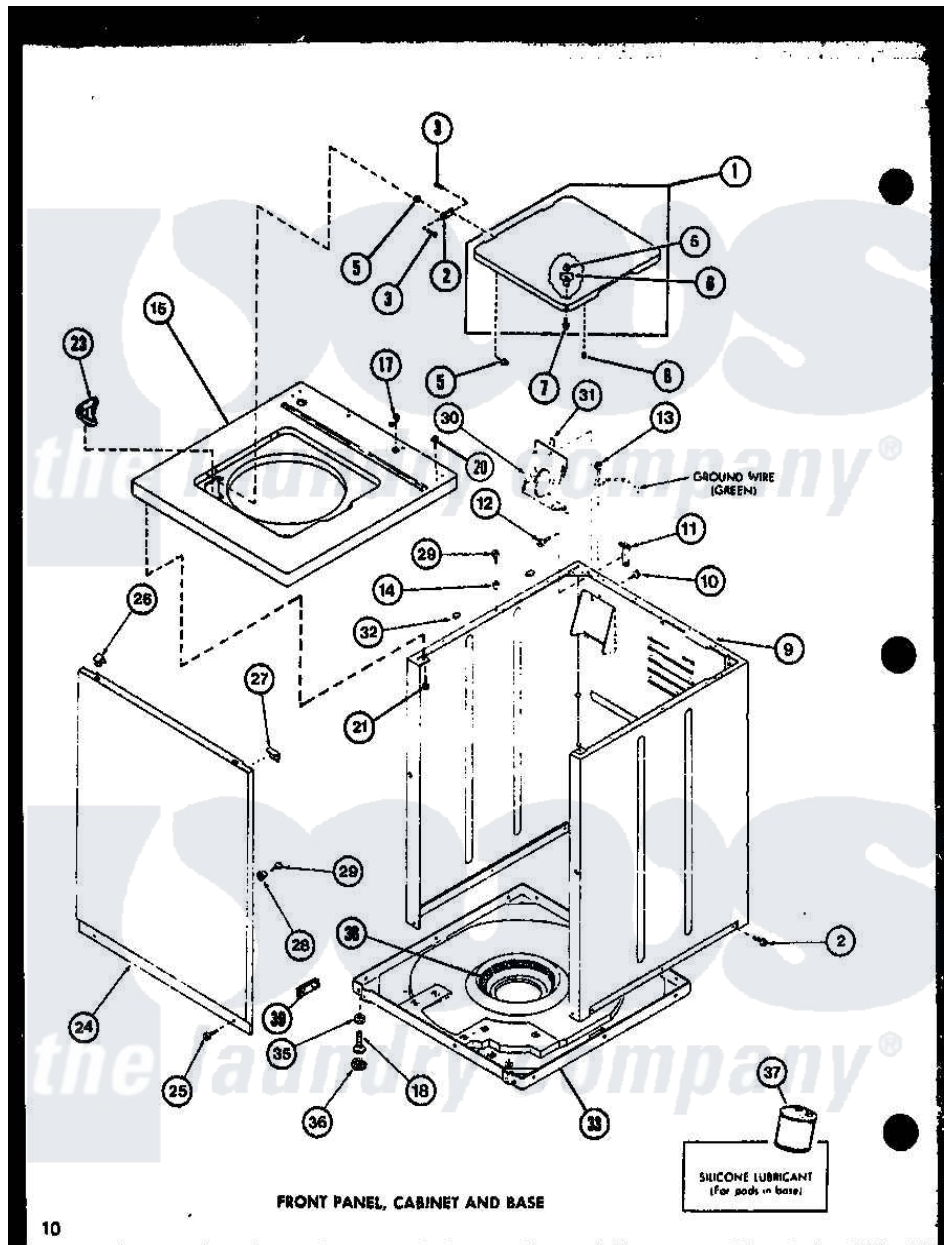

Amana LW2302 (BOM: P7762112W W) 01 - FRONT PANEL

Amana Residential Amana LW2302 (BOM: P7762112W W) Washer Parts Parts Diagram 01 - FRONT PANEL
 Click on the part number to view part

Item	Original Part Number	Replaced By	Status	Part Description
1	R0603147		Not Available	LID "W"
"	R0603146		Not Available	LID "L"
2	R0605695		Not Available	HINGE
5	R0603579	27625		Bushing
6	R0603504			Actuator, Door Switch
7	R0600008	26769		Assembly, Screw And Washer
8	R0606501	40038001		Bumper
9	R0603115	38612WP		Kit-Service
"	R0603090	38612LP		Kit Service Cabinet
10	R0600009		Not Available	SCREW
11	R0605528	Y27103		Hinge, Hold-Down Lug
12	R0600032	3390631		Screw, 10-16 X 3/8
13	R0600033	489464		Screw
14	R0603524	505187		Locator, Panel
15	R0603559		Not Available	TOP, W/BLEACH DESP
"	R0603142	32808LP		Assembly Top And Carton

"	R0603143	32808WP	Assembly Top And Carton
17	R0601502	211881	Grommet, Cord Part Not Used-Gas Models Only
18	R0600030	22003428	Leg, Adjustable
20	R0600040		Not Available SCREW
21	R0600096		Not Available SCREW
23	R0603503		Not Available BLEACH DISPENSER
24	R0603116	32708WP	Panel Front
"	R0603052	32708LP	Panel, Front
25	R0600029	27001200	Screw
26	R0601520	22001650	Fastener, Spring
27	R0603526		Not Available PROTECTOR
28	R0603525		Not Available LOCATER LUG
29	R0600031	Y014874	Screw, Idler Arm And Sleeve
30	R0605527	39407	Bracket, Valve
31	R0601007	54038	NUt, Speed U-Type
32	R0606519	Y56128	Pad, Bumper
33	R0603107	31653P	Assembly, Base-Complete-G90
35	R0601016	40038101	Nut, Leg
36	R0606518	40016001	Foot, Rubber
37	R0608002	26594P	Grease, Silicone - 2 Oz Tube
38	R0610052		Not Available SNUBBER PAD
39	R0608012	511637P	Adh Dow 737 Clr 3 Oz Tube