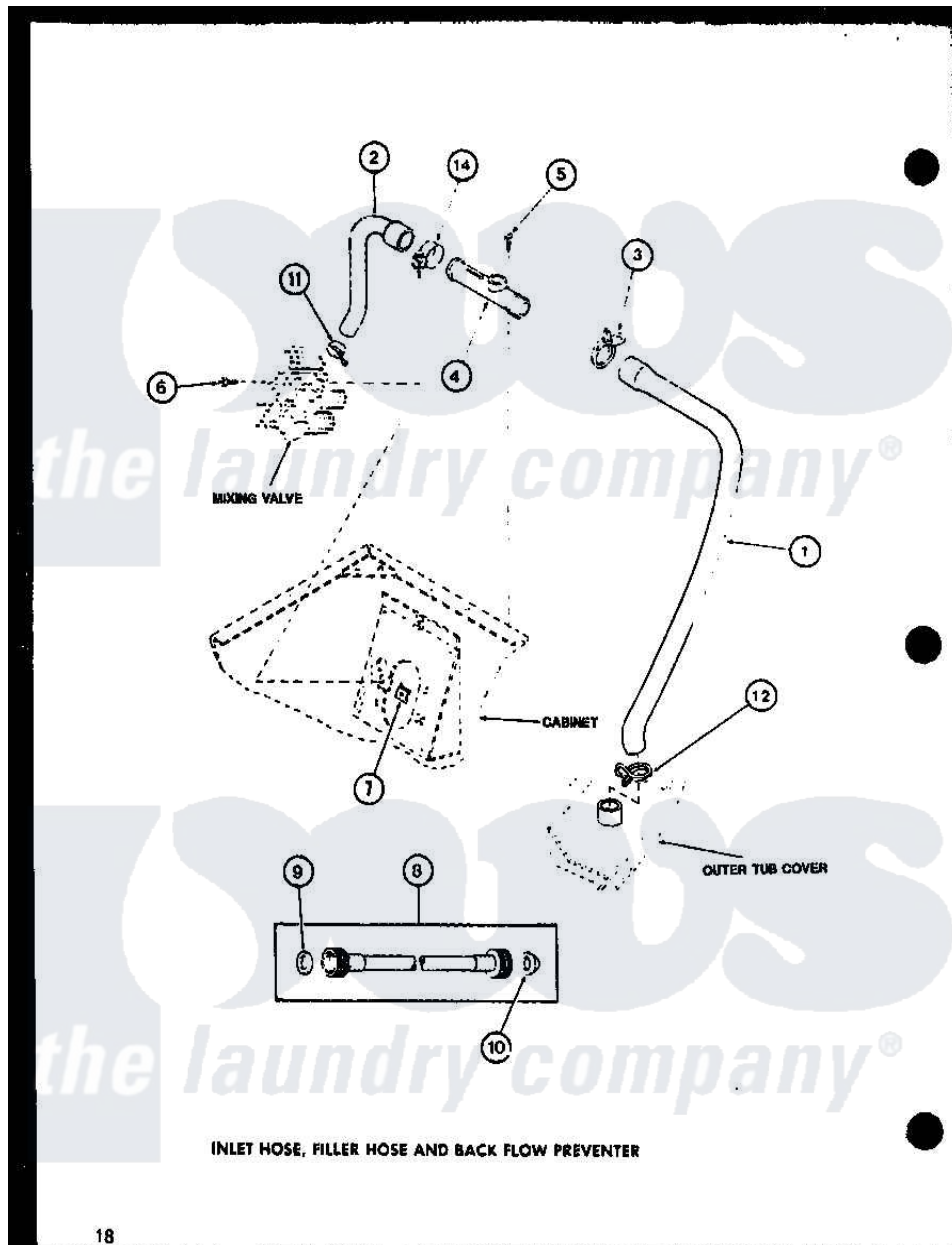

Amana LW2302 (BOM: P7762112W W) 02 - INLET HOSE

18

Amana [Residential Amana LW2302 \(BOM: P7762112W W\) Washer Parts](#) Parts Diagram 02 - INLET HOSE
 Click on the part number to view part

Item	Original Part Number	Replaced By	Status	Part Description
1	R0606548	31140		Hose, Water Inlet
2	R0606503	27183		Hose, Mixing Valve
3	R0601541	285655		Clamp, Hose
4	R0605507	34280		Assembly, Backflow Prevento
5	R0600004	W10116760		Screw
6	R0600009		Not Available	SCREW
7	R0601007	54038		NUt, Speed U-Type
8	R0606504	202860		Inlet Hose Assembly
9	R0600505	Y013783		Washer, Inlet Hose
10	R0600504	22002960		Strainer, Washer Inlet
11	R0601505	285655		Clamp, Hose
12	R0601542	29210		Hose Clamp
14	R0601505	285655		Clamp, Hose