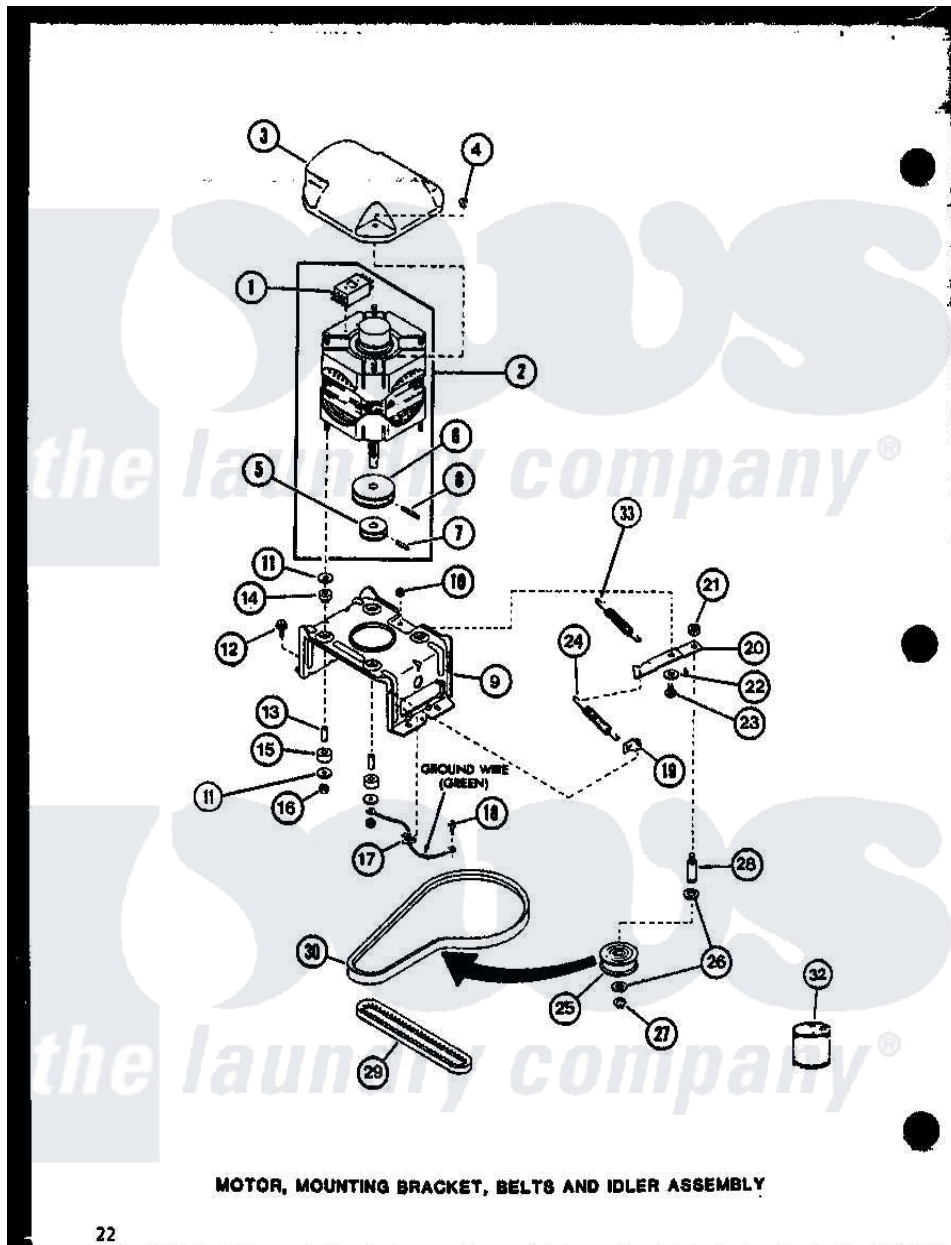

Amana LW2302 (BOM: P7762112W W) 04 - MOTOR

22

Amana Residential Amana LW2302 (BOM: P7762112W W) Washer Parts Parts Diagram 04 - MOTOR
 Click on the part number to view part

Item	Original Part Number	Replaced By	Status	Part Description
1	R0602508		Not Available	24139 SWITCH
"	R0602510		Not Available	MOTOR SWITCH
2	R0607001	27179P		Motor-Drive
3	R0603011	27136		Shield, Motor
4	R0601008	27201		Locknut
5	R0609501		Not Available	PULLEY, MOTOR
6	R0609502		Not Available	PULLEY, MOTOR
7	R0601508	10416		Pin, Roll
8	R0601509		Not Available	ROLL PIN
9	R0605514		Not Available	MOTOR MTG BRACKET
10	R0601011	27001225		Nut, Jam Mid Lock 1/4-20
11	R0600510		Not Available	WASHER
12	R0600098	27001200		Screw
13	R0603511		Not Available	SPACER
14	R0606509		Not Available	RUBBER MTG
15	R0606510		Not Available	RUBBER MTG

16	YR0601010	23604		Nut, Hex 10-32 Lock
17	R0601507	B5733302		Clip, Ground
18	R0600017		Not Available	SCREW
19	R0601539	28849		Clip, Spring
20	R0605684	40041002		Lever, Idler
21	R0601031	358160		Nut
22	R0600506	40054701		Washer
23	R0600016	40038901		Screw, 1/4-20
24	R0605539	37366		Spring, Idler
25	R0609508		Not Available	PULLEY, IDLER
26	R0600552	Y29443		Washer, Felt
27	R0601527	23748		Ring, Retaining
28	R0605538	28802		Shaft, Idler
29	R0606507	27155		Belt, Pump
30	R0606539	28808		Belt, Agitate And Spin
31	R0600526	52549		Washer, 501 ID X3/4 Odx
32	R0608011		Not Available	HI TEMP LUBE
33	R0605683		Not Available	SPRING, HELPER