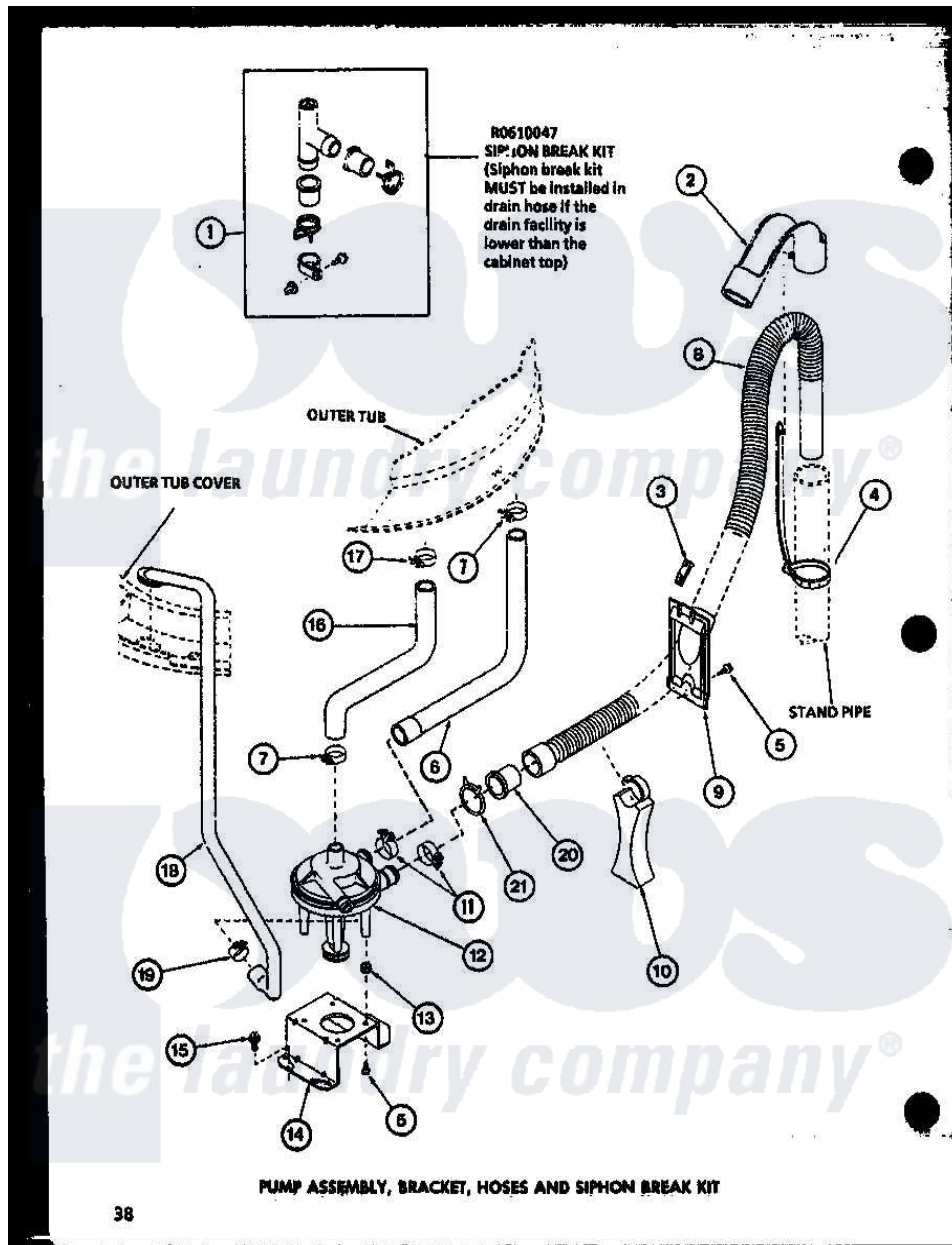

Amana LW2302 (BOM: P7762112W W) 09 - PUMP ASSY

Amana Residential Amana LW2302 (BOM: P7762112W W) Washer Parts Parts Diagram 09 - PUMP ASSY  
 Click on the part number to view part

Item	Original Part Number	Replaced By	Status	Part Description
1	R0610047	<a href="#">76660</a>		Break-Sphn
2	R0603546	<a href="#">22003814</a>		Retainer, Drain Hose
3	R0601545		Not Available	CLIP, HOSE RETAINER
4	R0603548	<a href="#">8539404</a>		Tie-Wire
5	R0600029	<a href="#">27001200</a>		Screw
6	R0606514		Not Available	HOSE
7	R0601515	<a href="#">285655</a>		Clamp, Hose
8	R0606547	<a href="#">39952</a>		Hose- Drain
9	R0603544		Not Available	HOSE RETAINER
10	R0603547		Not Available	HOSE SUPPORT
11	R0601516	<a href="#">285655</a>		Clamp, Hose
12	R0610501	<a href="#">31968</a>		Assembly, Pump NA
13	R0601014	<a href="#">31098</a>		Screw, 10-10 5/8 Unslot
14	R0605524	<a href="#">27105</a>		Bracket, Pump Mounting
15	R0600098	<a href="#">27001200</a>		Screw
16	R0606513		Not Available	HOSE

17	R0601505	<a href="#">285655</a>	Clamp, Hose
18	R0606512		RECIRCULATING HOSE
19	R0601517	<a href="#">285655</a>	Clamp, Hose
20	R0603545		HOSE ADAPTER
21	R0601544		HOSE CLAMP