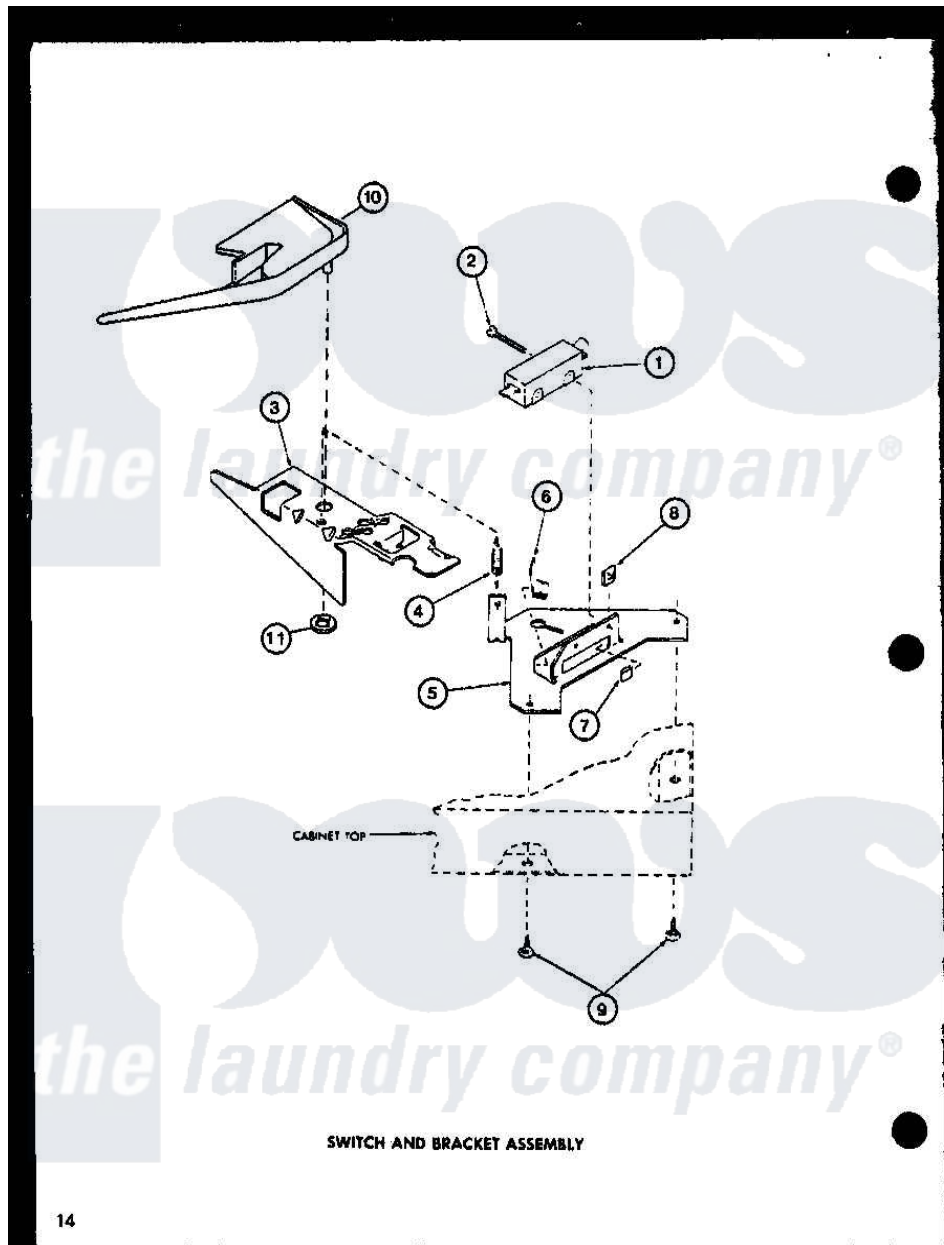

Amana LW2302 (BOM: P7762112W W) 10 - SWITCH ANDBRACKET ASSY

14

Amana [Residential Amana LW2302 \(BOM: P7762112W W\) Washer Parts](#) Parts Diagram 10 - SWITCH ANDBRACKET ASSY

[Click on the part number to view part](#)

Item	Original Part Number	Replaced By	Status	Part Description
1	R0602507	27612		Switch, Lid
2	R0600011		Not Available	SCREW
3	R0605504	27602		Lever, Out-Of-Bal Switch
4	R0605506		Not Available	SPRING
5	R0605505		Not Available	BRACKET
6	R0601503		Not Available	U-CLIP
7	R0601504	27610		Clip, U
8	R0601006		Not Available	NUT
9	R0600012	489464		Screw
10	R0605671		Not Available	SWITCH SHIELD
11	R0601032	29043		Nut, Push