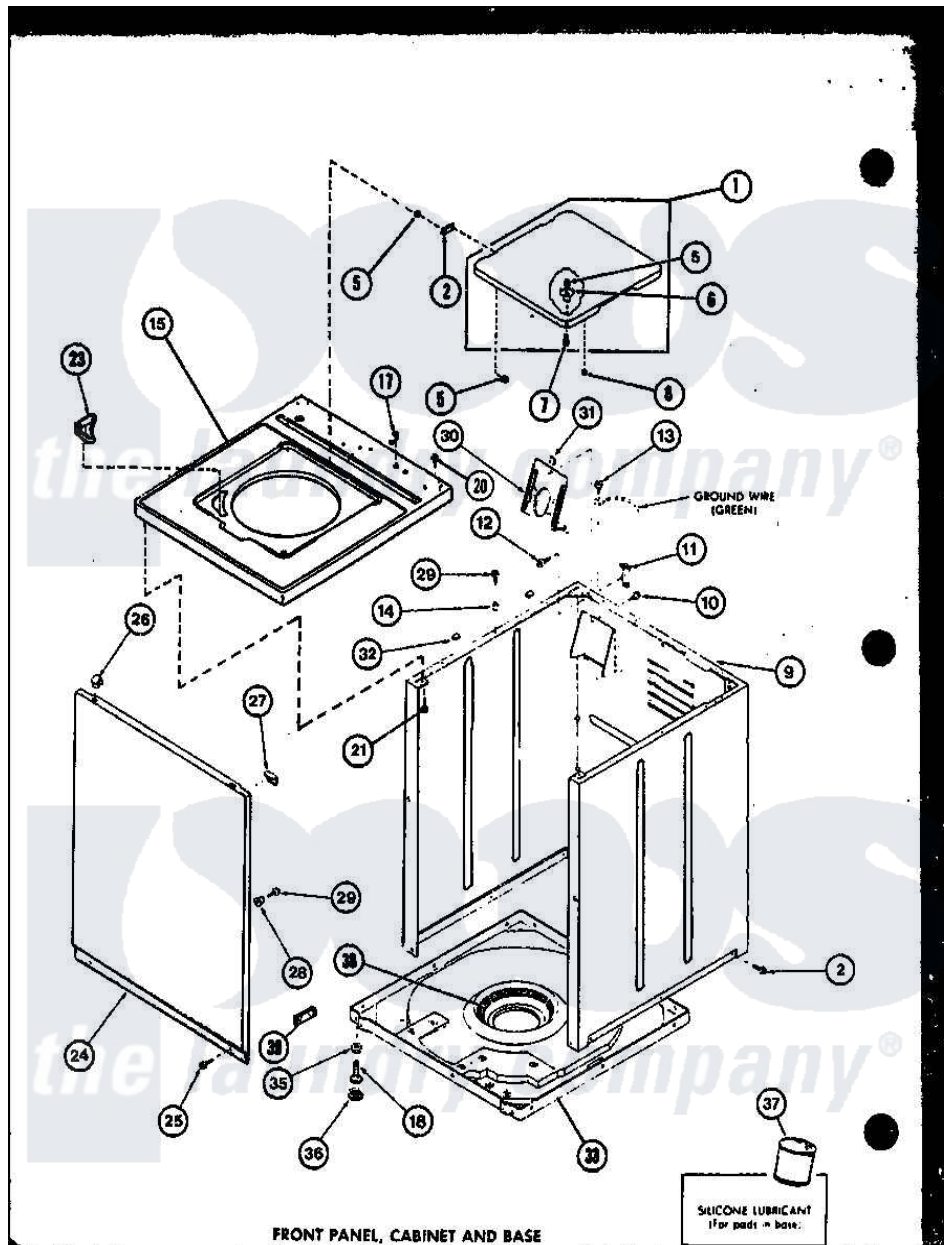

Amana LW2302 (BOM: P7762124W W) 01 - FRONT PANEL

FRONT PANEL, CABINET AND BASE

Amana Residential Amana LW2302 (BOM: P7762124W W) Washer Parts Parts Diagram 01 - FRONT PANEL

Click on the part number to view part

Item	Original Part Number	Replaced By	Status	Part Description
1	R0603146		Not Available	LID "L"
"	R0603208		Not Available	LID
"	R0603147		Not Available	LID "W"
2	R0605695		Not Available	HINGE
5	R0603579	27625		Bushing
6	R0603504			Actuator, Door Switch
7	R0600008	26769		Assembly, Screw And Washer
8	R0606501	40038001		Bumper
9	R0603209		Not Available	CABINET, GOLD
"	R0603115	38612WP		Kit-Service
"	R0603090	38612LP		Kit Service Cabinet
10	R0600009		Not Available	SCREW
11	R0605528	Y27103		Hinge, Hold-Down Lug
12	R0600032	3390631		Screw, 10-16 X 3/8
13	R0600033	489464		Screw
14	R0603524	505187		Locator, Panel

15	R0603559	Not Available	TOP, W/BLEACH DESP
"	R0603142	32808LP	Assembly Top And Carton
"	R0603143	32808WP	Assembly Top And Carton
17	R0601502	211881	Grommet, Cord Part Not Used- Gas Models Only
18	R0600030	22003428	Leg, Adjustable
20	R0600040	Not Available	SCREW
21	R0600096	Not Available	SCREW
23	R0603603	Not Available	DISPENSER, BLEACH
24	R0603210	Not Available	PANEL, FRONT GOLD
"	R0603116	32708WP	Panel Front
"	R0603052	32708LP	Panel, Front
25	R0600029	27001200	Screw
26	R0601520	22001650	Fastener, Spring
27	R0603526	Not Available	PROTECTOR
28	R0603525	Not Available	LOCATER LUG
29	R0600031	Y014874	Screw, Idler Arm And Sleeve
30	R0605527	39407	Bracket, Valve
31	R0601007	54038	NUt, Speed U-Type
32	R0606519	Y56128	Pad, Bumper
33	R0603107	31653P	Assembly, Base-Complete- G90
35	R0601016	40038101	Nut, Leg
36	R0606518	40016001	Foot, Rubber
37	R0608002	26594P	Grease, Silicone - 2 Oz Tube
38	R0610052	Not Available	SNUBBER PAD
39	R0608012	511637P	Adh Dow 737 Clr 3 Oz Tube
NI	R0603599	Not Available	ENCLOSURE, WIRE HARNES