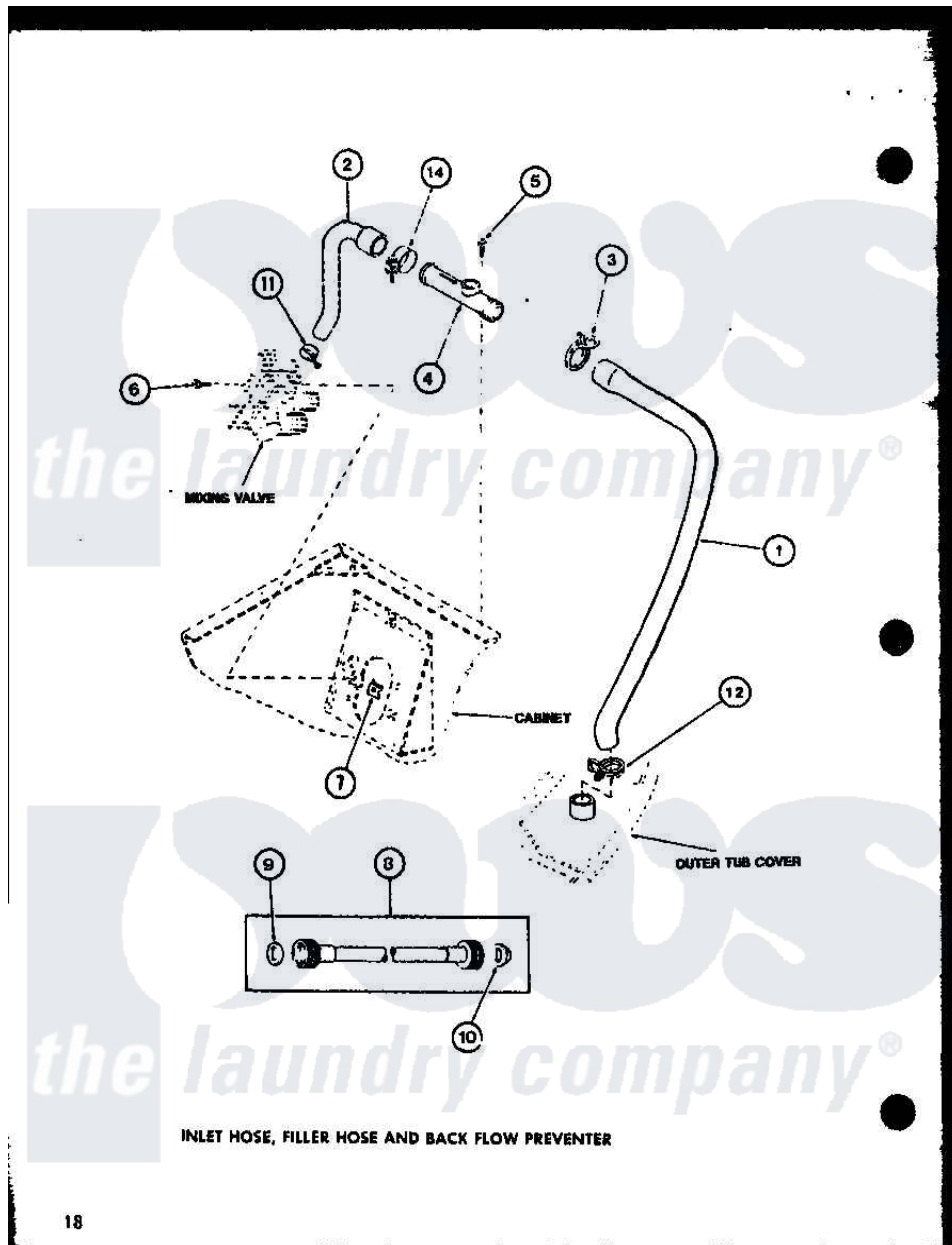

Amana LW2302 (BOM: P7762124W W) 02 - INLET HOSE

Amana Residential Amana LW2302 (BOM: P7762124W W) Washer Parts Parts Diagram 02 - INLET HOSE  
 Click on the part number to view part

Item	Original Part Number	Replaced By	Status	Part Description
1	R0606548	<a href="#">31140</a>		Hose, Water Inlet
2	R0606503	<a href="#">27183</a>		Hose, Mixing Valve
3	R0601541	<a href="#">285655</a>		Clamp, Hose
4	R0605507	<a href="#">34280</a>		Assembly, Backflow Prevento
5	R0600004	<a href="#">W10116760</a>		Screw
6	R0600009		Not Available	SCREW
7	R0601007	<a href="#">54038</a>		NUt, Speed U-Type
8	R0606504	<a href="#">202860</a>		Inlet Hose Assembly
9	R0600505	<a href="#">Y013783</a>		Washer, Inlet Hose
10	R0600504	<a href="#">22002960</a>		Strainer, Washer Inlet
11	R0601505	<a href="#">285655</a>		Clamp, Hose
12	R0601542	<a href="#">29210</a>		Hose Clamp
14	R0601505	<a href="#">285655</a>		Clamp, Hose