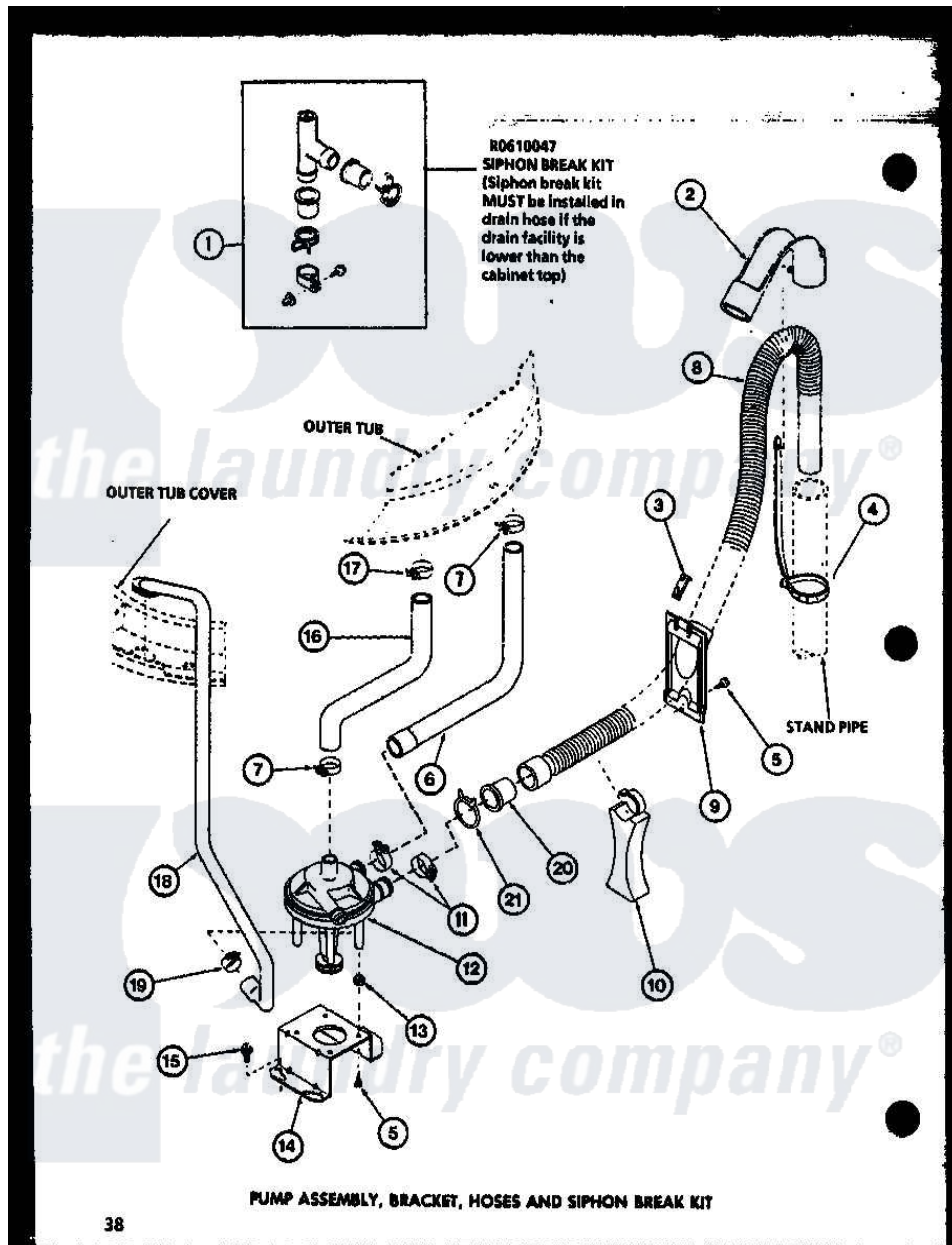

Amana LW2302 (BOM: P7762124W W) 09 - PUMP ASSY

Amana Residential Amana LW2302 (BOM: P7762124W W) Washer Parts Parts Diagram 09 - PUMP ASSY
 Click on the part number to view part

Item	Original Part Number	Replaced By	Status	Part Description
1	R0610047	76660		Break-Sphn
2	R0603546	22003814		Retainer, Drain Hose
3	R0601545		Not Available	CLIP, HOSE RETAINER
4	R0603548	8539404		Tie-Wire
5	R0600029	27001200		Screw
6	R0606514		Not Available	HOSE
7	R0601515	285655		Clamp, Hose
8	R0606547	39952		Hose- Drai
9	R0603544		Not Available	HOSE RETAINER
10	R0603547		Not Available	HOSE SUPPORT
11	R0601516	285655		Clamp, Hose
12	R0610501	31968		Assembly, Pump NA
13	R0601014	31098		Screw, 10-10 5/8 Unslot
14	R0605524	27105		Bracket, Pump Mounting
15	R0600098	27001200		Screw
16	R0606513		Not Available	HOSE

17	R0601505	285655	Clamp, Hose
18	R0606512		RECIRCULATING HOSE
19	R0601517	285655	Clamp, Hose
20	R0603545		HOSE ADAPTER
21	R0601544		HOSE CLAMP