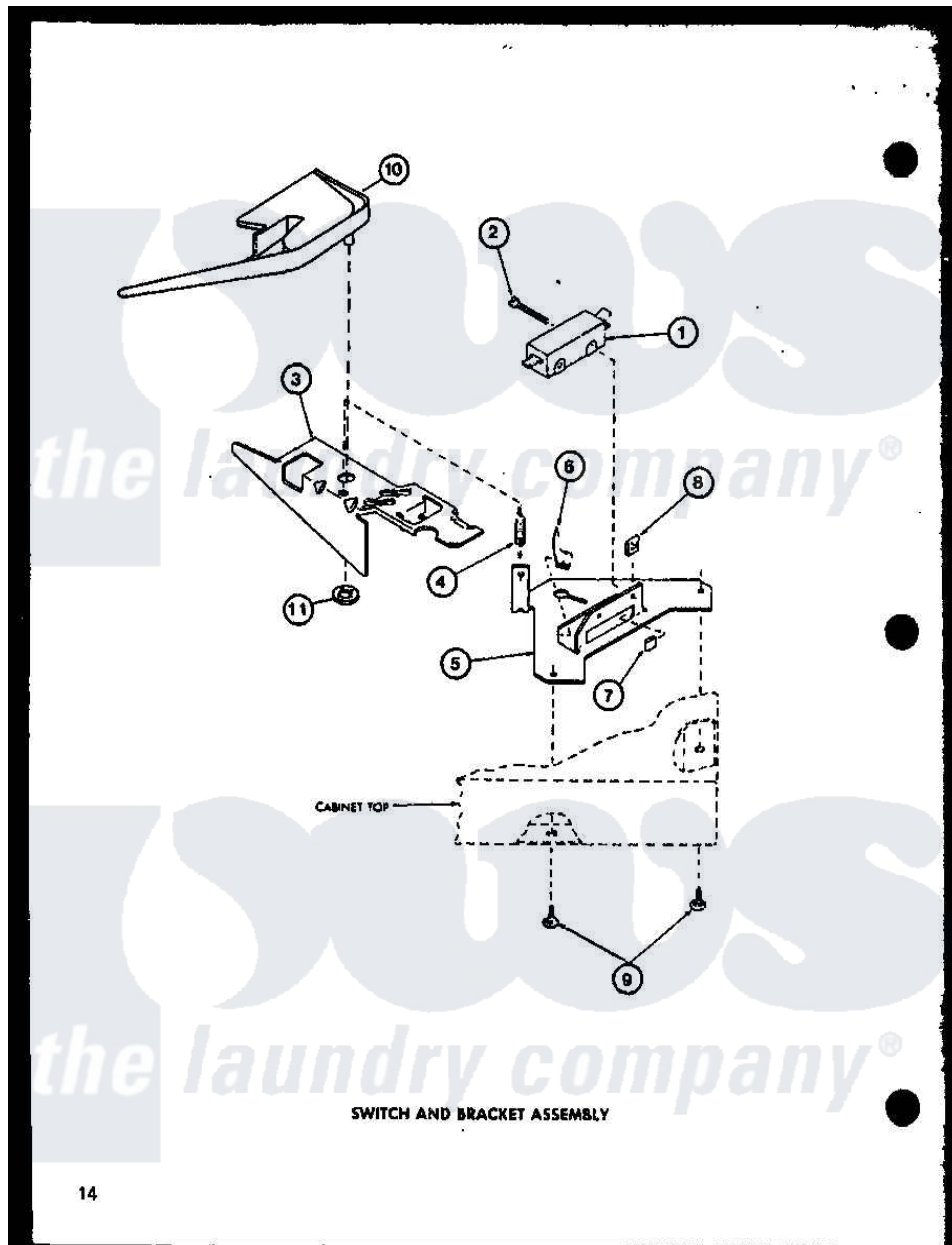

Amana LW2302 (BOM: P7762124W W) 10 - SWITCH AND BRACKET ASSY

Amana [Residential Amana LW2302 \(BOM: P7762124W W\) Washer Parts](#) Parts Diagram 10 - SWITCH AND BRACKET ASSY

[Click on the part number to view part](#)

Item	Original Part Number	Replaced By	Status	Part Description
1	R0602507	27612		Switch, Lid
2	R0600011		Not Available	SCREW
3	R0605504	27602		Lever, Out-Of-Bal Switch
4	R0605506		Not Available	SPRING
5	R0605505		Not Available	BRACKET
6	R0601503		Not Available	U-CLIP
7	R0601504	27610		Clip, U
8	R0601006		Not Available	NUT
9	R0600012	489464		Screw
10	R0605671		Not Available	SWITCH SHIELD
11	R0601032	29043		Nut, Push
NI	R0603601		Not Available	ENCLOSURE, LID SWITCH