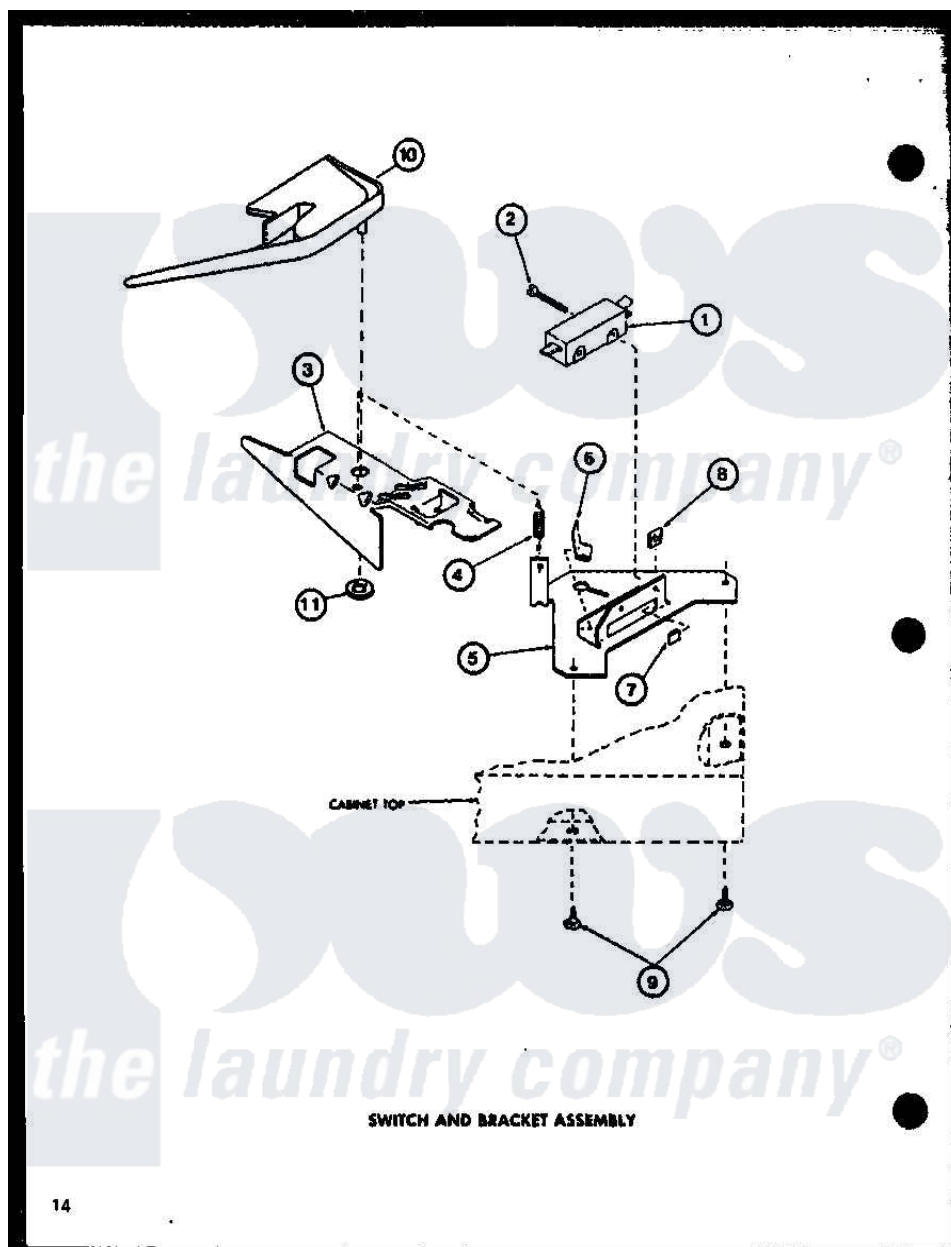

Amana LW2303 (BOM: P1110515W W) 10 - SWITCH AND BRACKET ASSY

Amana [Residential Amana LW2303 \(BOM: P1110515W W\) Washer Parts](#) Parts Diagram 10 - SWITCH AND BRACKET ASSY

[Click on the part number to view part](#)

Item	Original Part Number	Replaced By	Status	Part Description
1	R0602507	27612		Switch, Lid
2	R0600011		Not Available	SCREW
3	R0605504	27602		Lever, Out-Of-Bal Switch
4	R0605506		Not Available	SPRING
5	R0605505		Not Available	BRACKET
6	R0601503		Not Available	U-CLIP
7	R0601504	27610		Clip, U
8	R0601006		Not Available	NUT
9	R0600012	489464		Screw
10	R0605671		Not Available	SWITCH SHIELD
11	R0601032	29043		Nut, Push
NI	R0603601		Not Available	ENCLOSURE, LID SWITCH