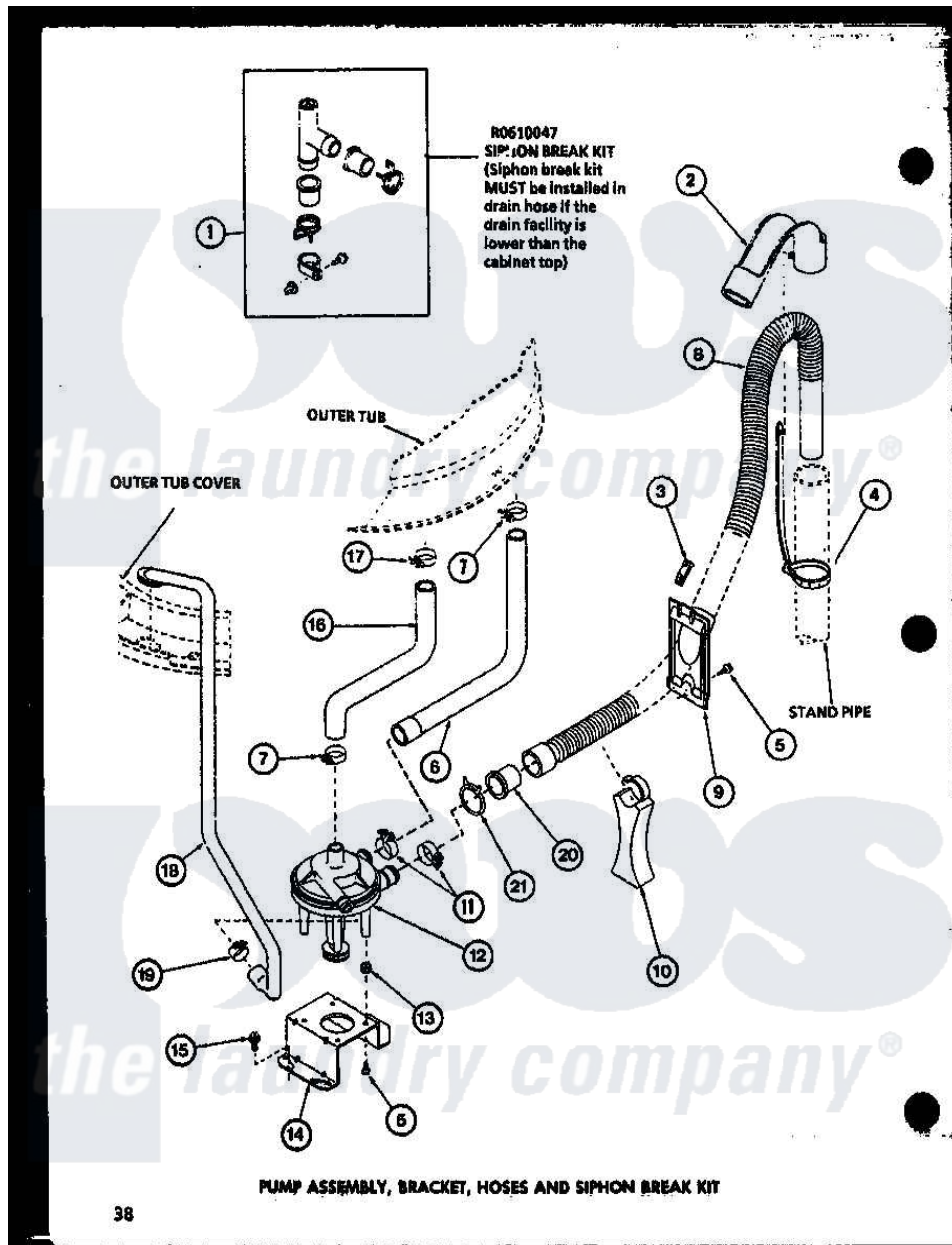

Amana LW2303 (BOM: P7762119W W) 09 - PUMP ASSY

38

PUMP ASSEMBLY, BRACKET, HOSES AND SIPHON BREAK KIT

Amana Residential Amana LW2303 (BOM: P7762119W W) Washer Parts Parts Diagram 09 - PUMP ASSY
 Click on the part number to view part

Item	Original Part Number	Replaced By	Status	Part Description
1	R0610047	76660		Break-Sphn
2	R0603546	22003814		Retainer, Drain Hose
3	R0601545		Not Available	CLIP, HOSE RETAINER
4	R0603548	8539404		Tie-Wire
5	R0600029	27001200		Screw
6	R0606514		Not Available	HOSE
7	R0601515	285655		Clamp, Hose
8	R0606547	39952		Hose- Drain
9	R0603544		Not Available	HOSE RETAINER
10	R0603547		Not Available	HOSE SUPPORT
11	R0601516	285655		Clamp, Hose
12	R0610501	31968		Assembly, Pump NA
13	R0601014	31098		Screw, 10-10 5/8 Unslot
14	R0605524	27105		Bracket, Pump Mounting
15	R0600098	27001200		Screw
16	R0606513		Not Available	HOSE

17	R0601505	285655	Clamp, Hose
18	R0606512		RECIRCULATING HOSE
19	R0601517	285655	Clamp, Hose
20	R0603545		HOSE ADAPTER
21	R0601544		HOSE CLAMP