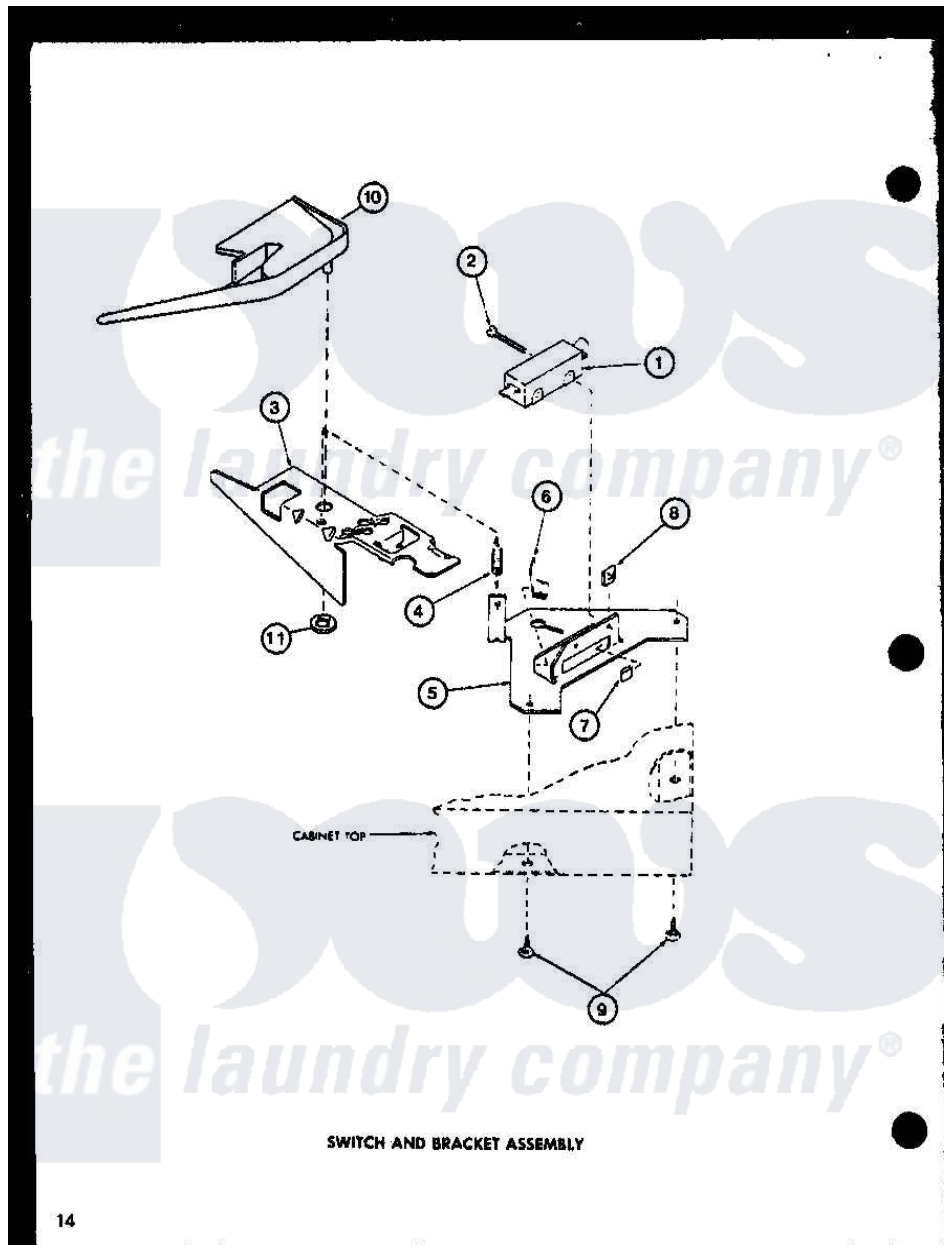

Amana LW2303 (BOM: P7762119W W) 10 - SWITCH ANDBRACKET ASSY

14

Amana [Residential Amana LW2303 \(BOM: P7762119W W\) Washer Parts](#) Parts Diagram 10 - SWITCH ANDBRACKET ASSY

[Click on the part number to view part](#)

Item	Original Part Number	Replaced By	Status	Part Description
1	R0602507	<a href="#">27612</a>		Switch, Lid
2	R0600011		Not Available	SCREW
3	R0605504	<a href="#">27602</a>		Lever, Out-Of-Bal Switch
4	R0605506		Not Available	SPRING
5	R0605505		Not Available	BRACKET
6	R0601503		Not Available	U-CLIP
7	R0601504	<a href="#">27610</a>		Clip, U
8	R0601006		Not Available	NUT
9	R0600012	<a href="#">489464</a>		Screw
10	R0605671		Not Available	SWITCH SHIELD
11	R0601032	<a href="#">29043</a>		Nut, Push