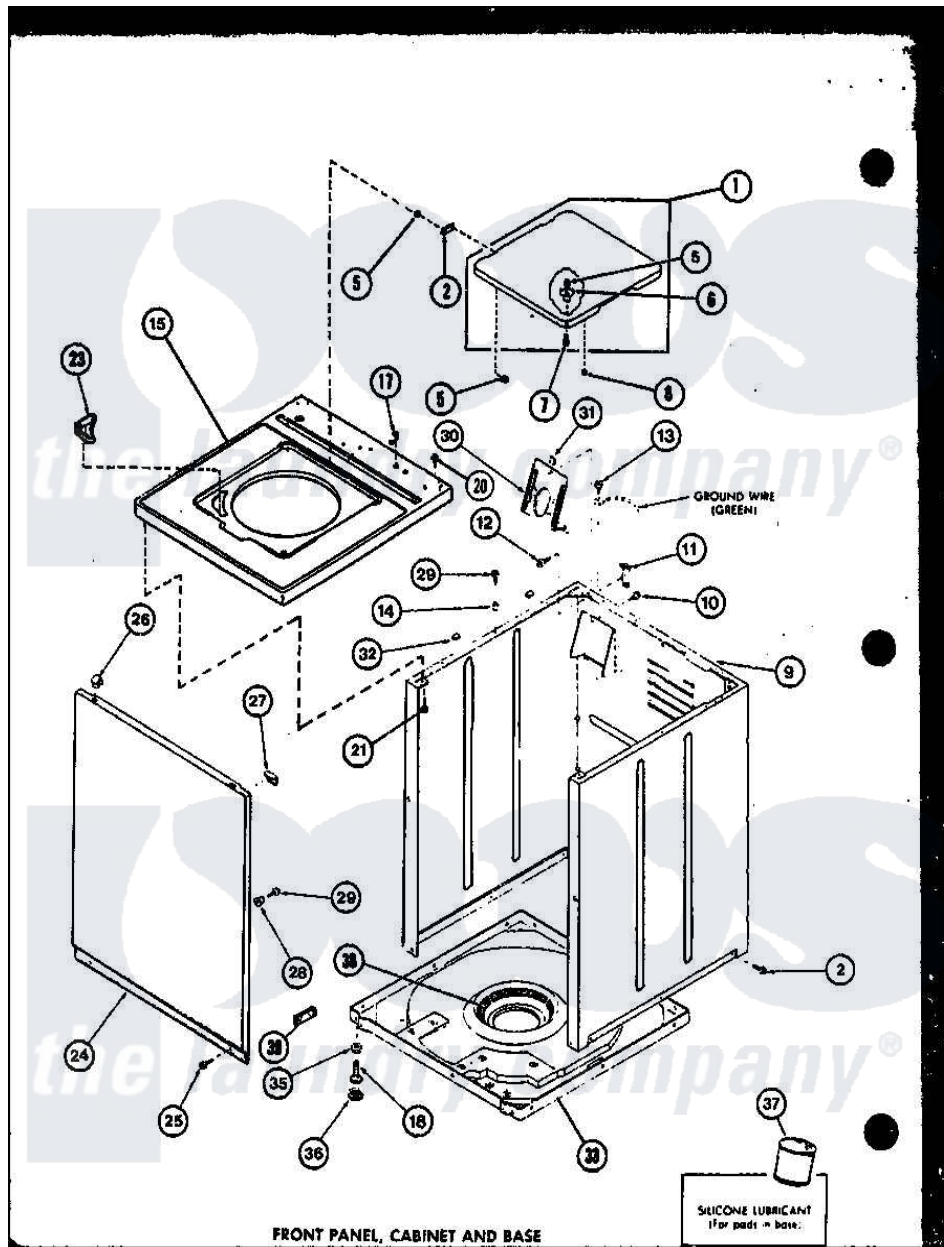

Amana LW2303 (BOM: P7762125W W) 01 - FRONT PANEL

FRONT PANEL, CABINET AND BASE

Amana Residential Amana LW2303 (BOM: P7762125W W) Washer Parts Parts Diagram 01 - FRONT PANEL

Click on the part number to view part

Item	Original Part Number	Replaced By	Status	Part Description
1	R0603146		Not Available	LID "L"
"	R0603208		Not Available	LID
"	R0603147		Not Available	LID "W"
2	R0605695		Not Available	HINGE
5	R0603579	27625		Bushing
6	R0603504			Actuator, Door Switch
7	R0600008	26769		Assembly, Screw And Washer
8	R0606501	40038001		Bumper
9	R0603209		Not Available	CABINET, GOLD
"	R0603115	38612WP		Kit-Service
"	R0603090	38612LP		Kit Service Cabinet
10	R0600009		Not Available	SCREW
11	R0605528	Y27103		Hinge, Hold-Down Lug
12	R0600032	3390631		Screw, 10-16 X 3/8
13	R0600033	489464		Screw
14	R0603524	505187		Locator, Panel

15	R0603559	Not Available	TOP, W/BLEACH DESP
"	R0603142	32808LP	Assembly Top And Carton
"	R0603143	32808WP	Assembly Top And Carton
17	R0601502	211881	Grommet, Cord Part Not Used- Gas Models Only
18	R0600030	22003428	Leg, Adjustable
20	R0600040	Not Available	SCREW
21	R0600096	Not Available	SCREW
23	R0603603	Not Available	DISPENSER, BLEACH
24	R0603210	Not Available	PANEL, FRONT GOLD
"	R0603116	32708WP	Panel Front
"	R0603052	32708LP	Panel, Front
25	R0600029	27001200	Screw
26	R0601520	22001650	Fastener, Spring
27	R0603526	Not Available	PROTECTOR
28	R0603525	Not Available	LOCATER LUG
29	R0600031	Y014874	Screw, Idler Arm And Sleeve
30	R0605527	39407	Bracket, Valve
31	R0601007	54038	NUt, Speed U-Type
32	R0606519	Y56128	Pad, Bumper
33	R0603107	31653P	Assembly, Base-Complete- G90
35	R0601016	40038101	Nut, Leg
36	R0606518	40016001	Foot, Rubber
37	R0608002	26594P	Grease, Silicone - 2 Oz Tube
38	R0610052	Not Available	SNUBBER PAD
39	R0608012	511637P	Adh Dow 737 Clr 3 Oz Tube
NI	R0603599	Not Available	ENCLOSURE, WIRE HARNES