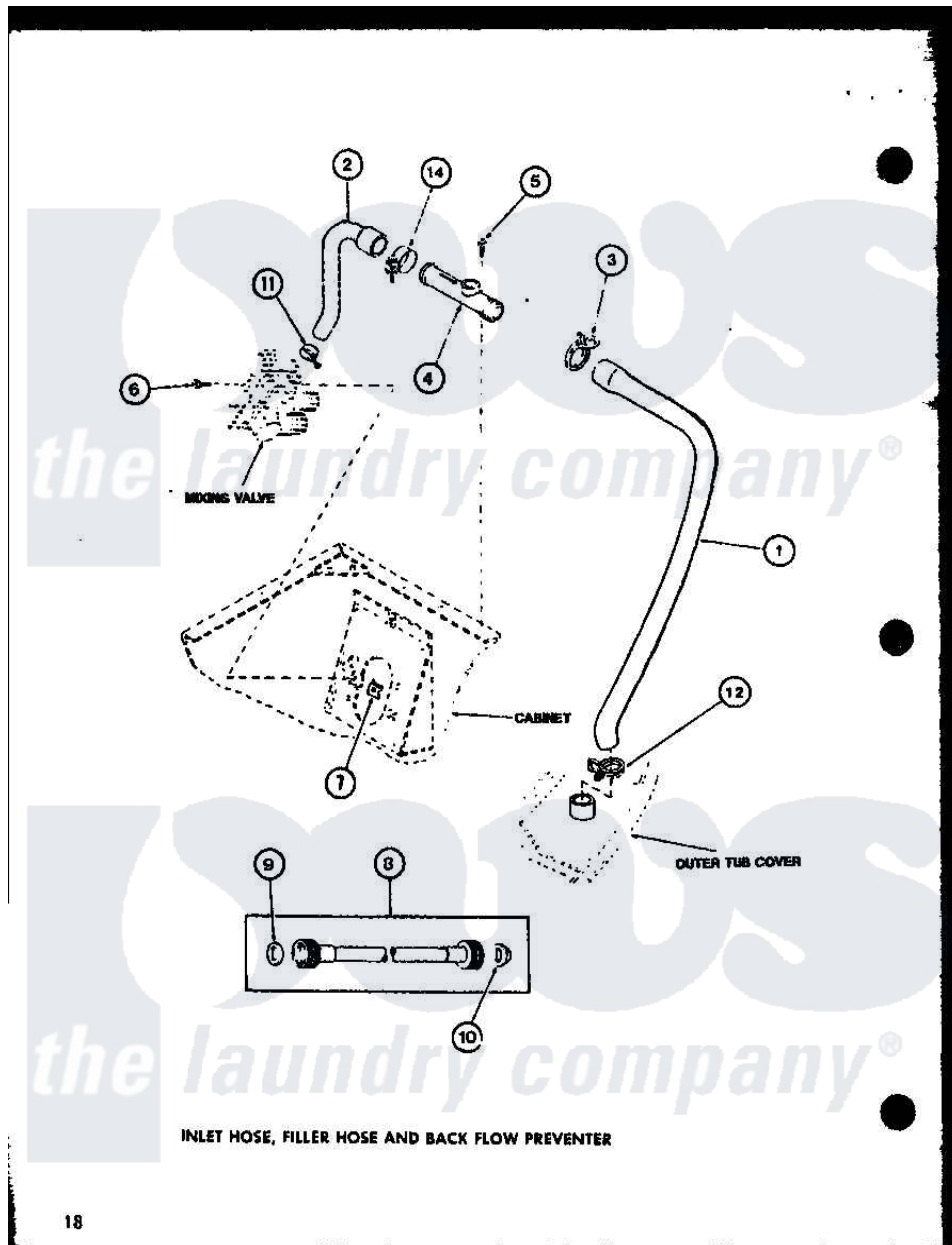

Amana LW2303 (BOM: P7762125W W) 02 - INLET HOSE

Amana Residential Amana LW2303 (BOM: P7762125W W) Washer Parts Parts Diagram 02 - INLET HOSE
 Click on the part number to view part

Item	Original Part Number	Replaced By	Status	Part Description
1	R0606548	31140		Hose, Water Inlet
2	R0606503	27183		Hose, Mixing Valve
3	R0601541	285655		Clamp, Hose
4	R0605507	34280		Assembly, Backflow Prevento
5	R0600004	W10116760		Screw
6	R0600009		Not Available	SCREW
7	R0601007	54038		NUt, Speed U-Type
8	R0606504	202860		Inlet Hose Assembly
9	R0600505	Y013783		Washer, Inlet Hose
10	R0600504	22002960		Strainer, Washer Inlet
11	R0601505	285655		Clamp, Hose
12	R0601542	29210		Hose Clamp
14	R0601505	285655		Clamp, Hose