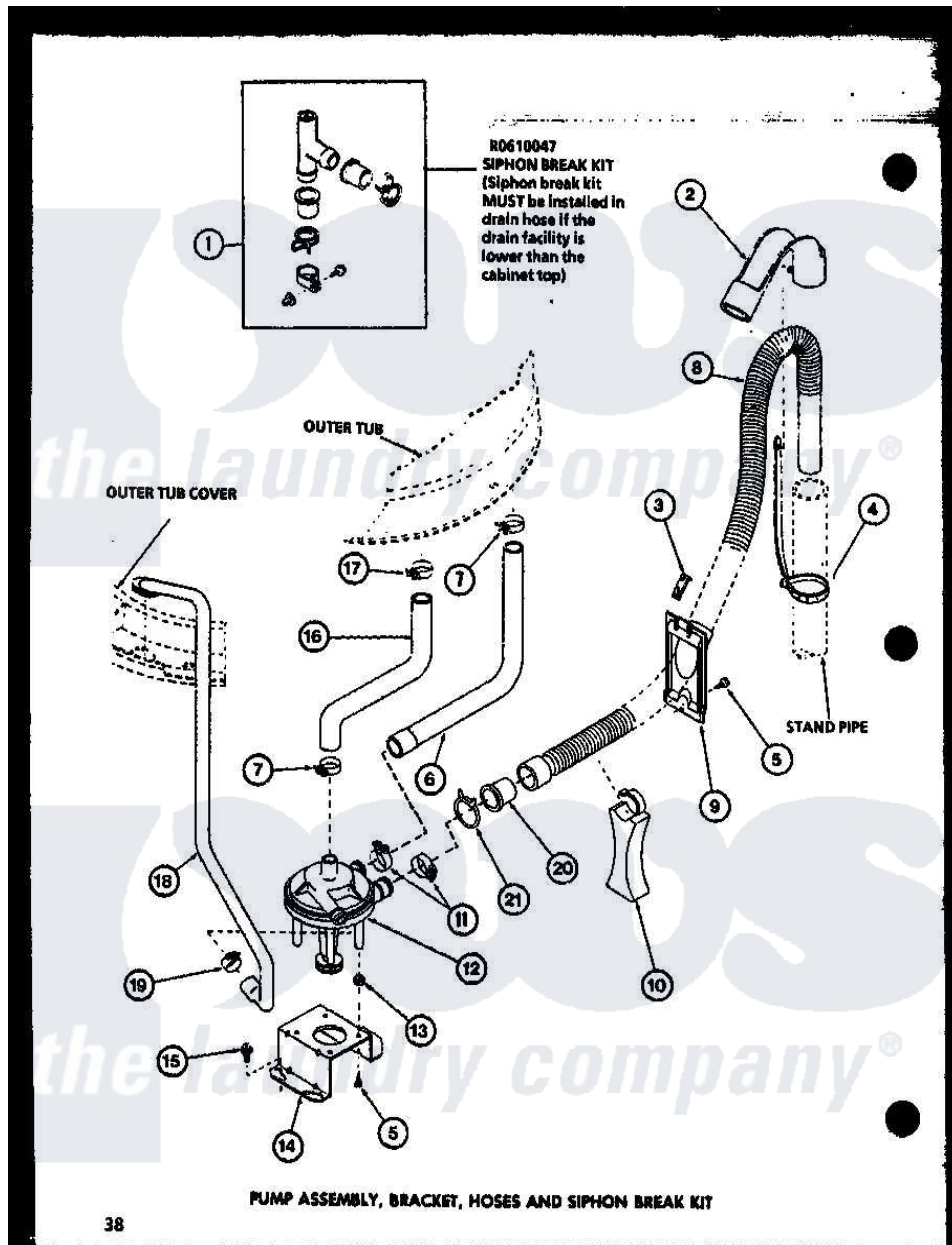

Amana LW2303 (BOM: P7762125W W) 09 - PUMP ASSY

Amana Residential Amana LW2303 (BOM: P7762125W W) Washer Parts Parts Diagram 09 - PUMP ASSY
 Click on the part number to view part

| Item | Original Part Number | Replaced By | Status | Part Description |
|------|----------------------|--------------------------|---------------|-------------------------|
| 1 | R0610047 | 76660 | | Break-Sphn |
| 2 | R0603546 | 22003814 | | Retainer, Drain Hose |
| 3 | R0601545 | | Not Available | CLIP, HOSE RETAINER |
| 4 | R0603548 | 8539404 | | Tie-Wire |
| 5 | R0600029 | 27001200 | | Screw |
| 6 | R0606514 | | Not Available | HOSE |
| 7 | R0601515 | 285655 | | Clamp, Hose |
| 8 | R0606547 | 39952 | | Hose- Drain |
| 9 | R0603544 | | Not Available | HOSE RETAINER |
| 10 | R0603547 | | Not Available | HOSE SUPPORT |
| 11 | R0601516 | 285655 | | Clamp, Hose |
| 12 | R0610501 | 31968 | | Assembly, Pump NA |
| 13 | R0601014 | 31098 | | Screw, 10-10 5/8 Unslot |
| 14 | R0605524 | 27105 | | Bracket, Pump Mounting |
| 15 | R0600098 | 27001200 | | Screw |
| 16 | R0606513 | | Not Available | HOSE |

| | | | |
|----|----------|------------------------|--------------------|
| 17 | R0601505 | 285655 | Clamp, Hose |
| 18 | R0606512 | | RECIRCULATING HOSE |
| 19 | R0601517 | 285655 | Clamp, Hose |
| 20 | R0603545 | | HOSE ADAPTER |
| 21 | R0601544 | | HOSE CLAMP |